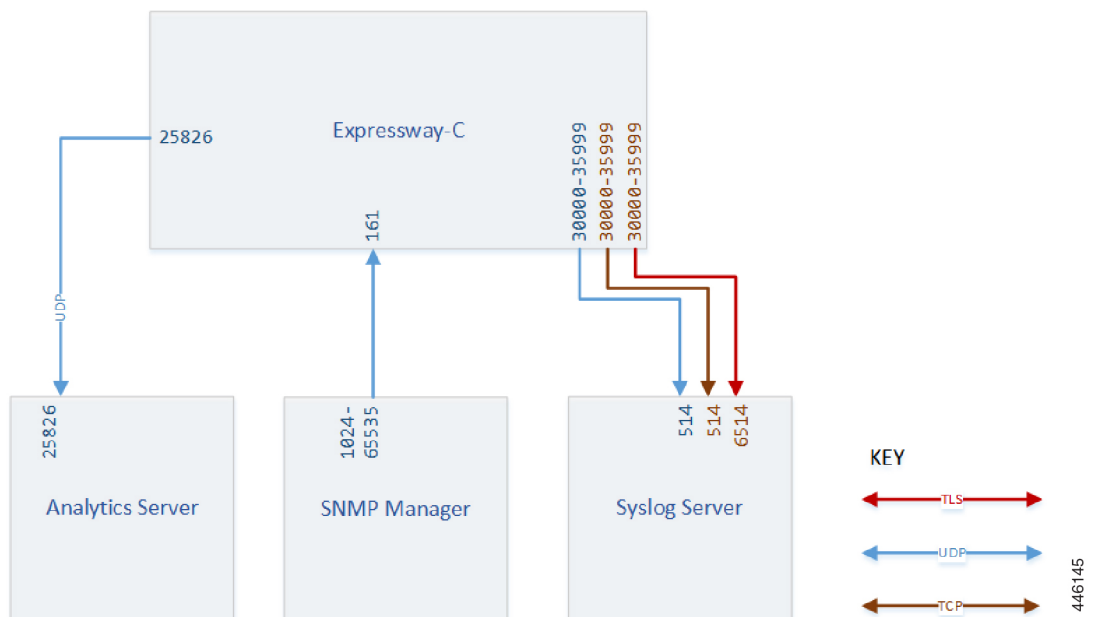

# Serviceability

- Serviceability - Expressway-C, on page 1
- Serviceability - Traversal Pair, on page 2
- Serviceability Ports - Traversal Pair, on page 2

## Serviceability - Expressway-C

## Serviceability - Traversal Pair

## Serviceability Ports - Traversal Pair

Table 1: Serviceability Ports for Expressway-E and Expressway-C

Purpose	Src. IP	Src. ports	Protocol	Dest. IP	Dst. Ports
Network management (SNMP)	SNMP Manager	1024-65535	UDP	Expressway-C	161
System metrics	Expressway	25826	UDP	Analytics server(s)	25826