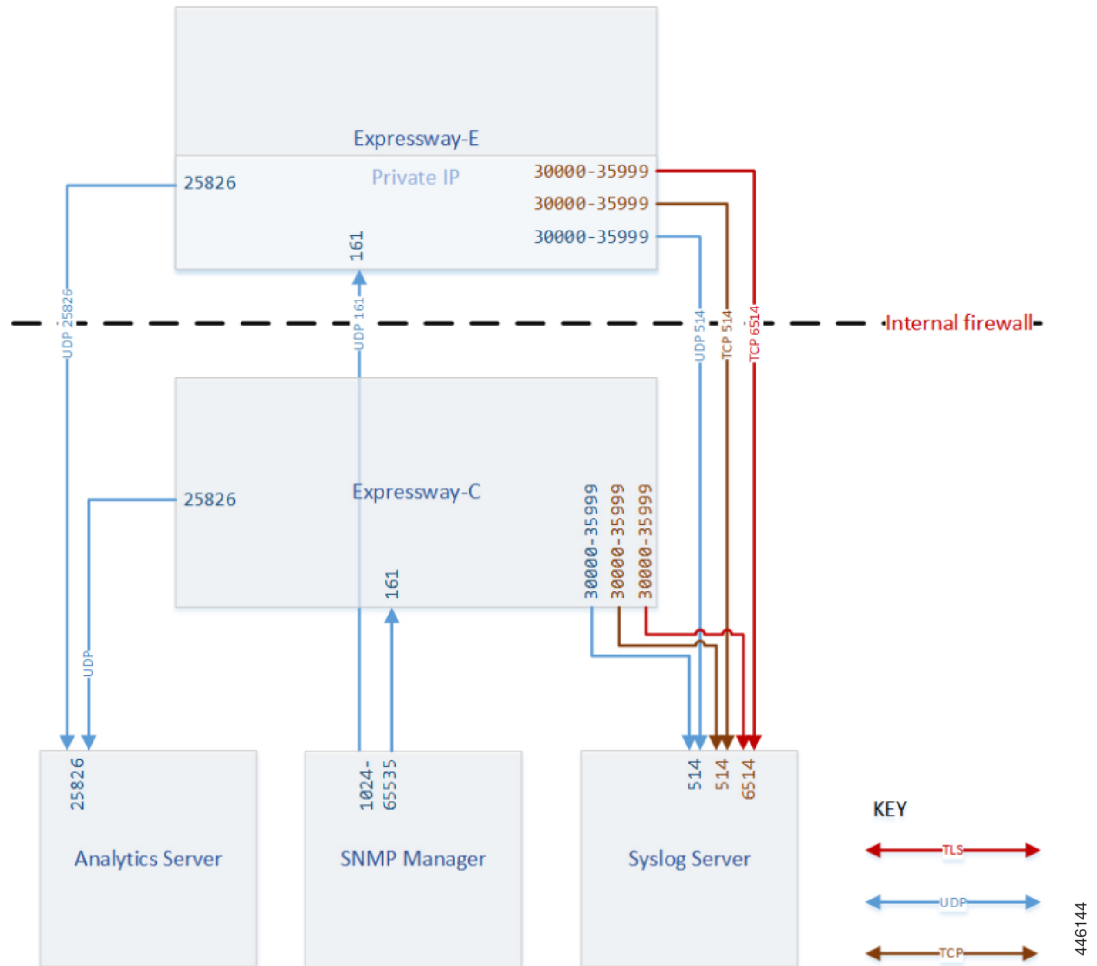

# Serviceability

- Serviceability - Expressway-C, on page 1
- Serviceability - Traversal Pair, on page 2
- Serviceability Ports - Traversal Pair, on page 2

## Serviceability - Expressway-C

## Serviceability - Traversal Pair

## Serviceability Ports - Traversal Pair

Table 1: Serviceability Ports for Expressway-E and Expressway-C

Purpose	Src. IP	Src. ports	Protocol	Dest. IP	Dst. Ports
Network management (SNMP)	SNMP Manager	1024-65535	UDP	Expressway-C	161
System metrics	Expressway	25826	UDP	Analytics server(s)	25826