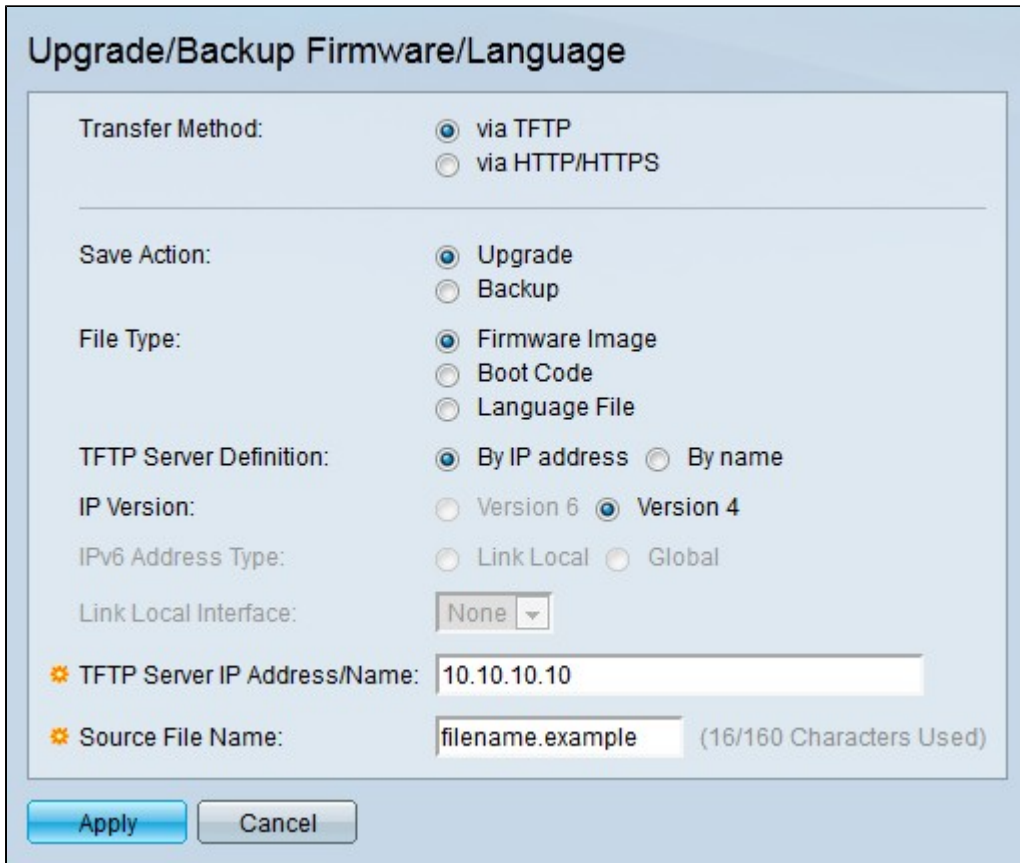

ç ıç ¯ ä' Ć æ ¥ ıç 1/4 š ä † ä † » Transfer Method (ä 1/4 è 3/4 ' æ - 1 æ 3 °) ä — æ @ ä ç š, via

TFTP Address

Save Action

File Type

- Address
- Port
- File Type

By IP Address

- By IP Address
- IP Address
- Port