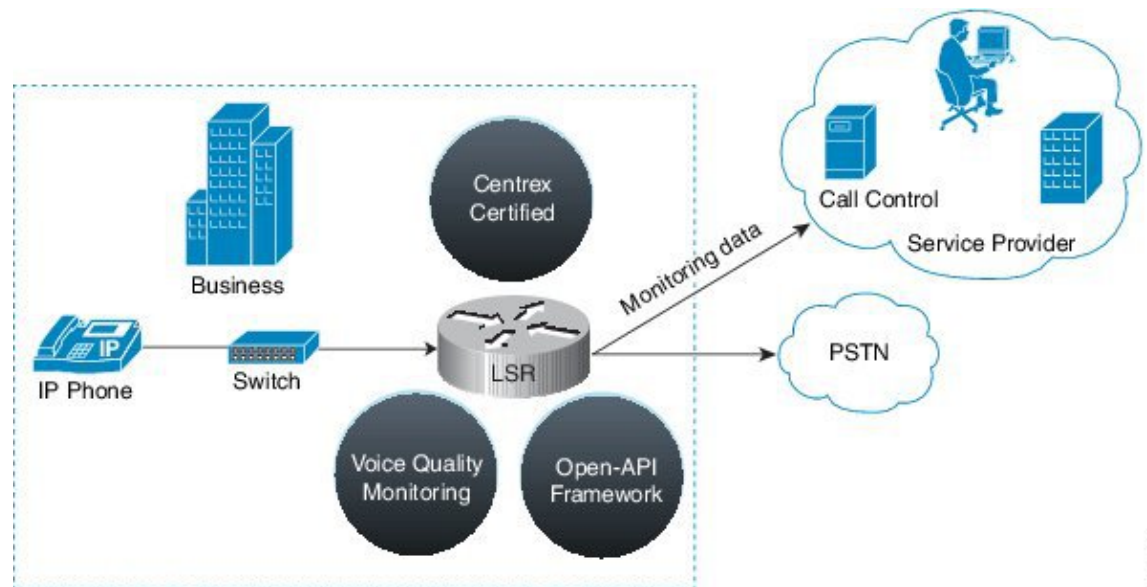

# Hosted and Cloud Services Delivery with CUBE

Cisco Unified Border Element (CUBE) delivers hosted and cloud based communication services at customer sites by managing registration traffic and ensuring uninterrupted service, when the remote call control platform becomes unreachable.

*Figure 1: Cisco UBE in Hosted and Cloud Services*

384137