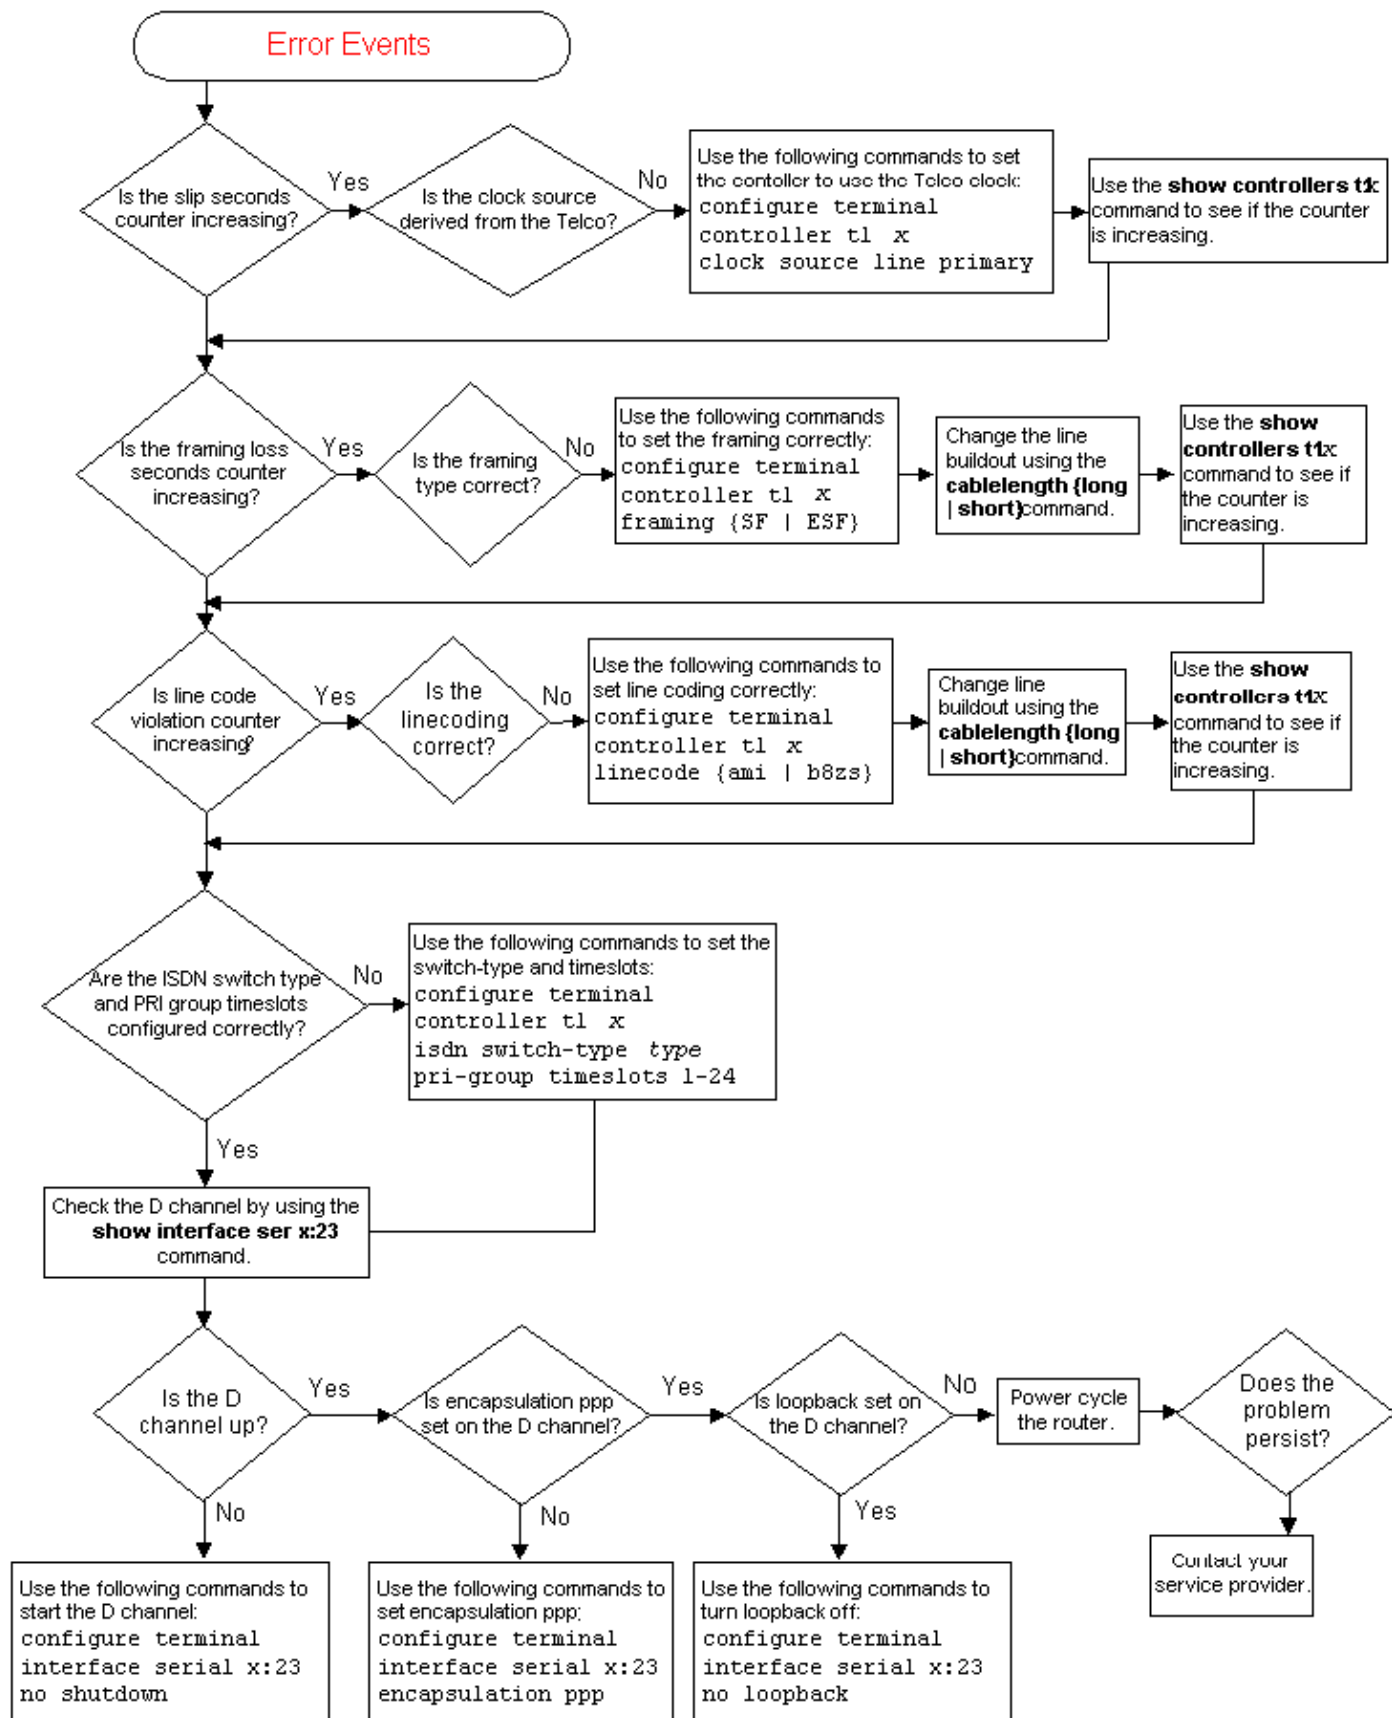

T1 Error Event Troubleshooting Flowchart

Document ID: 14174

Contents

Introduction

Before You Begin

- Conventions

- Prerequisites

- Components Used

Troubleshooting Flowchart

Related Information

Introduction

This document provides a flowchart for T1 error event troubleshooting purposes.

Before You Begin

Conventions

For more information on document conventions, see the Cisco Technical Tips Conventions.

Prerequisites

There are no specific prerequisites for this document.

Components Used

This document is not restricted to specific software and hardware versions.

Troubleshooting Flowchart

To see more information, click the command boxes.

Related Information

- T1 Troubleshooting
- T1 Layer 1 Troubleshooting

- **T1 Alarm Troubleshooting**
 - **T1 PRI Troubleshooting**
 - **Hard Plug Loopback Test**
 - **Technical Support – Cisco Systems**
-