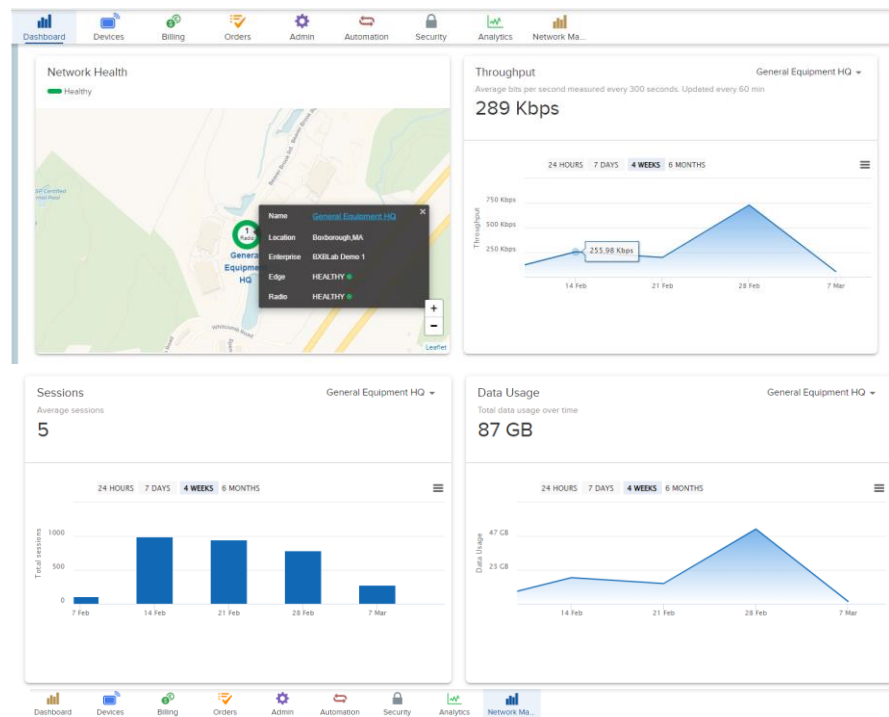

SIM Inventory

Monitor SIM inventory for your deployments

Enterprise	Total SIMs	SIMs In Inventory	% Inventory
OnTime Logistics	4	0	0.00%
General Equipment HQ	18	6	33.00%

Network Health

Monitor the health for your network.

Network	Enterprise	Edge Status	Radio Status
General Equipment HQ	BXBLab Demo 1	Healthy	Healthy
OnTime Logistics	BXBLab Demo 2	Healthy	

General Equipment HQ

Network Details

Network Name: General Equipment HQ Location: Boxborough, MA, US, 01719

Network Health

- Edge Status: Healthy
- Radio Status: Healthy

Bandwidth Utilization

48Kbps Utilized / 10Gbps Total <1%

Devices

5K Total / 4 In session / 5K Not in session <1%

シスコ ShowNet 5G 取り組み

シスコ 取り組み概要