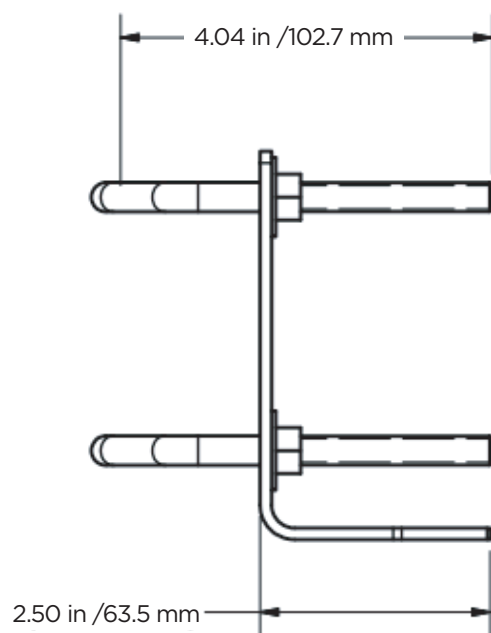

## L-Mount bracket for Fluidmesh antennas

The Fluidmesh FM-BRKT-L-MOUNT is a mounting bracket suitable for parallel or perpendicular pipe or mast installation. The bracket can be quickly and easily assembled and is compatible with several models of antennas, in particular with the FM-OMNI-5 series. Screws and bolts are included.