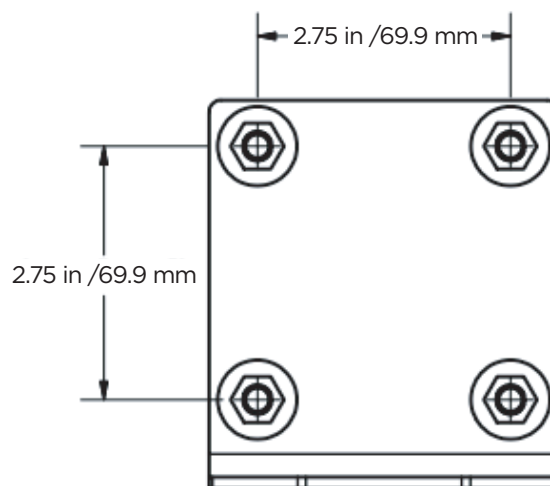

FRONT
SCALE 1:2