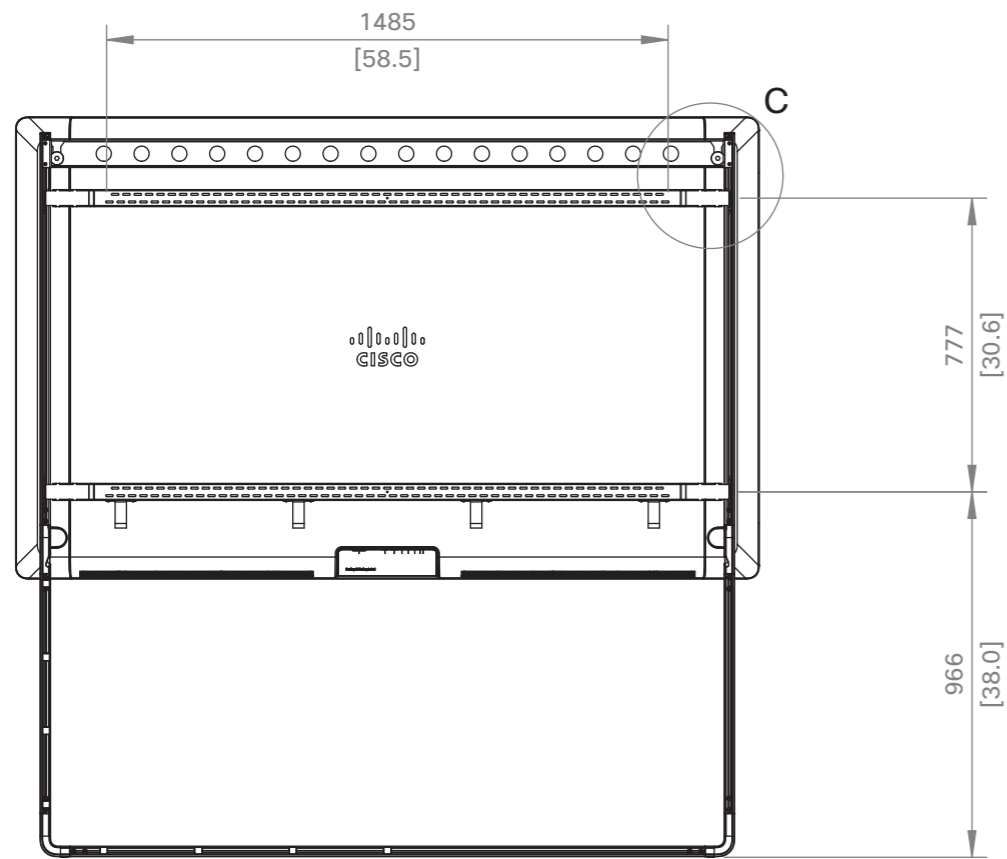

Wall stand as a spare part: 23 kg [51 lb]

Cisco Webex Board 85S
 Packaging

European projection

Unit: mm [in.]

Sheet size: A3

Scale:

Webex Board main unit, weight: 100 kg (220 lb)

Cisco Webex Board 85S
Main unit

European projection

Unit: mm [in.]
Sheet size: A3
Scale: 1:20

Webex Board main unit and transport frame, weight: 115 kg (254 lb)

Cisco Webex Board 85S
Main unit in transport frame

European projection

Unit:	mm [in.]
Sheet size:	A3
Scale:	1:20

Webex Board on floor stand, weight: 135 kg (298 lb)

Cisco Webex Board 85S
with Floor Stand

European projection

Unit: mm [in.]
Sheet size: A3
Scale: 1:20

DETAIL C
SCALE 1 : 4

Webex Board on wall stand, weight: 115 kg (254 lb)

Cisco Webex Board 85S
with Wall Stand

European projection

Unit: mm [in.]
Sheet size: A3
Scale: 1:20

DETAIL D
SCALE 1 : 4

Webex Board with wall mount, weight: 109 kg (240 lb)

Cisco Webex Board 85S
with Wall Mount