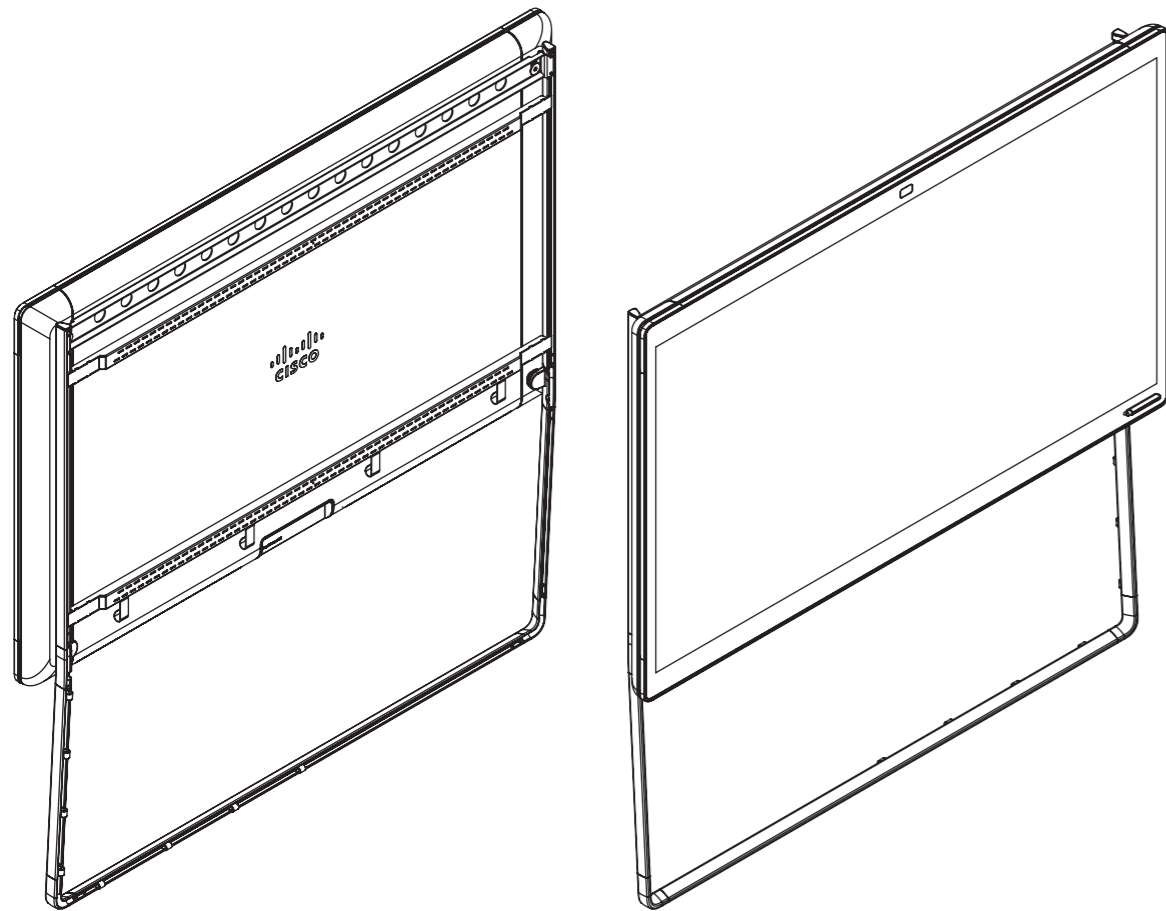

Wall stand as a spare part: 23 kg [51 lb]

Cisco Webex Board 85S
 Packaging

European projection

Unit: mm [in.]

Sheet size: A3

Scale:

Webex Board main unit, weight: 100 kg (220 lb)

Cisco Webex Board 85S
Main unit

European projection

Unit: mm [in.]
Sheet size: A3
Scale: 1:20

Webex Board main unit and transport frame, weight: 115 kg (254 lb)

Cisco Webex Board 85S
Main unit in transport frame

European projection

Unit:	mm [in.]
Sheet size:	A3
Scale:	1:20

Webex Board on floor stand, weight: 135 kg (298 lb)

Cisco Webex Board 85S
with Floor Stand

European projection

Unit: mm [in.]
Sheet size: A3
Scale: 1:20

DETAIL C
SCALE 1 : 4

Webex Board on wall stand, weight: 115 kg (254 lb)

Cisco Webex Board 85S
with Wall Stand

European projection

Unit: mm [in.]
Sheet size: A3
Scale: 1:20

DETAIL D
SCALE 1 : 4

Webex Board with wall mount, weight: 109 kg (240 lb)

Cisco Webex Board 85S
with Wall Mount