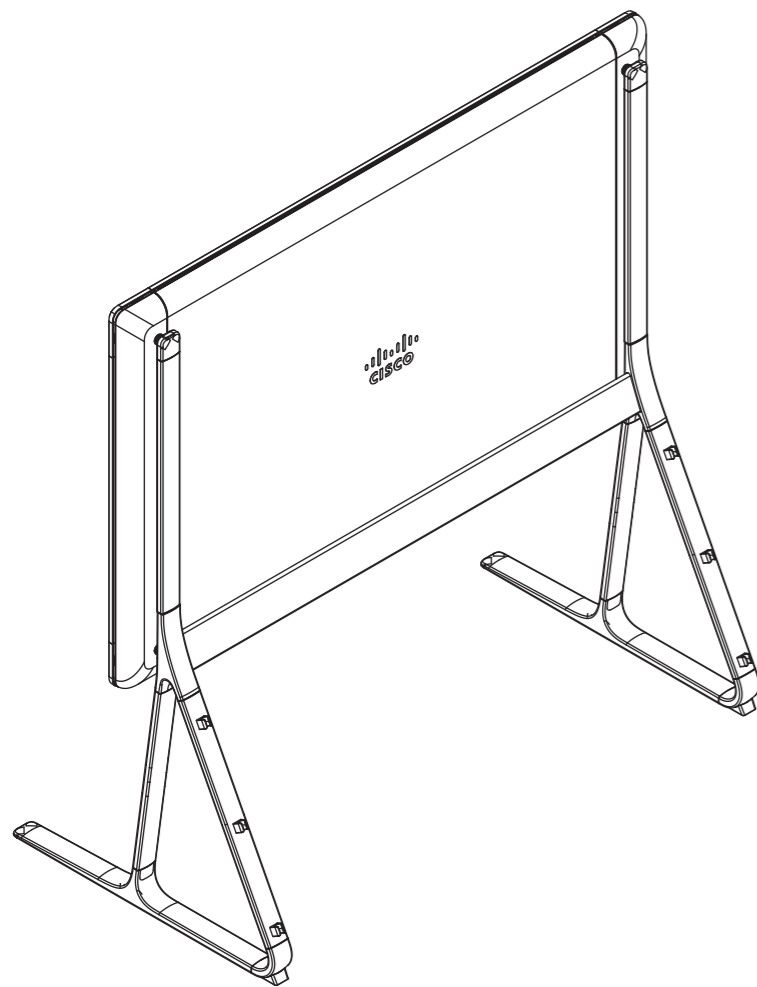

Wall stand as a spare part: 23 kg [51 lb]

Cisco Webex Board 85S
 Packaging

European projection

Unit: mm [in.]

Sheet size: A3

Scale:

Webex Board main unit, weight: 100 kg (220 lb)

Cisco Webex Board 85S
Main unit

European projection

Unit: mm [in.]
Sheet size: A3
Scale: 1:20

Webex Board main unit and transport frame, weight: 115 kg (254 lb)

Cisco Webex Board 85S
Main unit in transport frame

European projection

Unit:	mm [in.]
Sheet size:	A3
Scale:	1:20

Webex Board on floor stand, weight: 135 kg (298 lb)

Cisco Webex Board 85S
with Floor Stand

European projection

Unit: mm [in.]
Sheet size: A3
Scale: 1:20

DETAIL C
SCALE 1 : 4

Webex Board on wall stand, weight: 115 kg (254 lb)

Cisco Webex Board 85S
with Wall Stand

European projection

Unit: mm [in.]
Sheet size: A3
Scale: 1:20

DETAIL D
SCALE 1 : 4

Webex Board with wall mount, weight: 109 kg (240 lb)

Cisco Webex Board 85S
with Wall Mount