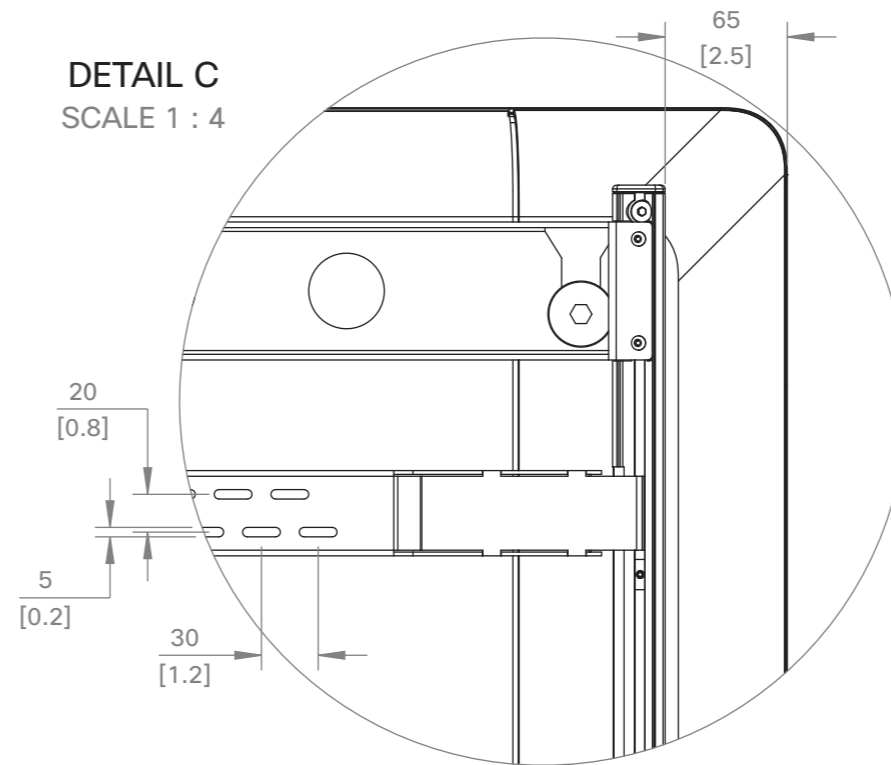

European projection

Unit: mm [in.]
Sheet size: A3
Scale: 1:20

Webex Board main unit and transport frame, weight: 115 kg (254 lb)

Cisco Webex Board 85S
Main unit in transport frame

European projection

Unit:	mm [in.]
Sheet size:	A3
Scale:	1:20

Webex Board on floor stand, weight: 135 kg (298 lb)

Cisco Webex Board 85S
with Floor Stand

European projection

Unit: mm [in.]
Sheet size: A3
Scale: 1:20

DETAIL C
SCALE 1 : 4

Webex Board on wall stand, weight: 115 kg (254 lb)

Cisco Webex Board 85S
with Wall Stand

European projection

Unit: mm [in.]
Sheet size: A3
Scale: 1:20

DETAIL D
SCALE 1 : 4

Webex Board with wall mount, weight: 109 kg (240 lb)

Cisco Webex Board 85S
with Wall Mount

European projection

Unit:	mm [in.]
Sheet size:	A3
Scale:	1:20