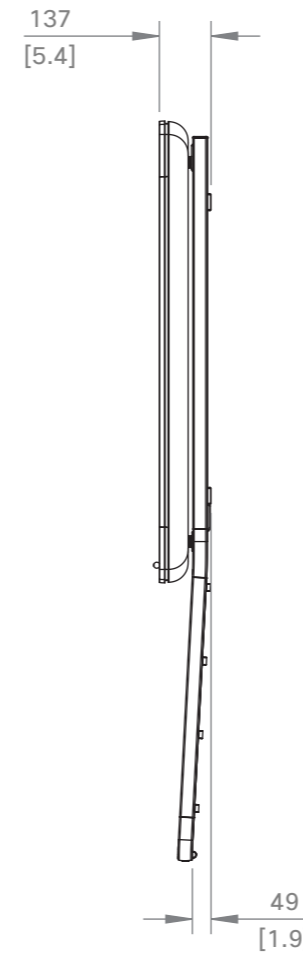

Wall stand as a spare part: 23 kg [51 lb]

Cisco Webex Board 85S
 Packaging

European projection

Unit: mm [in.]

Sheet size: A3

Scale:

Webex Board main unit, weight: 100 kg (220 lb)

Cisco Webex Board 85S
Main unit

European projection

Unit: mm [in.]
Sheet size: A3
Scale: 1:20

Webex Board main unit and transport frame, weight: 115 kg (254 lb)

Cisco Webex Board 85S
Main unit in transport frame

European projection

Unit:	mm [in.]
Sheet size:	A3
Scale:	1:20

Webex Board on floor stand, weight: 135 kg (298 lb)

Cisco Webex Board 85S
with Floor Stand

European projection

Unit: mm [in.]
Sheet size: A3
Scale: 1:20

DETAIL C
SCALE 1 : 4

Webex Board on wall stand, weight: 115 kg (254 lb)

European projection

Unit:	mm [in.]
Sheet size:	A3
Scale:	1:20