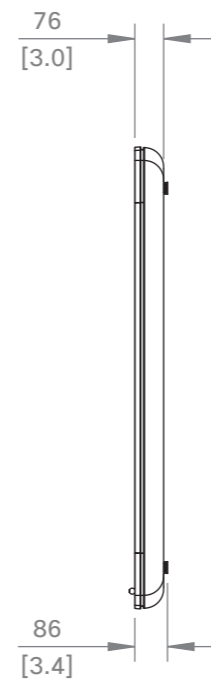

Wall stand as a spare part: 23 kg [51 lb]

Cisco Webex Board 85S
 Packaging

European projection

Unit: mm [in.]

Sheet size: A3

Scale:

Webex Board main unit, weight: 100 kg (220 lb)

Cisco Webex Board 85S
Main unit

European projection

Unit: mm [in.]
Sheet size: A3
Scale: 1:20

Webex Board main unit and transport frame, weight: 115 kg (254 lb)

Cisco Webex Board 85S
Main unit in transport frame

European projection

Unit:	mm [in.]
Sheet size:	A3
Scale:	1:20

Webex Board on floor stand, weight: 135 kg (298 lb)

Cisco Webex Board 85S
with Floor Stand

European projection

Unit: mm [in.]
Sheet size: A3
Scale: 1:20

DETAIL C
SCALE 1 : 4

Webex Board on wall stand, weight: 115 kg (254 lb)

European projection

Unit:	mm [in.]
Sheet size:	A3
Scale:	1:20