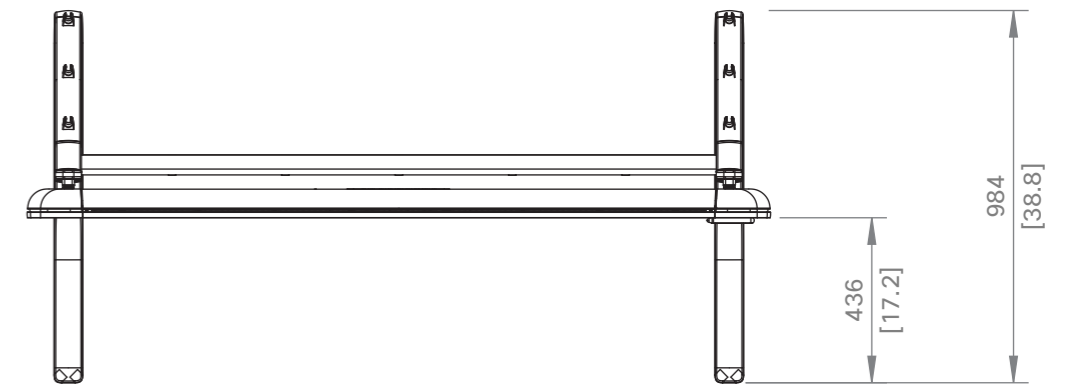

Wall stand as a spare part: 23 kg [51 lb]

Cisco Webex Board 85S
 Packaging

European projection

Unit: mm [in.]

Sheet size: A3

Scale:

Webex Board main unit, weight: 100 kg (220 lb)

Cisco Webex Board 85S
Main unit

European projection

Unit: mm [in.]
Sheet size: A3
Scale: 1:20

Webex Board main unit and transport frame, weight: 115 kg (254 lb)

Cisco Webex Board 85S
Main unit in transport frame

European projection

Unit:	mm [in.]
Sheet size:	A3
Scale:	1:20

Webex Board on floor stand, weight: 135 kg (298 lb)

Cisco Webex Board 85S
with Floor Stand

European projection

Unit: mm [in.]
Sheet size: A3
Scale: 1:20

DETAIL C
SCALE 1 : 4

Webex Board on wall stand, weight: 115 kg (254 lb)

Cisco Webex Board 85S
with Wall Stand

European projection

Unit: mm [in.]
Sheet size: A3
Scale: 1:20

DETAIL D
SCALE 1 : 4

Webex Board with wall mount, weight: 109 kg (240 lb)

Cisco Webex Board 85S
with Wall Mount