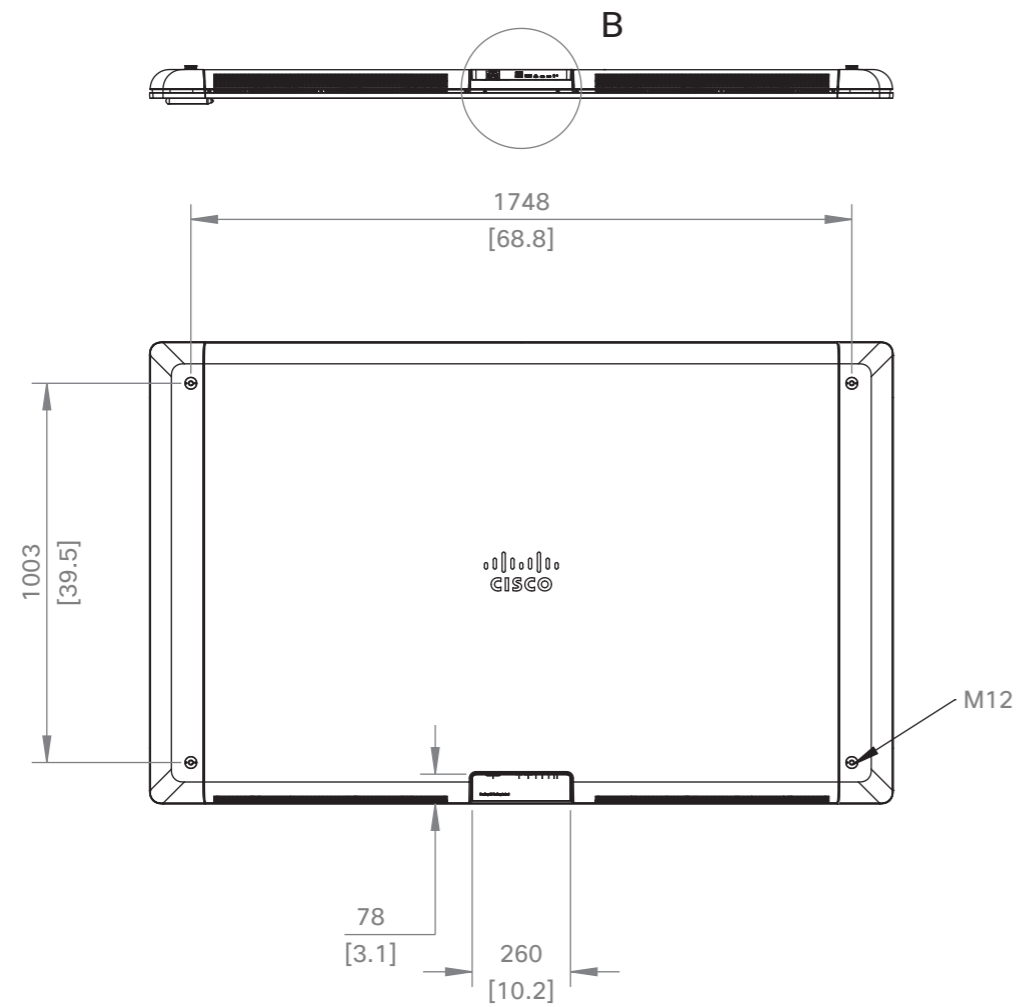

Wall stand as a spare part: 23 kg [51 lb]

Cisco Webex Board 85S
 Packaging

European projection

Unit: mm [in.]

Sheet size: A3

Scale:

Webex Board main unit, weight: 100 kg (220 lb)

Cisco Webex Board 85S
Main unit

European projection

Unit: mm [in.]
Sheet size: A3
Scale: 1:20

Webex Board main unit and transport frame, weight: 115 kg (254 lb)

Cisco Webex Board 85S
Main unit in transport frame

European projection

Unit:	mm [in.]
Sheet size:	A3
Scale:	1:20

Webex Board on floor stand, weight: 135 kg (298 lb)

Cisco Webex Board 85S
with Floor Stand

European projection

Unit: mm [in.]
Sheet size: A3
Scale: 1:20

DETAIL C
SCALE 1 : 4

Webex Board on wall stand, weight: 115 kg (254 lb)

Cisco Webex Board 85S
with Wall Stand

European projection

Unit: mm [in.]
Sheet size: A3
Scale: 1:20

DETAIL D
SCALE 1 : 4

Webex Board with wall mount, weight: 109 kg (240 lb)

Cisco Webex Board 85S
with Wall Mount