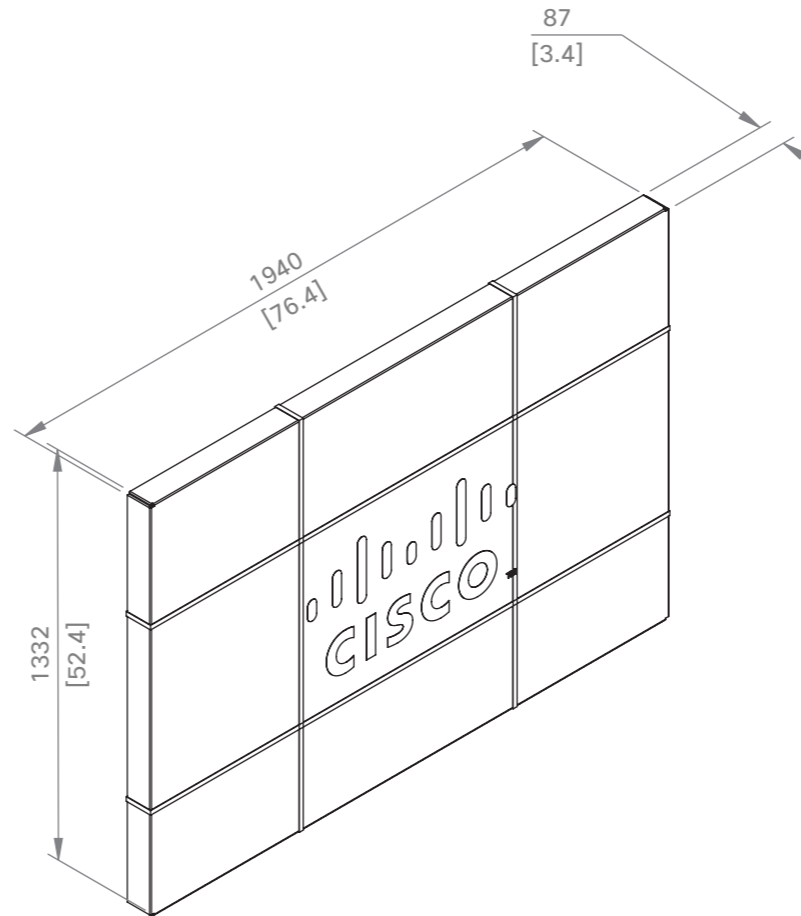

Packaging for main unit. All mounting options goes within.

Main unit: 188 kg [414 lb]
 With floor stand: 233 kg [514 lb]
 With wall stand: 213 kg [470 lb]
 With wall mount: 199 kg [439 lb]

Floor stand (within packaging for main unit): 44 kg [97 lb]
 Wall stand (within packaging for main unit): 25 kg [55 lb]

When shipped separately as a spare part, see below.

Wall mount: 9 kg [20 lb]

Same packaging both within main unit packaging and when shipped separately as a spare part.

Floor stand as a spare part: 41 kg [90 lb]

Wall stand as a spare part: 23 kg [51 lb]

Cisco Webex Board 85S
 Packaging

European projection

Unit: mm [in.]

Sheet size: A3

Scale:

Webex Board main unit, weight: 100 kg (220 lb)

Cisco Webex Board 85S
Main unit

European projection

Unit: mm [in.]
Sheet size: A3
Scale: 1:20

Webex Board main unit and transport frame, weight: 115 kg (254 lb)

Cisco Webex Board 85S
Main unit in transport frame

European projection

Unit:	mm [in.]
Sheet size:	A3
Scale:	1:20