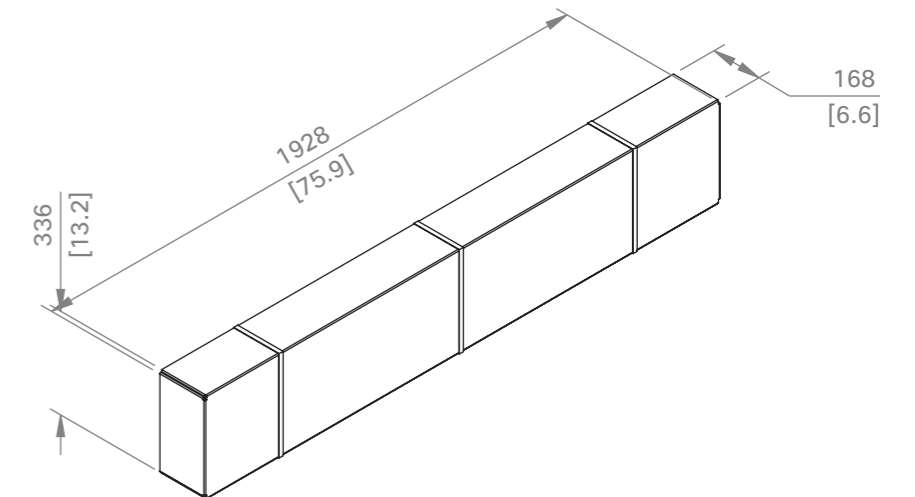

Wall stand as a spare part: 23 kg [51 lb]

Cisco Webex Board 85S
 Packaging

European projection

Unit: mm [in.]

Sheet size: A3

Scale:

Webex Board main unit, weight: 100 kg (220 lb)

Cisco Webex Board 85S
Main unit

European projection

Unit: mm [in.]
Sheet size: A3
Scale: 1:20

Webex Board main unit and transport frame, weight: 115 kg (254 lb)

Cisco Webex Board 85S
Main unit in transport frame

European projection

Unit:	mm [in.]
Sheet size:	A3
Scale:	1:20

Cisco Webex Board 85S
with Wall Stand

European projection

Unit: mm [in.]
Sheet size: A3
Scale: 1:20

DETAIL D
SCALE 1 : 4

Webex Board with wall mount, weight: 109 kg (240 lb)

Cisco Webex Board 85S
with Wall Mount

European projection

Unit:	mm [in.]
Sheet size:	A3
Scale:	1:20