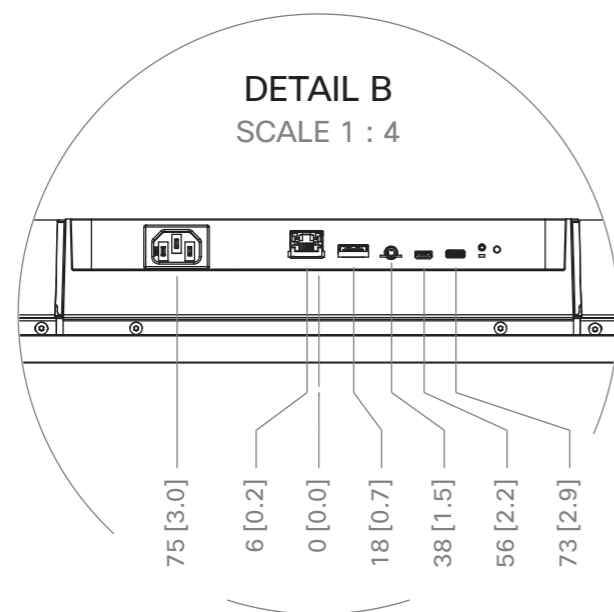

Wall stand as a spare part: 23 kg [51 lb]

Cisco Webex Board 85S
 Packaging

European projection

Unit: mm [in.]

Sheet size: A3

Scale:

Webex Board main unit, weight: 100 kg (220 lb)

Cisco Webex Board 85S
Main unit

European projection

Unit: mm [in.]
Sheet size: A3
Scale: 1:20

Webex Board main unit and transport frame, weight: 115 kg (254 lb)

Cisco Webex Board 85S
Main unit in transport frame

European projection

Unit:	mm [in.]
Sheet size:	A3
Scale:	1:20

Cisco Webex Board 85S
with Wall Stand

European projection

Unit: mm [in.]
Sheet size: A3
Scale: 1:20

DETAIL D
SCALE 1 : 4

Webex Board with wall mount, weight: 109 kg (240 lb)

Cisco Webex Board 85S
with Wall Mount

European projection

Unit:	mm [in.]
Sheet size:	A3
Scale:	1:20