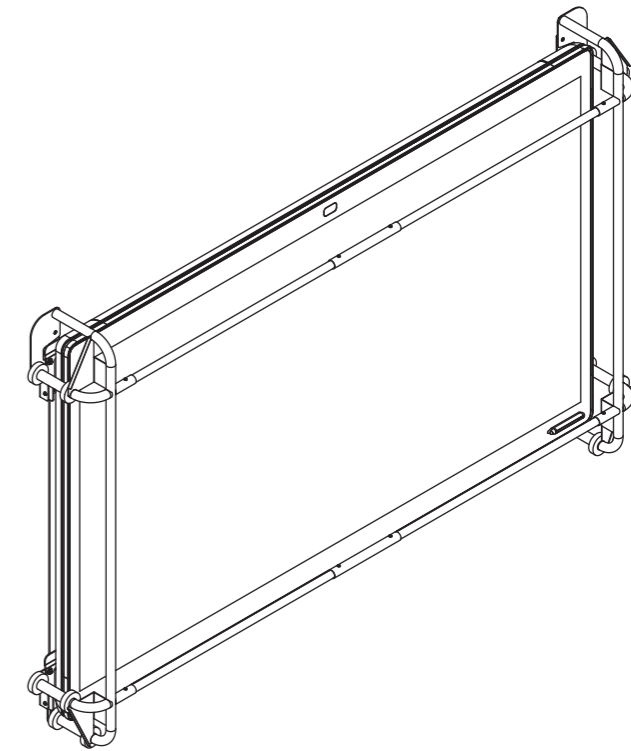

When shipped separately as a spare part, see below.

Wall mount: 9 kg [20 lb]

Same packaging both within main unit packaging and when shipped separately as a spare part.

Floor stand as a spare part: 41 kg [90 lb]

Wall stand as a spare part: 23 kg [51 lb]

Cisco Webex Board 85S
 Packaging

European projection

Unit: mm [in.]

Sheet size: A3

Scale:

Webex Board main unit, weight: 100 kg (220 lb)

Cisco Webex Board 85S
Main unit

European projection

Unit: mm [in.]
Sheet size: A3
Scale: 1:20

Webex Board main unit and transport frame, weight: 115 kg (254 lb)

Cisco Webex Board 85S
Main unit in transport frame

European projection

Unit:	mm [in.]
Sheet size:	A3
Scale:	1:20