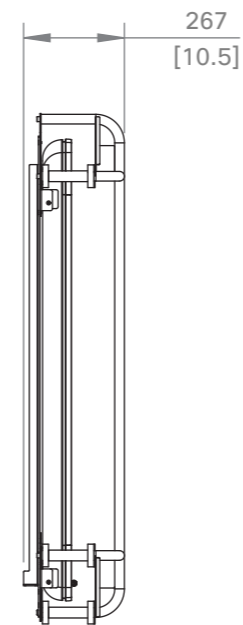

Packaging for main unit. All mounting options goes within.

Main unit: 188 kg [414 lb]
 With floor stand: 233 kg [514 lb]
 With wall stand: 213 kg [470 lb]
 With wall mount: 199 kg [439 lb]

Floor stand (within packaging for main unit): 44 kg [97 lb]
 Wall stand (within packaging for main unit): 25 kg [55 lb]

When shipped separately as a spare part, see below.

Wall mount: 9 kg [20 lb]

Same packaging both within main unit packaging and when shipped separately as a spare part.

Floor stand as a spare part: 41 kg [90 lb]

Wall stand as a spare part: 23 kg [51 lb]

Cisco Webex Board 85S
 Packaging

European projection

Unit: mm [in.]

Sheet size: A3

Scale:

Webex Board main unit, weight: 100 kg (220 lb)

Cisco Webex Board 85S
Main unit

European projection

Unit: mm [in.]
Sheet size: A3
Scale: 1:20

Webex Board main unit and transport frame, weight: 115 kg (254 lb)

Cisco Webex Board 85S
Main unit in transport frame

European projection

Unit:	mm [in.]
Sheet size:	A3
Scale:	1:20