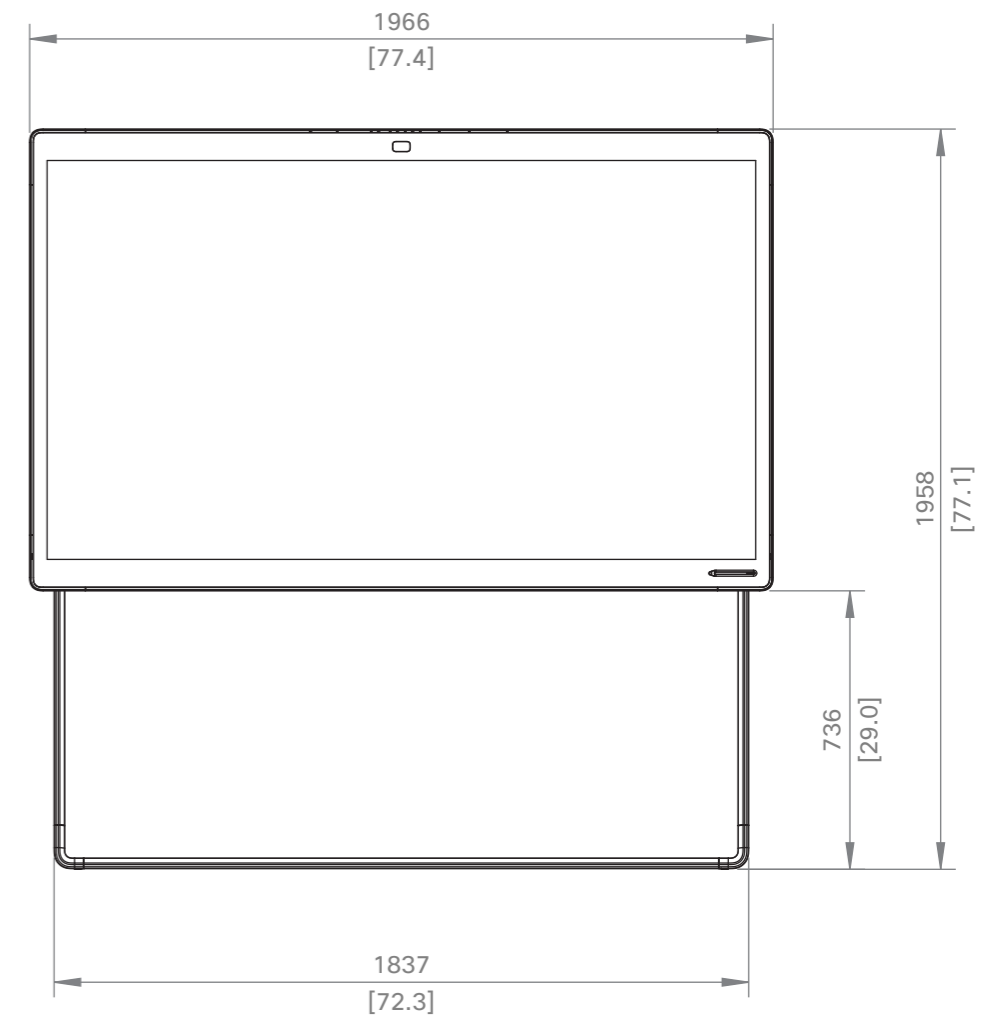

Wall stand as a spare part: 23 kg [51 lb]

Cisco Webex Board 85S
 Packaging

European projection

Unit: mm [in.]

Sheet size: A3

Scale:

Webex Board main unit, weight: 100 kg (220 lb)

Cisco Webex Board 85S
Main unit

European projection

Unit: mm [in.]
Sheet size: A3
Scale: 1:20

Webex Board main unit and transport frame, weight: 115 kg (254 lb)

Cisco Webex Board 85S
Main unit in transport frame

European projection

Unit:	mm [in.]
Sheet size:	A3
Scale:	1:20

Webex Board on floor stand, weight: 135 kg (298 lb)

Cisco Webex Board 85S
with Floor Stand

European projection

Unit: mm [in.]
Sheet size: A3
Scale: 1:20

DETAIL C
SCALE 1 : 4

Webex Board on wall stand, weight: 115 kg (254 lb)

Cisco Webex Board 85S
with Wall Stand

European projection

Unit: mm [in.]
Sheet size: A3
Scale: 1:20

DETAIL D
SCALE 1 : 4

Webex Board with wall mount, weight: 109 kg (240 lb)

Cisco Webex Board 85S
with Wall Mount