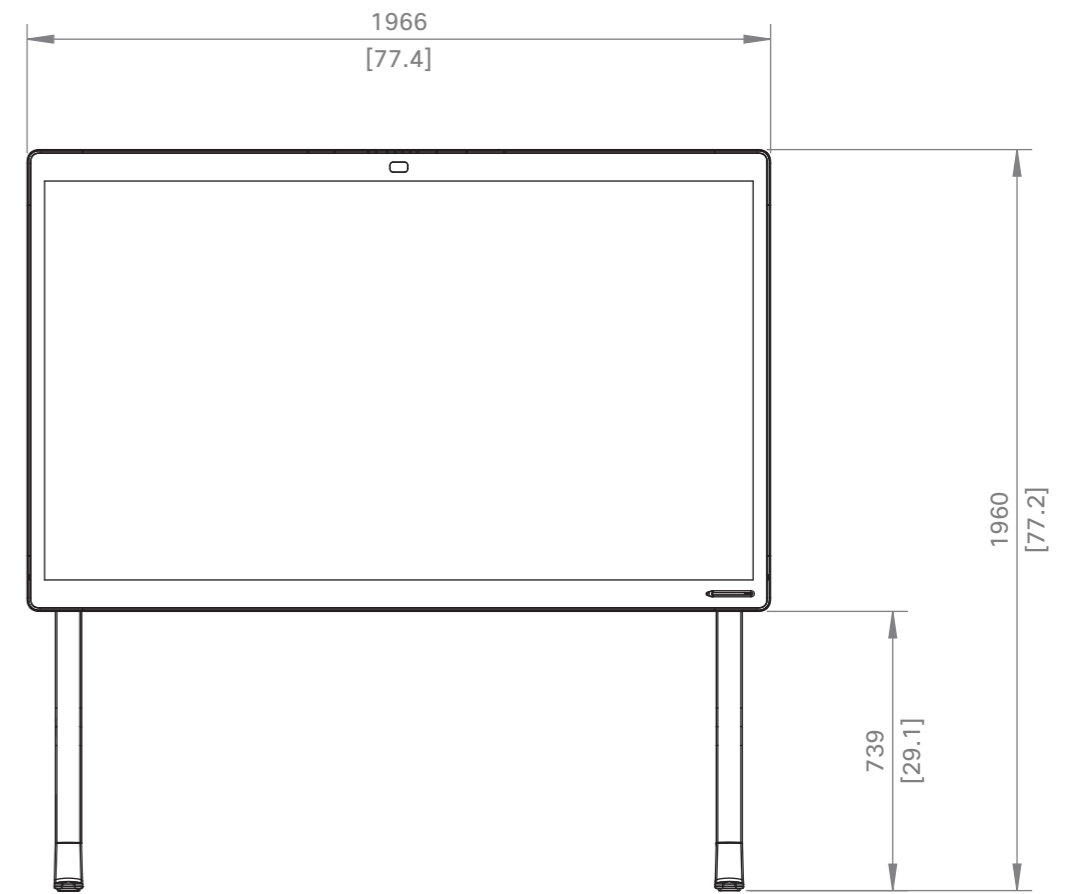

Wall stand as a spare part: 23 kg [51 lb]

Cisco Webex Board 85S
 Packaging

European projection

Unit: mm [in.]

Sheet size: A3

Scale:

Webex Board main unit, weight: 100 kg (220 lb)

Cisco Webex Board 85S
Main unit

European projection

Unit: mm [in.]
Sheet size: A3
Scale: 1:20

Webex Board main unit and transport frame, weight: 115 kg (254 lb)

Cisco Webex Board 85S
Main unit in transport frame

European projection

Unit:	mm [in.]
Sheet size:	A3
Scale:	1:20

Webex Board on floor stand, weight: 135 kg (298 lb)

Cisco Webex Board 85S
with Floor Stand

European projection

Unit: mm [in.]
Sheet size: A3
Scale: 1:20

DETAIL C
SCALE 1 : 4

Webex Board on wall stand, weight: 115 kg (254 lb)

Cisco Webex Board 85S
with Wall Stand

European projection

Unit: mm [in.]
Sheet size: A3
Scale: 1:20

DETAIL D
SCALE 1 : 4

Webex Board with wall mount, weight: 109 kg (240 lb)

Cisco Webex Board 85S
with Wall Mount