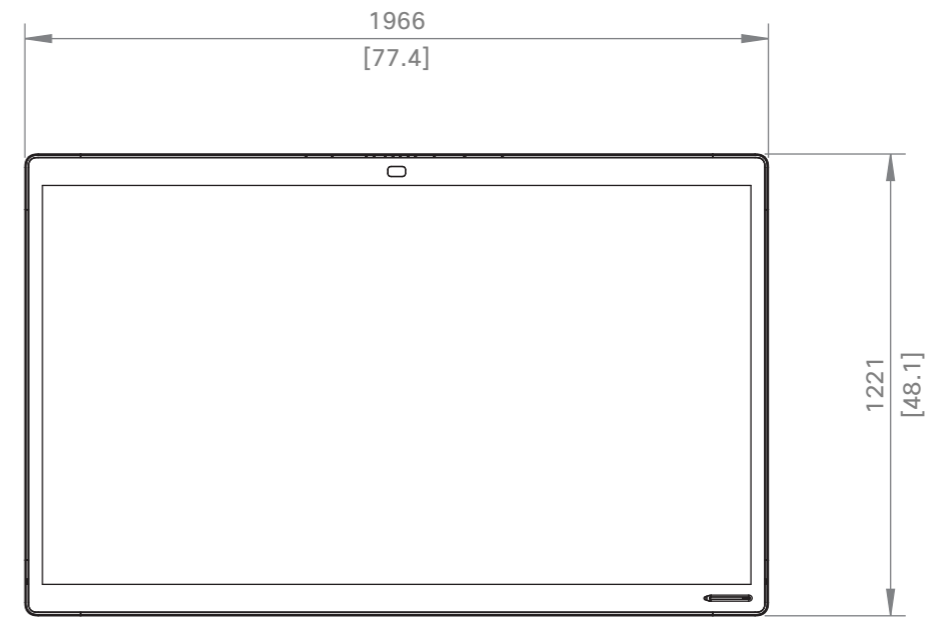

Wall stand as a spare part: 23 kg [51 lb]

Cisco Webex Board 85S
 Packaging

European projection

Unit: mm [in.]

Sheet size: A3

Scale:

Webex Board main unit, weight: 100 kg (220 lb)

Cisco Webex Board 85S
Main unit

European projection

Unit: mm [in.]
Sheet size: A3
Scale: 1:20

Webex Board main unit and transport frame, weight: 115 kg (254 lb)

Cisco Webex Board 85S
Main unit in transport frame

European projection

Unit:	mm [in.]
Sheet size:	A3
Scale:	1:20

Cisco Webex Board 85S
with Wall Stand

European projection

Unit: mm [in.]
Sheet size: A3
Scale: 1:20

DETAIL D
SCALE 1 : 4

Webex Board with wall mount, weight: 109 kg (240 lb)

Cisco Webex Board 85S
with Wall Mount

European projection

Unit:	mm [in.]
Sheet size:	A3
Scale:	1:20