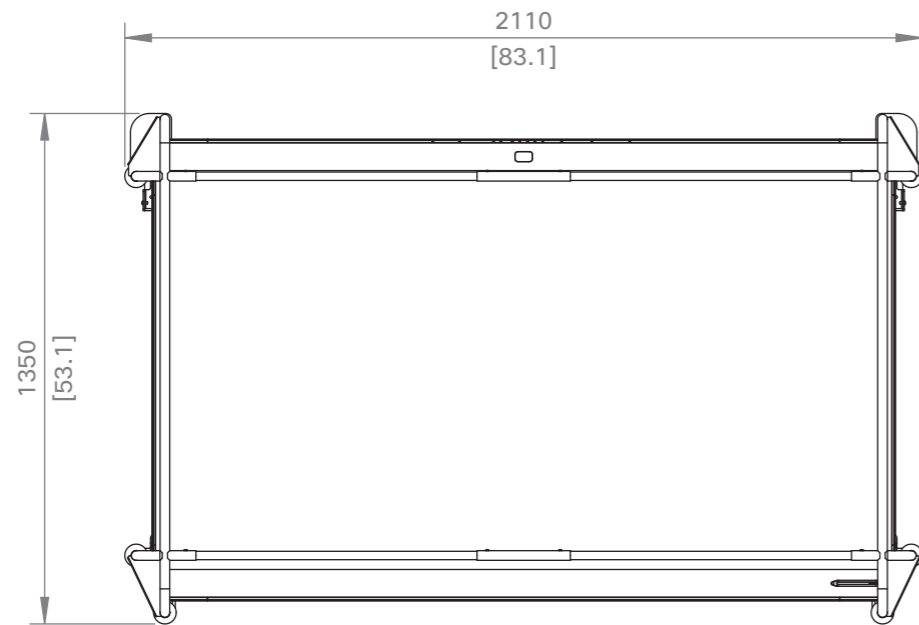

Wall stand as a spare part: 23 kg [51 lb]

Cisco Webex Board 85S
 Packaging

European projection

Unit: mm [in.]

Sheet size: A3

Scale:

Webex Board main unit, weight: 100 kg (220 lb)

Cisco Webex Board 85S
Main unit

European projection

Unit: mm [in.]
Sheet size: A3
Scale: 1:20

Webex Board main unit and transport frame, weight: 115 kg (254 lb)

Cisco Webex Board 85S
Main unit in transport frame

European projection

Unit:	mm [in.]
Sheet size:	A3
Scale:	1:20

Webex Board on floor stand, weight: 135 kg (298 lb)

Cisco Webex Board 85S
with Floor Stand

European projection

Unit: mm [in.]
Sheet size: A3
Scale: 1:20

DETAIL C
SCALE 1 : 4

Webex Board on wall stand, weight: 115 kg (254 lb)

Cisco Webex Board 85S
with Wall Stand

European projection

Unit: mm [in.]
Sheet size: A3
Scale: 1:20

DETAIL D
SCALE 1 : 4

Webex Board with wall mount, weight: 109 kg (240 lb)

Cisco Webex Board 85S
with Wall Mount