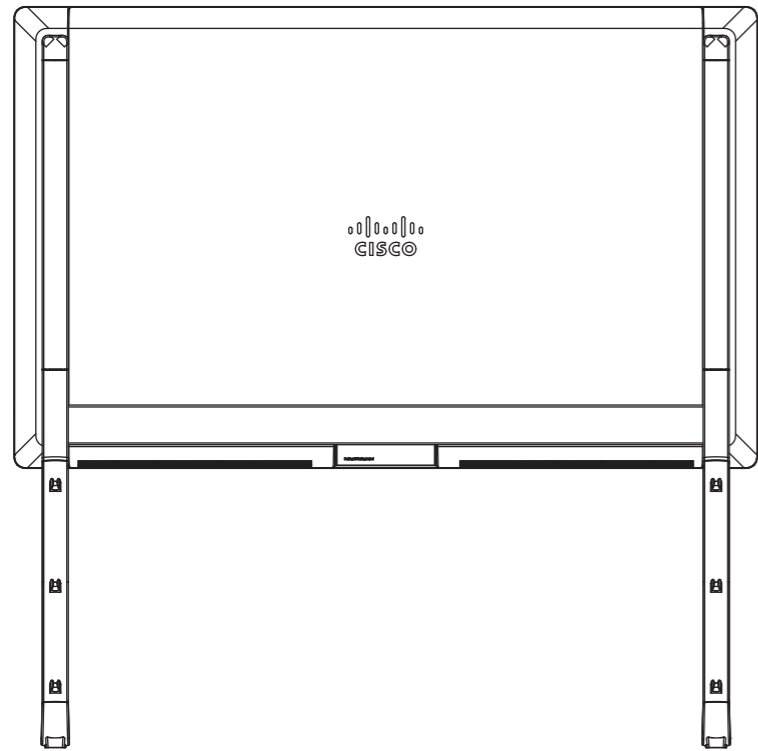

Wall stand as a spare part: 23 kg [51 lb]

Cisco Webex Board 85S
 Packaging

European projection

Unit: mm [in.]

Sheet size: A3

Scale:

Webex Board main unit, weight: 100 kg (220 lb)

Cisco Webex Board 85S
Main unit

European projection

Unit: mm [in.]
Sheet size: A3
Scale: 1:20

Webex Board main unit and transport frame, weight: 115 kg (254 lb)

Cisco Webex Board 85S
Main unit in transport frame

European projection

Unit:	mm [in.]
Sheet size:	A3
Scale:	1:20

Webex Board on floor stand, weight: 135 kg (298 lb)

Cisco Webex Board 85S
with Floor Stand

European projection

Unit: mm [in.]
Sheet size: A3
Scale: 1:20

DETAIL C
SCALE 1 : 4

Webex Board on wall stand, weight: 115 kg (254 lb)

Cisco Webex Board 85S
with Wall Stand

European projection

Unit: mm [in.]
Sheet size: A3
Scale: 1:20

DETAIL D
SCALE 1 : 4

Webex Board with wall mount, weight: 109 kg (240 lb)

Cisco Webex Board 85S
with Wall Mount