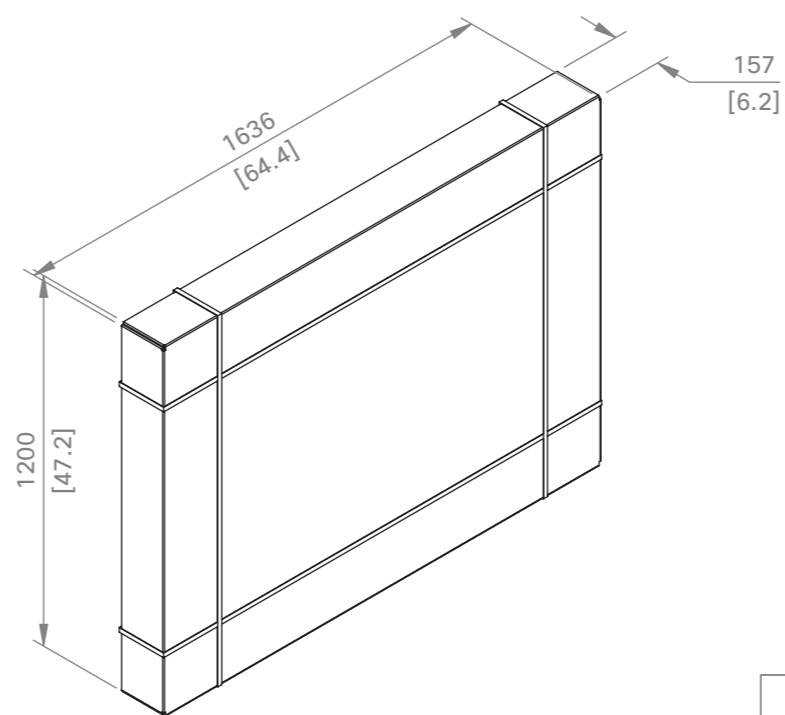

Floor stand as a spare part: 41 kg [90 lb]