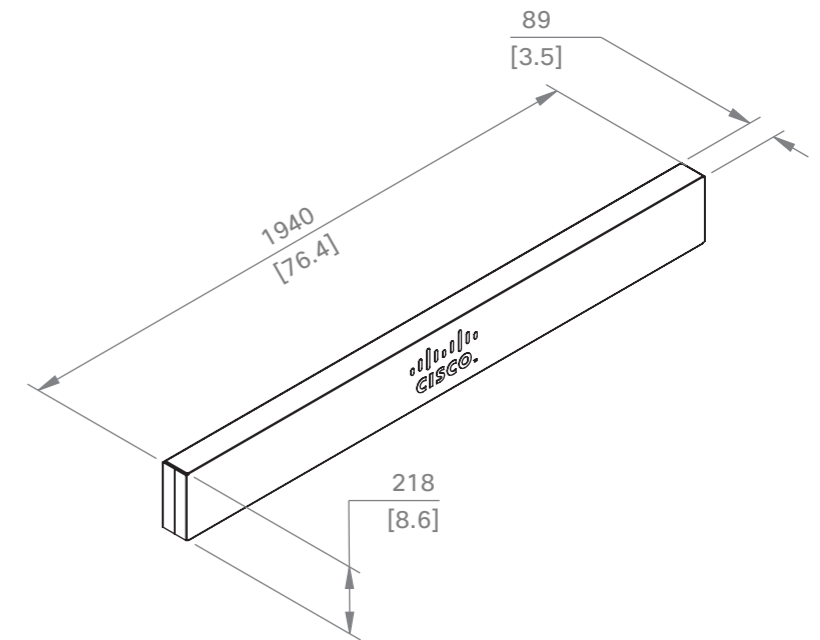

Wall mount: 9 kg [20 lb]

Same packaging both within main unit packaging and when shipped separately as a spare part.