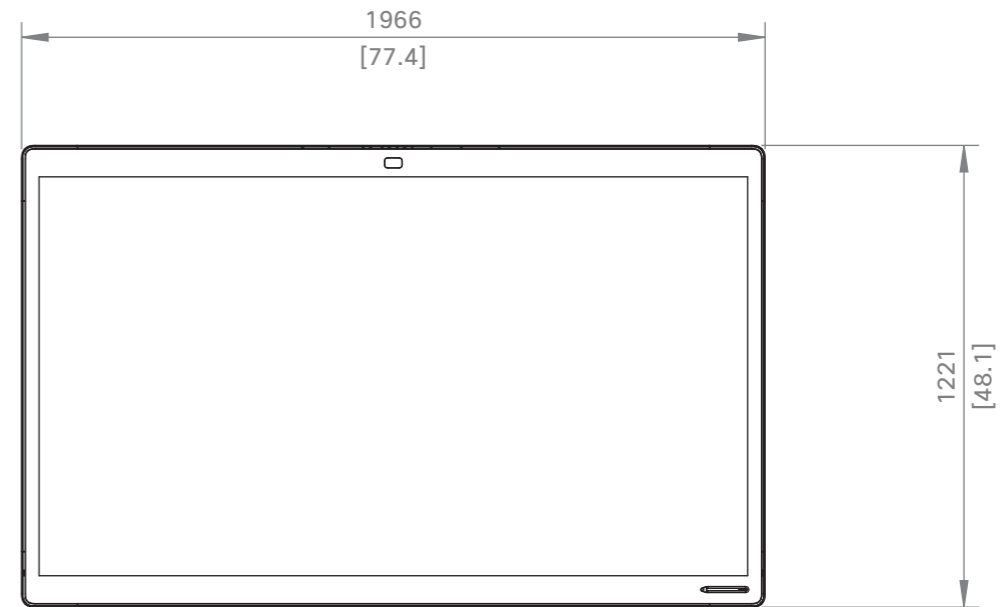

European projection

Unit: mm [in.]
Sheet size: A3
Scale: 1:20

Webex Board main unit and transport frame, weight: 115 kg (254 lb)

Cisco Webex Board 85S
Main unit in transport frame

European projection

Unit:	mm [in.]
Sheet size:	A3
Scale:	1:20

Webex Board on floor stand, weight: 135 kg (298 lb)

Cisco Webex Board 85S
with Floor Stand

European projection

Unit: mm [in.]
Sheet size: A3
Scale: 1:20

DETAIL C
SCALE 1 : 4

Webex Board on wall stand, weight: 115 kg (254 lb)

Cisco Webex Board 85S
with Wall Stand

European projection

Unit: mm [in.]
Sheet size: A3
Scale: 1:20

DETAIL D
SCALE 1 : 4

Webex Board with wall mount, weight: 109 kg (240 lb)

Cisco Webex Board 85S
with Wall Mount

European projection

Unit:	mm [in.]
Sheet size:	A3
Scale:	1:20