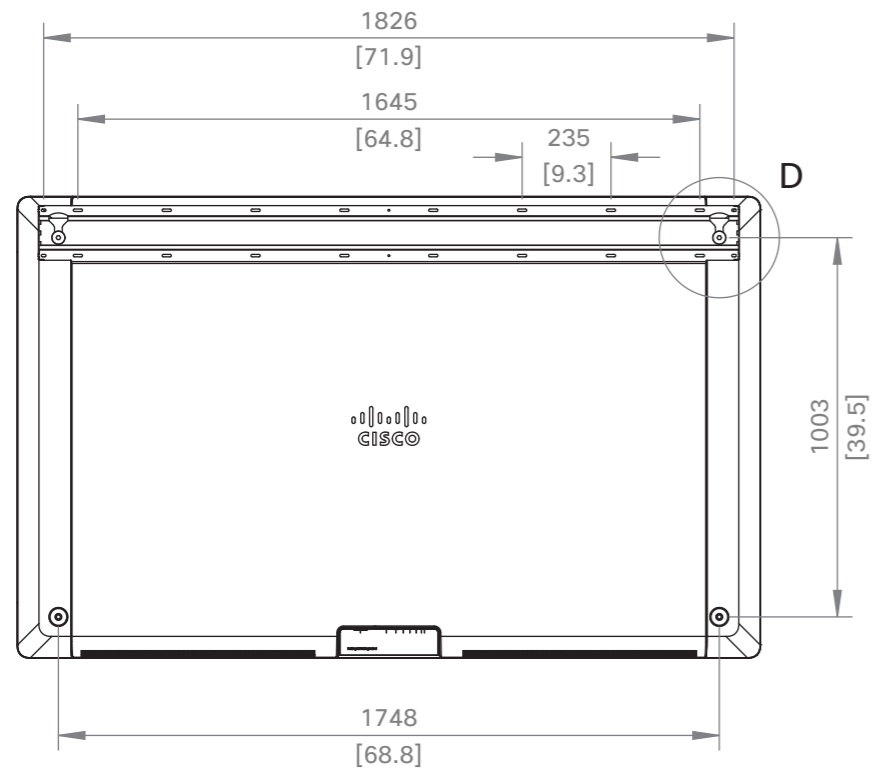

European projection

Unit: mm [in.]
Sheet size: A3
Scale: 1:20

Webex Board main unit and transport frame, weight: 115 kg (254 lb)

Cisco Webex Board 85S
Main unit in transport frame

European projection

Unit:	mm [in.]
Sheet size:	A3
Scale:	1:20

Webex Board on floor stand, weight: 135 kg (298 lb)

Cisco Webex Board 85S
with Floor Stand

European projection

Unit: mm [in.]
Sheet size: A3
Scale: 1:20

DETAIL C
SCALE 1 : 4

Webex Board on wall stand, weight: 115 kg (254 lb)

Cisco Webex Board 85S
with Wall Stand

European projection

Unit: mm [in.]
Sheet size: A3
Scale: 1:20

DETAIL D
SCALE 1 : 4

Webex Board with wall mount, weight: 109 kg (240 lb)

Cisco Webex Board 85S
with Wall Mount

European projection

Unit:	mm [in.]
Sheet size:	A3
Scale:	1:20