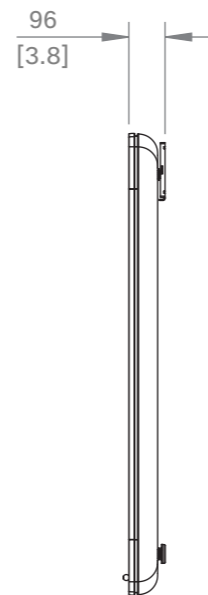

Wall stand as a spare part: 23 kg [51 lb]

Cisco Webex Board 85S
 Packaging

European projection

Unit: mm [in.]

Sheet size: A3

Scale:

Webex Board main unit, weight: 100 kg (220 lb)

Cisco Webex Board 85S
Main unit

European projection

Unit: mm [in.]
Sheet size: A3
Scale: 1:20

Webex Board main unit and transport frame, weight: 115 kg (254 lb)

Cisco Webex Board 85S
Main unit in transport frame

European projection

Unit:	mm [in.]
Sheet size:	A3
Scale:	1:20

Webex Board on floor stand, weight: 135 kg (298 lb)

Cisco Webex Board 85S
with Floor Stand

European projection

Unit: mm [in.]
Sheet size: A3
Scale: 1:20

DETAIL C
SCALE 1 : 4

Webex Board on wall stand, weight: 115 kg (254 lb)

Cisco Webex Board 85S
with Wall Stand

European projection

Unit: mm [in.]
Sheet size: A3
Scale: 1:20

DETAIL D
SCALE 1 : 4

Webex Board with wall mount, weight: 109 kg (240 lb)

Cisco Webex Board 85S
with Wall Mount