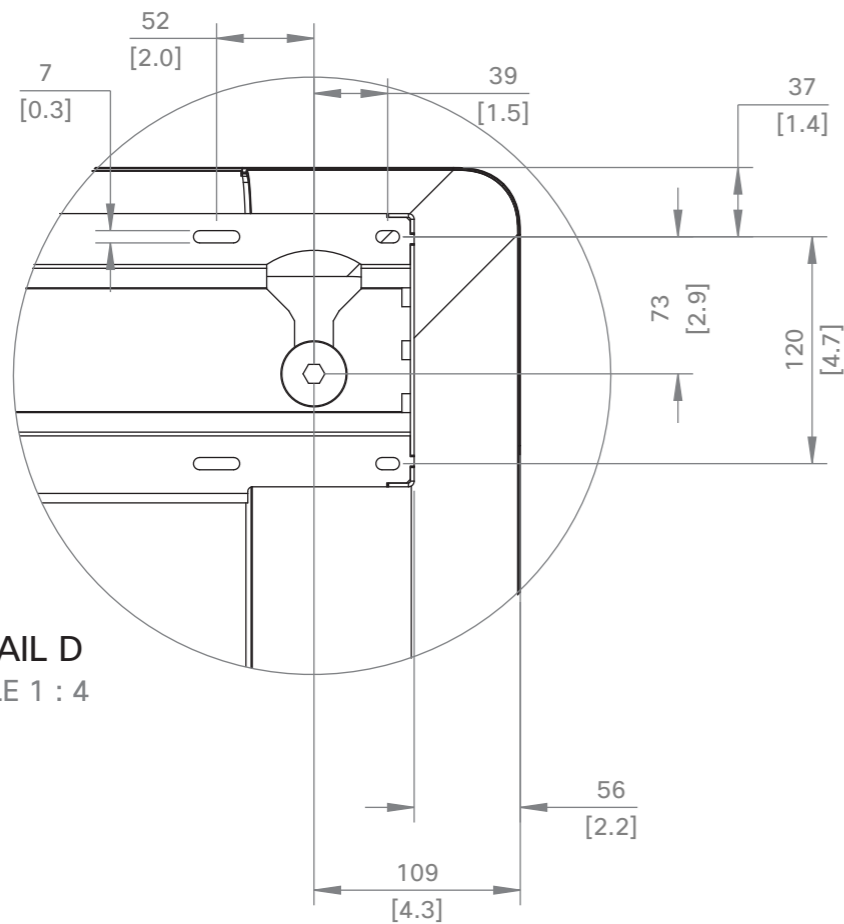

European projection

Unit: mm [in.]
Sheet size: A3
Scale: 1:20

Webex Board main unit and transport frame, weight: 115 kg (254 lb)

Cisco Webex Board 85S
Main unit in transport frame

European projection

Unit:	mm [in.]
Sheet size:	A3
Scale:	1:20

Webex Board on floor stand, weight: 135 kg (298 lb)

Cisco Webex Board 85S
with Floor Stand

European projection

Unit: mm [in.]
Sheet size: A3
Scale: 1:20

DETAIL C
SCALE 1 : 4

Webex Board on wall stand, weight: 115 kg (254 lb)

Cisco Webex Board 85S
with Wall Stand

European projection

Unit: mm [in.]
Sheet size: A3
Scale: 1:20

DETAIL D
SCALE 1 : 4

Webex Board with wall mount, weight: 109 kg (240 lb)

Cisco Webex Board 85S
with Wall Mount

European projection

Unit:	mm [in.]
Sheet size:	A3
Scale:	1:20