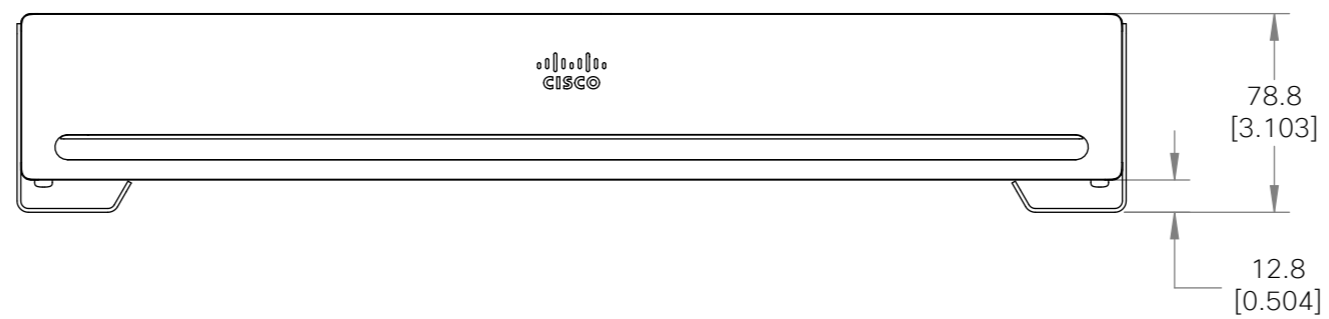

Cisco Webex Codec Pro

Sheet 1 of 2

European projection 

Unit: mm (in.)

Sheet size: A3

Scale: 1:3

Cisco Webex Codec Pro Wall Bracket

Sheet 2 of 2

European projection 

Unit: mm (in.)

Sheet size: A3

Scale: 1:3