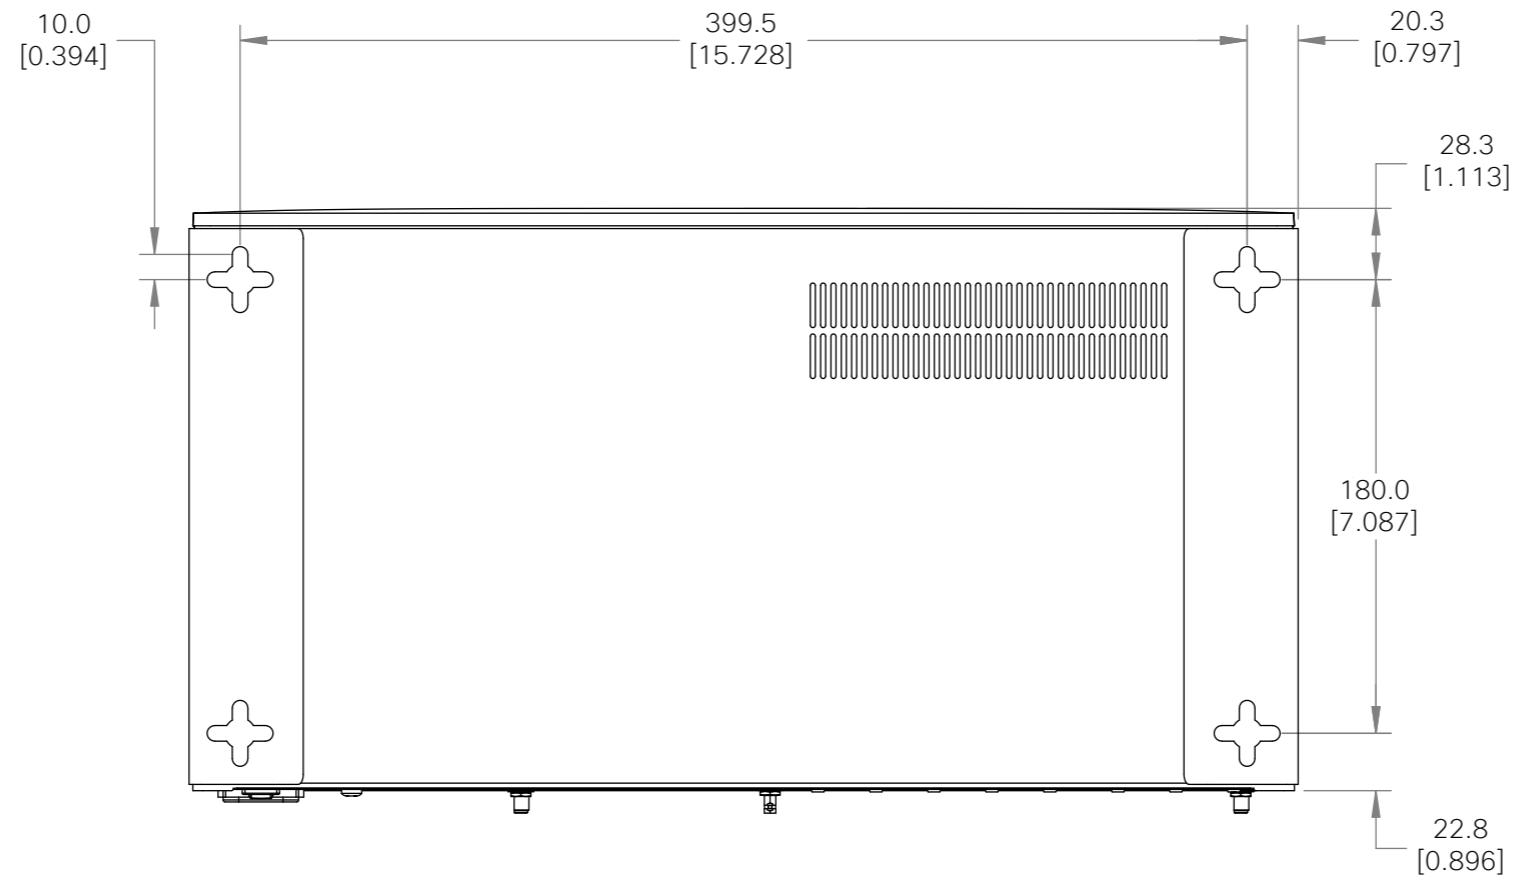

Cisco Webex Codec Pro

Sheet 1 of 2

European projection 

Unit: mm (in.)

Sheet size: A3

Scale: 1:3

Cisco Webex Codec Pro Wall Bracket

Sheet 2 of 2

European projection 

Unit: mm (in.)

Sheet size: A3

Scale: 1:3