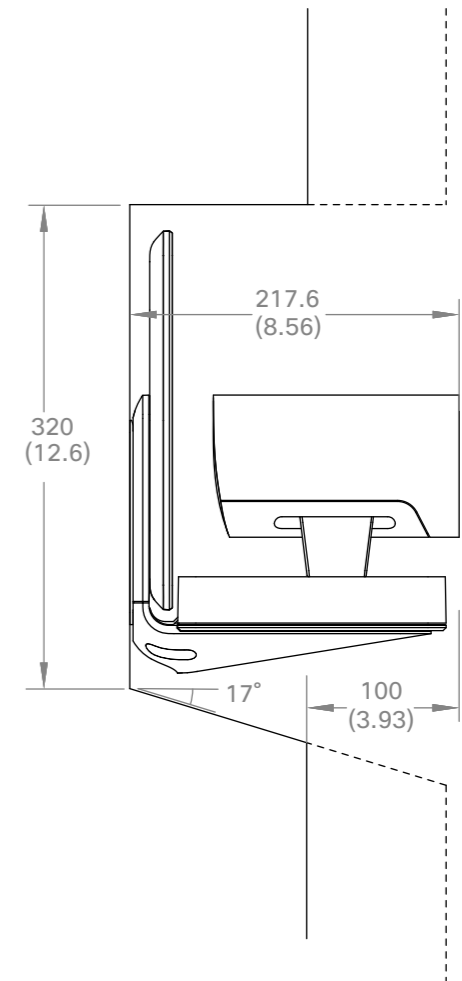

Cisco TelePresence SpeakerTrack 60

European projection

Unit: mm (in.)

Sheet size: A3

Scale: 1:5

**Cisco TelePresence SpeakerTrack 60
Mounted in a recess above the screen**

European projection

Unit: mm (in.)

Sheet size: A3

Scale: 1:5

**Cisco TelePresence SpeakerTrack 60
Mounted in a recess below the screen**

European projection

Unit: mm (in.)
Sheet size: A3
Scale: 1:5