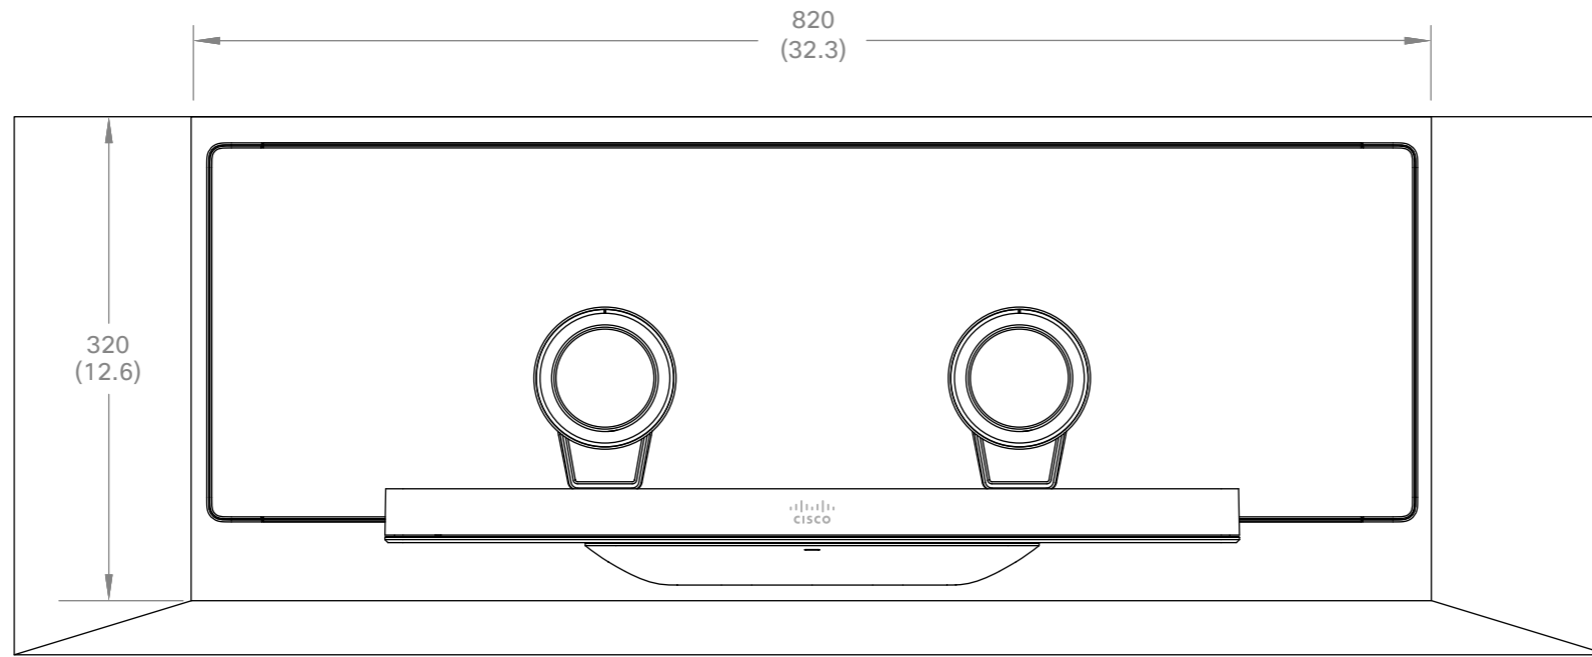

Cisco TelePresence SpeakerTrack 60

European projection

Unit: mm (in.)

Sheet size: A3

Scale: 1:5

**Cisco TelePresence SpeakerTrack 60
Mounted in a recess above the screen**

European projection

Unit: mm (in.)

Sheet size: A3

Scale: 1:5

**Cisco TelePresence SpeakerTrack 60
Mounted in a recess below the screen**

European projection

Unit: mm (in.)
Sheet size: A3
Scale: 1:5