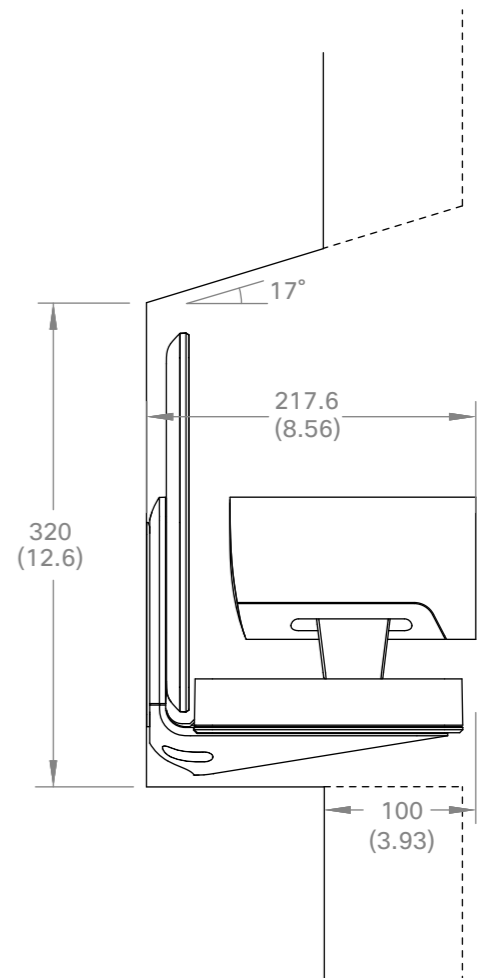

Cisco TelePresence SpeakerTrack 60

European projection

Unit: mm (in.)

Sheet size: A3

Scale: 1:5

**Cisco TelePresence SpeakerTrack 60
Mounted in a recess above the screen**

European projection

Unit: mm (in.)

Sheet size: A3

Scale: 1:5

**Cisco TelePresence SpeakerTrack 60
Mounted in a recess below the screen**

European projection

Unit: mm (in.)
Sheet size: A3
Scale: 1:5