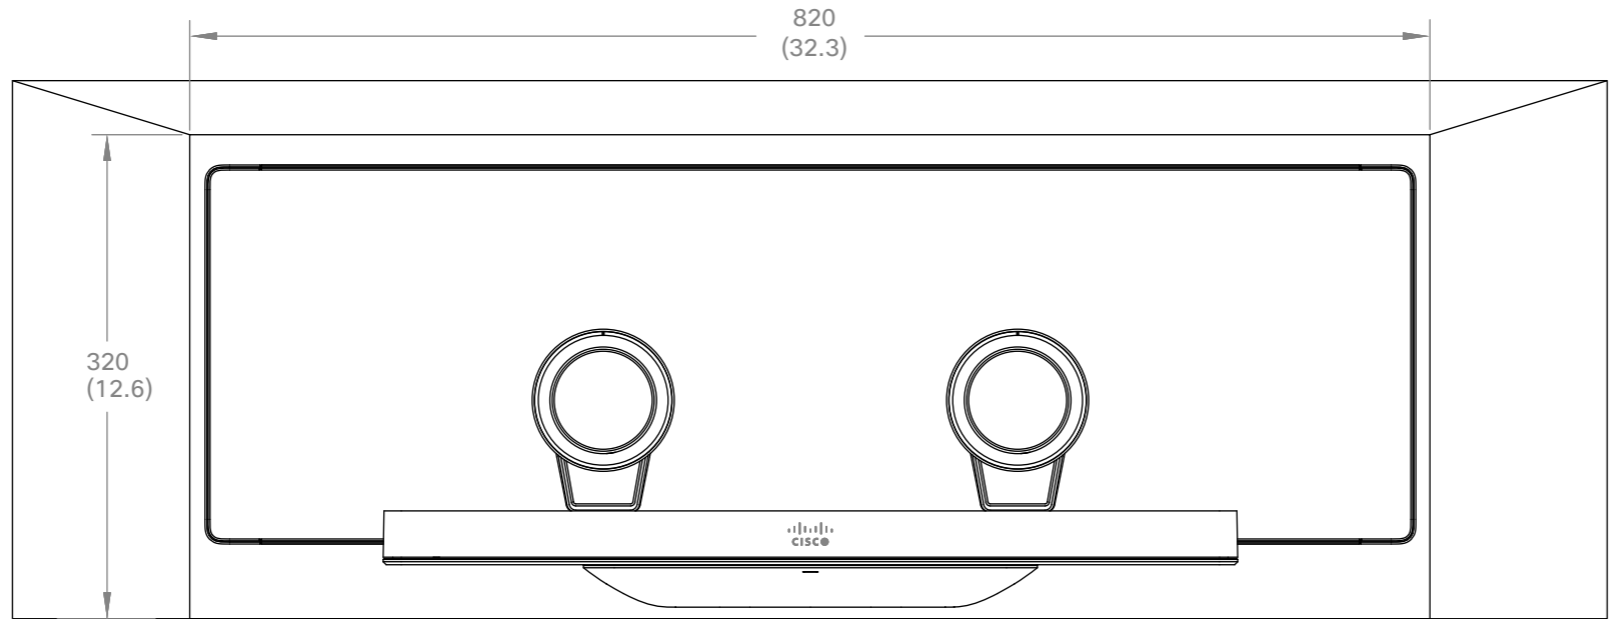

Cisco TelePresence SpeakerTrack 60

European projection

Unit: mm (in.)

Sheet size: A3

Scale: 1:5

**Cisco TelePresence SpeakerTrack 60
Mounted in a recess above the screen**

European projection

Unit: mm (in.)

Sheet size: A3

Scale: 1:5

**Cisco TelePresence SpeakerTrack 60
Mounted in a recess below the screen**

European projection

Unit: mm (in.)
Sheet size: A3
Scale: 1:5