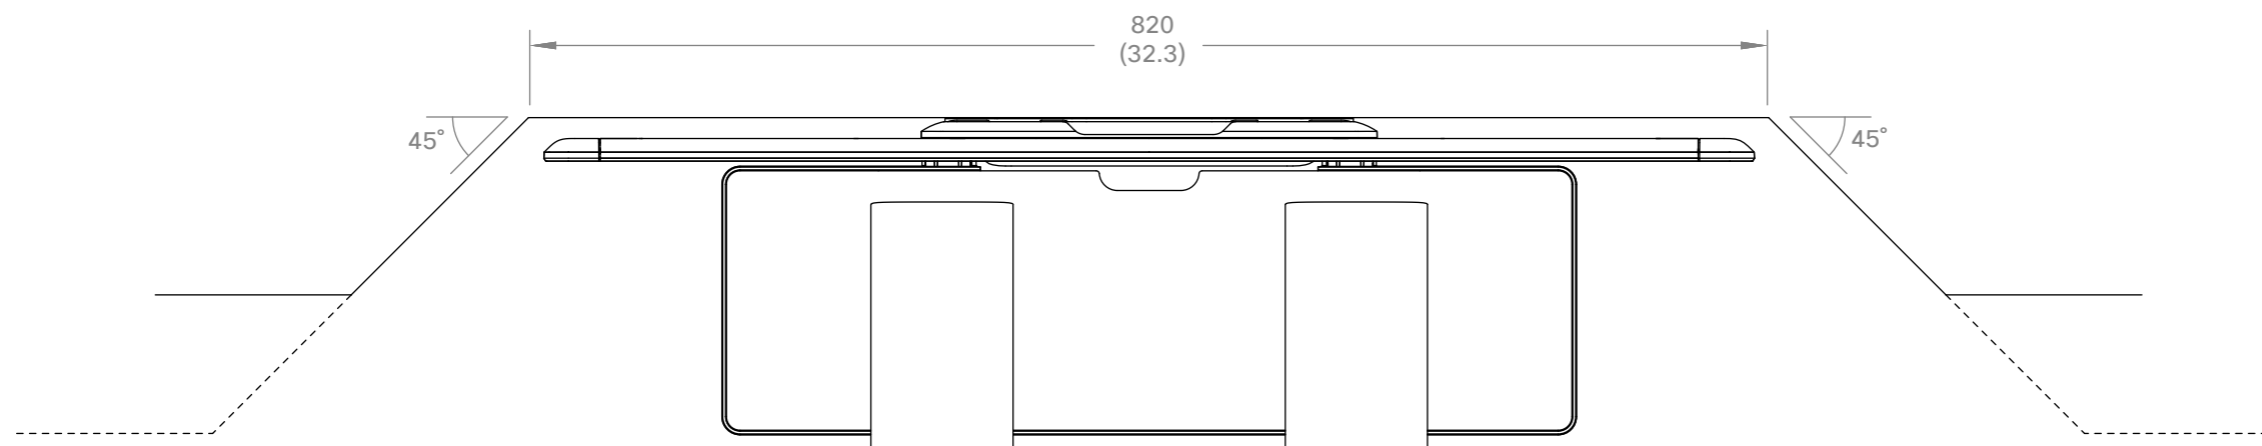

Cisco TelePresence SpeakerTrack 60

European projection

Unit: mm (in.)

Sheet size: A3

Scale: 1:5

**Cisco TelePresence SpeakerTrack 60
Mounted in a recess above the screen**

European projection

Unit: mm (in.)

Sheet size: A3

Scale: 1:5

**Cisco TelePresence SpeakerTrack 60
Mounted in a recess below the screen**

European projection

Unit: mm (in.)
Sheet size: A3
Scale: 1:5