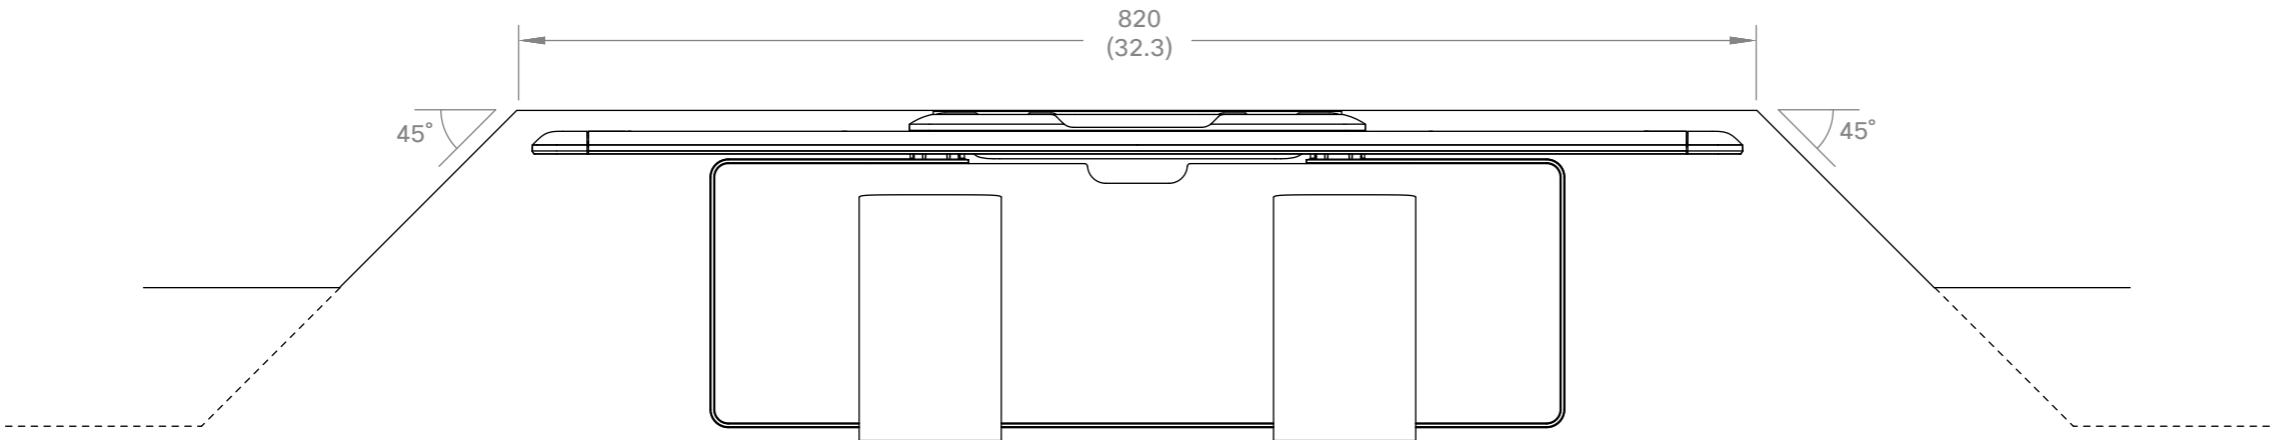

Cisco TelePresence SpeakerTrack 60

European projection

Unit: mm (in.)

Sheet size: A3

Scale: 1:5

**Cisco TelePresence SpeakerTrack 60
Mounted in a recess above the screen**

European projection

Unit: mm (in.)

Sheet size: A3

Scale: 1:5

**Cisco TelePresence SpeakerTrack 60
Mounted in a recess below the screen**

European projection

Unit: mm (in.)
Sheet size: A3
Scale: 1:5