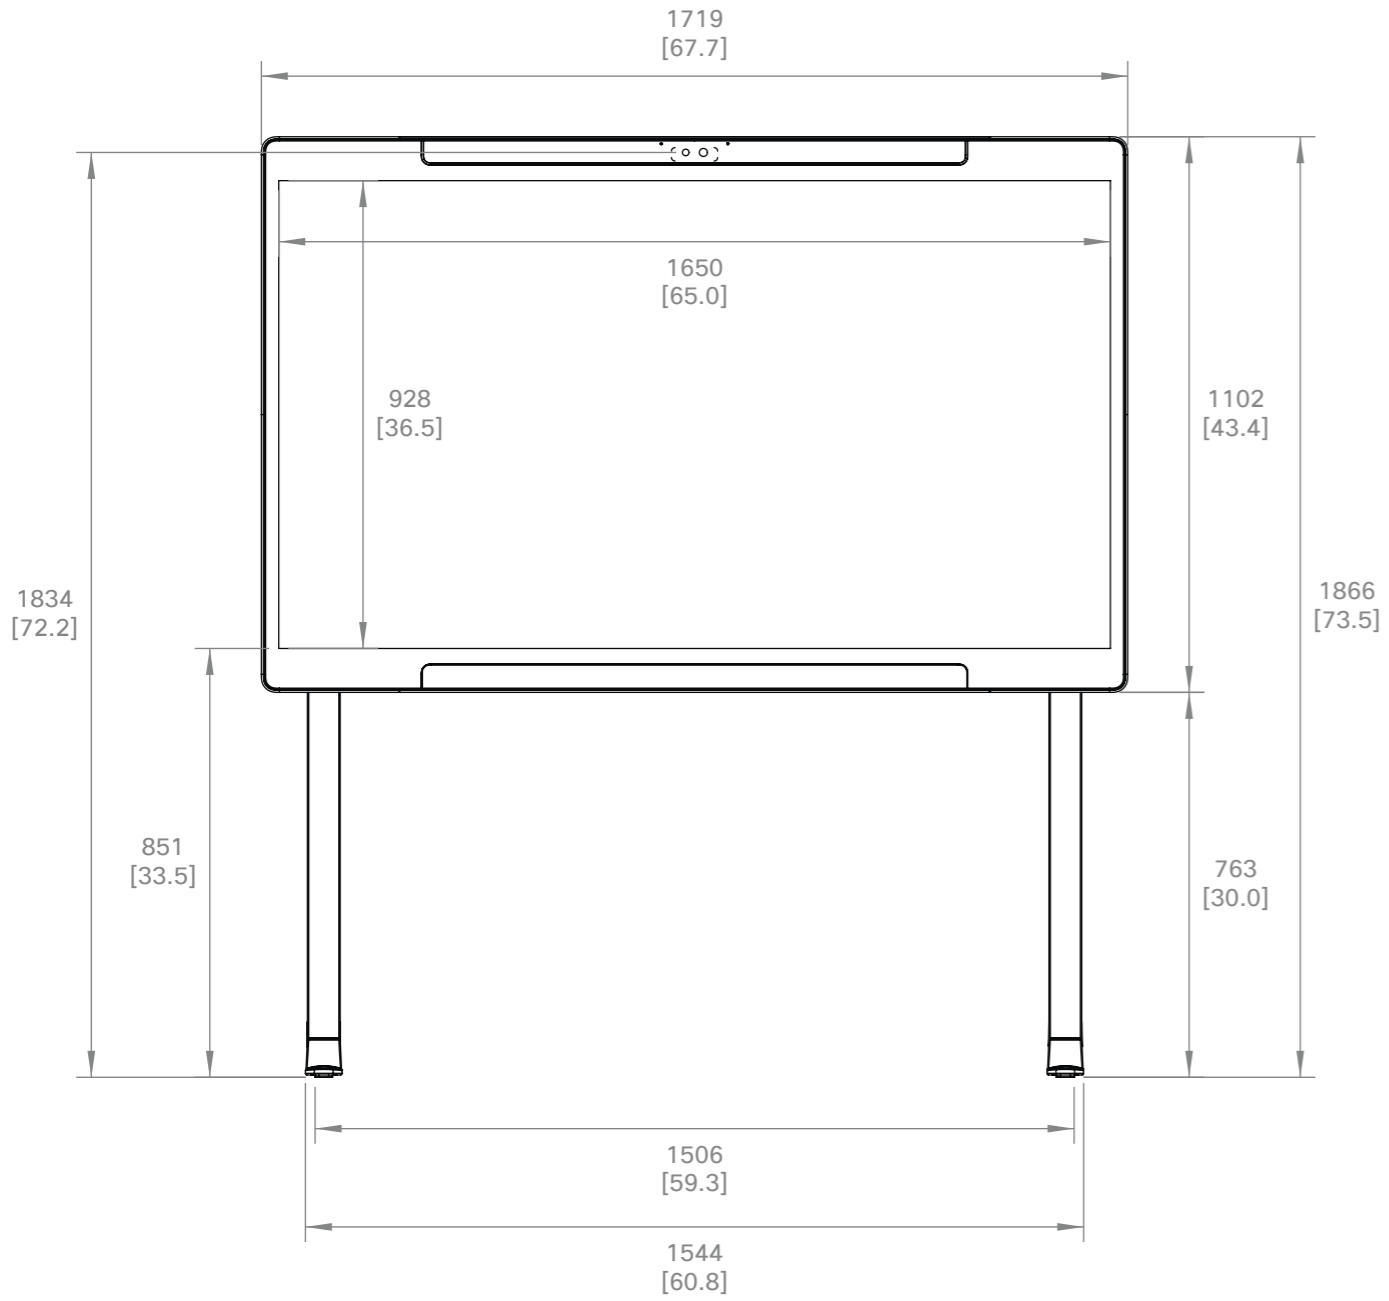

Cisco Board Pro 55
Main unit

Unit:	mm [inch]
Sheet size:	A3
Scale:	1:12

Cisco Board Pro 55
Wall mount

Unit:	mm [inch]
Sheet size:	A3
Scale:	1:12

Cisco Board Pro 55
Floor stand

Unit:	mm [inch]
Sheet size:	A3
Scale:	1:15

 Cisco Board Pro 55 Wheel base	Unit: mm [inch]
	Sheet size: A3
	Scale: 1:15

 Cisco Board Pro 55 Wall stand	Unit: mm [inch]
	Sheet size: A3
	Scale: 1:15

 Cisco Board Pro 75 Main unit	Unit: mm [inch]
	Sheet size: A3
	Scale: 1:12

Cisco Board Pro 75
Wall mount

Unit:	mm [inch]
Sheet size:	A3
Scale:	1:12

Cisco Board Pro 75
 Floor stand

Unit:	mm [inch]
Sheet size:	A3
Scale:	1:15

 Cisco Board Pro 75 Wheel base	Unit: mm [inch]
	Sheet size: A3
	Scale: 1:15

 Cisco Board Pro 75 Wall stand	Unit: mm [inch]
	Sheet size: A3
	Scale: 1:15