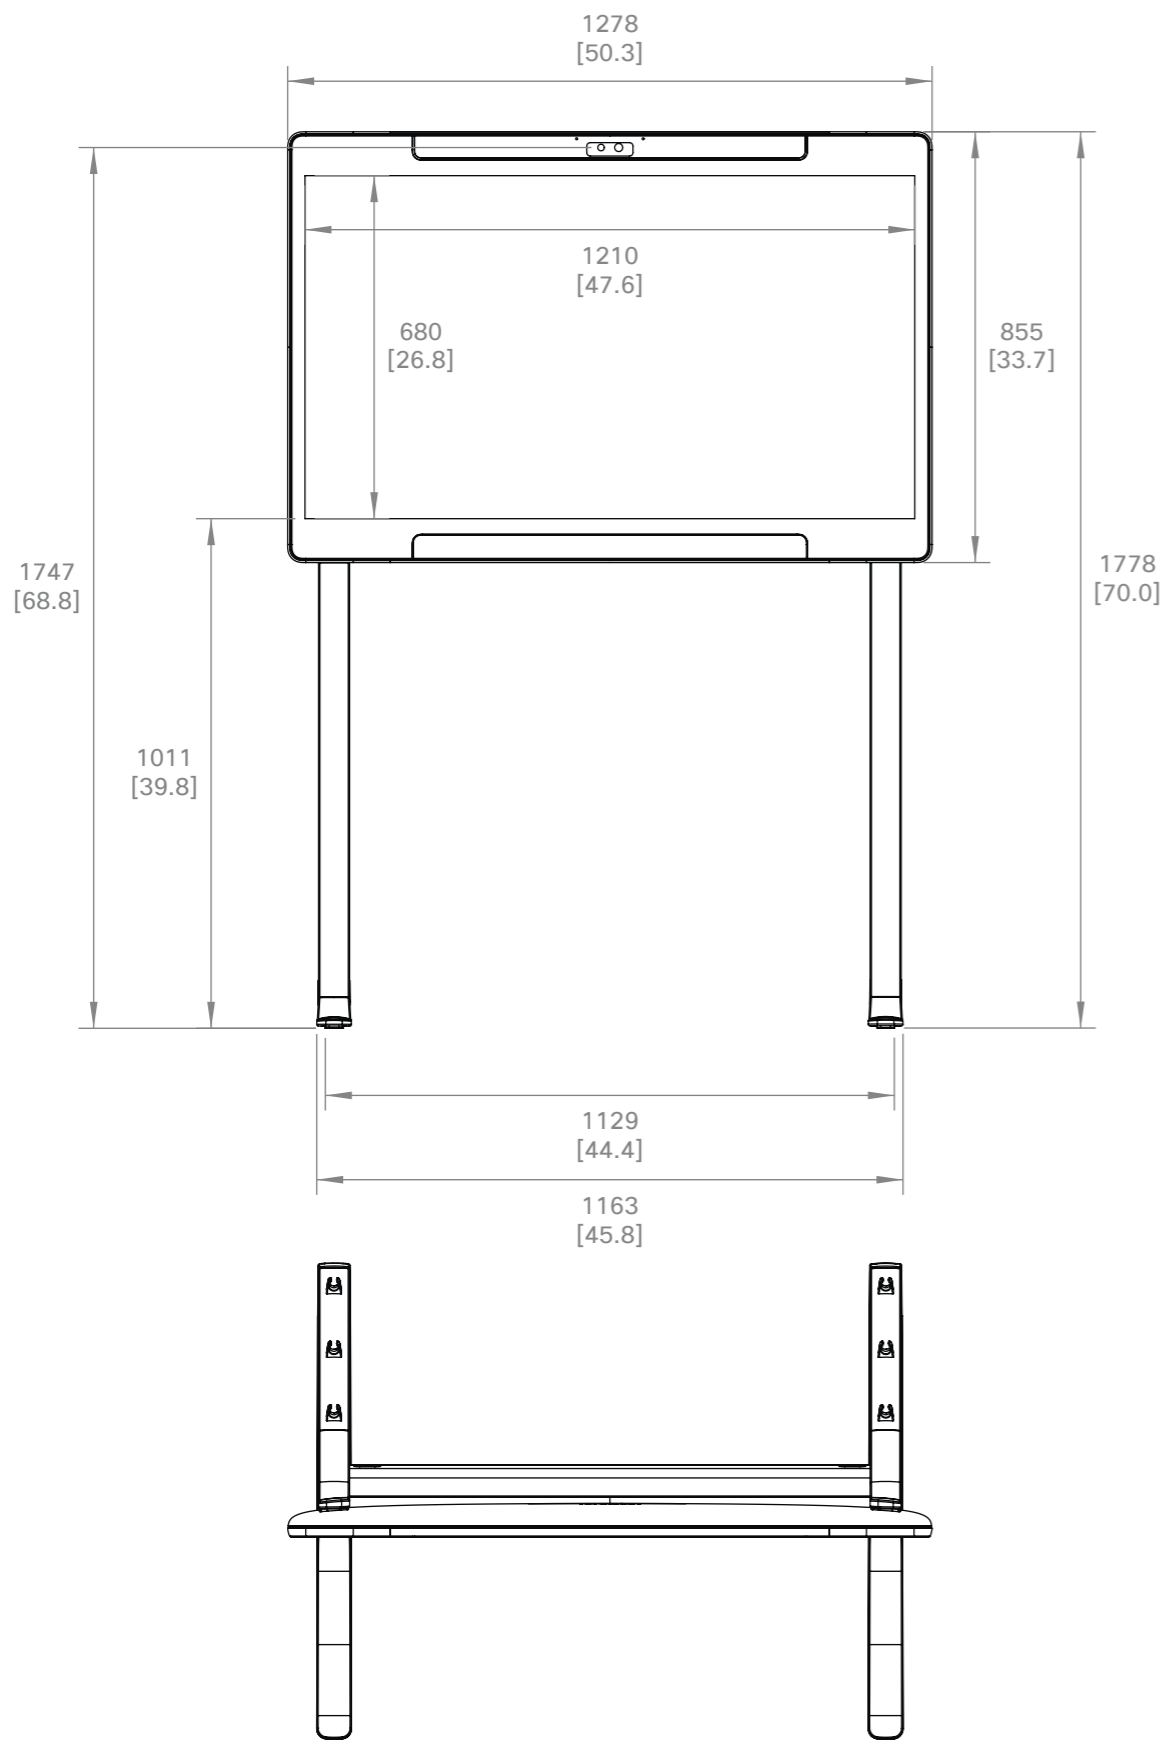

Cisco Board Pro 55
Main unit

Unit:	mm [inch]
Sheet size:	A3
Scale:	1:12

Cisco Board Pro 55
Wall mount

Unit:	mm [inch]
Sheet size:	A3
Scale:	1:12

Cisco Board Pro 55
Floor stand

Unit:	mm [inch]
Sheet size:	A3
Scale:	1:15

 Cisco Board Pro 55 Wheel base	Unit: mm [inch]
	Sheet size: A3
	Scale: 1:15

 Cisco Board Pro 55 Wall stand	Unit: mm [inch]
	Sheet size: A3
	Scale: 1:15

 Cisco Board Pro 75 Main unit	Unit: mm [inch]
	Sheet size: A3
	Scale: 1:12

Cisco Board Pro 75
Wall mount

Unit:	mm [inch]
Sheet size:	A3
Scale:	1:12

Cisco Board Pro 75
 Floor stand

Unit:	mm [inch]
Sheet size:	A3
Scale:	1:15

 Cisco Board Pro 75 Wheel base	Unit: mm [inch]
	Sheet size: A3
	Scale: 1:15

 Cisco Board Pro 75 Wall stand	Unit: mm [inch]
	Sheet size: A3
	Scale: 1:15