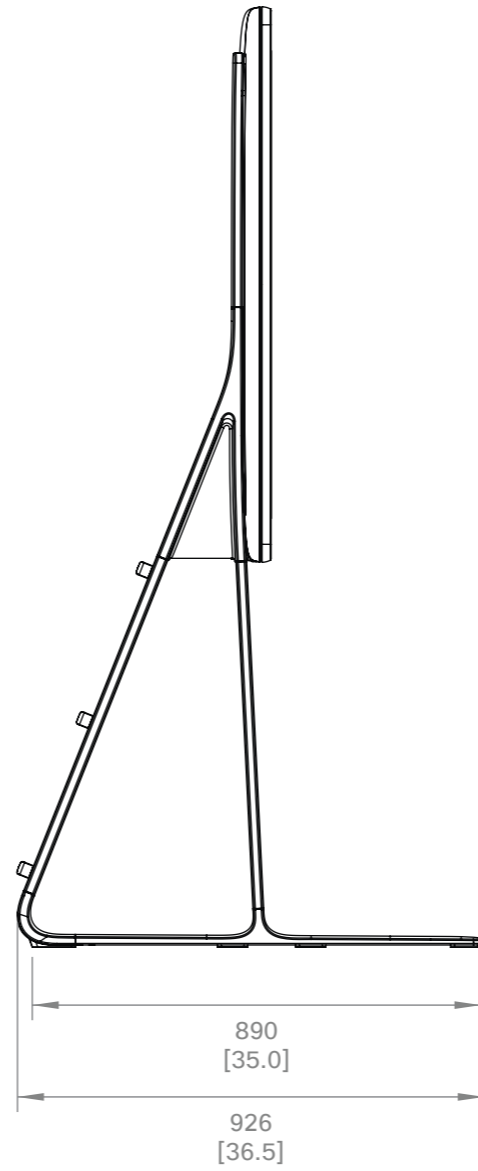

Cisco Board Pro 55
Main unit

Unit:	mm [inch]
Sheet size:	A3
Scale:	1:12

Cisco Board Pro 55
Wall mount

Unit:	mm [inch]
Sheet size:	A3
Scale:	1:12

Cisco Board Pro 55
Floor stand

Unit:	mm [inch]
Sheet size:	A3
Scale:	1:15

 Cisco Board Pro 55 Wheel base	Unit: mm [inch]
	Sheet size: A3
	Scale: 1:15

 Cisco Board Pro 55 Wall stand	Unit: mm [inch]
	Sheet size: A3
	Scale: 1:15

 Cisco Board Pro 75 Main unit	Unit: mm [inch]
	Sheet size: A3
	Scale: 1:12

Cisco Board Pro 75
Wall mount

Unit:	mm [inch]
Sheet size:	A3
Scale:	1:12

Cisco Board Pro 75
 Floor stand

Unit:	mm [inch]
Sheet size:	A3
Scale:	1:15

 Cisco Board Pro 75 Wheel base	Unit: mm [inch]
	Sheet size: A3
	Scale: 1:15

 Cisco Board Pro 75 Wall stand	Unit: mm [inch]
	Sheet size: A3
	Scale: 1:15