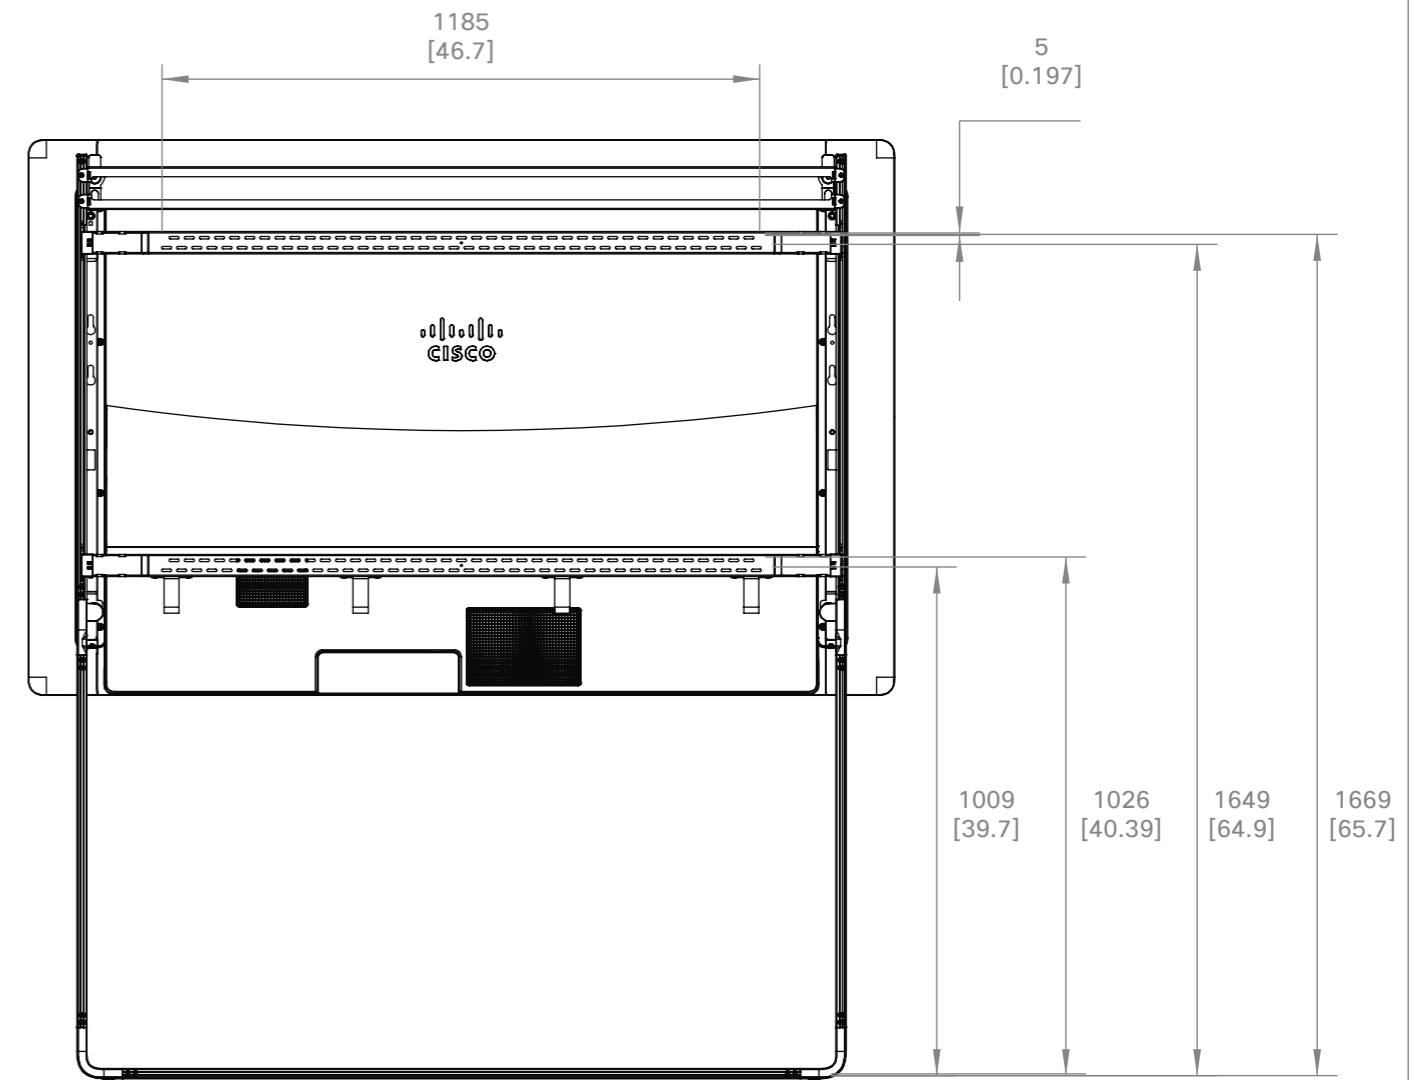

Cisco Board Pro 55
Main unit

Unit:	mm [inch]
Sheet size:	A3
Scale:	1:12

Cisco Board Pro 55
Wall mount

Unit:	mm [inch]
Sheet size:	A3
Scale:	1:12

Cisco Board Pro 55
Floor stand

Unit:	mm [inch]
Sheet size:	A3
Scale:	1:15

 Cisco Board Pro 55 Wheel base	Unit: mm [inch]
	Sheet size: A3
	Scale: 1:15

 Cisco Board Pro 55 Wall stand	Unit: mm [inch]
	Sheet size: A3
	Scale: 1:15

 Cisco Board Pro 75 Main unit	Unit: mm [inch]
	Sheet size: A3
	Scale: 1:12

Cisco Board Pro 75
Wall mount

Unit:	mm [inch]
Sheet size:	A3
Scale:	1:12

Cisco Board Pro 75
 Floor stand

Unit:	mm [inch]
Sheet size:	A3
Scale:	1:15

 Cisco Board Pro 75 Wheel base	Unit: mm [inch]
	Sheet size: A3
	Scale: 1:15

 Cisco Board Pro 75 Wall stand	Unit: mm [inch]
	Sheet size: A3
	Scale: 1:15