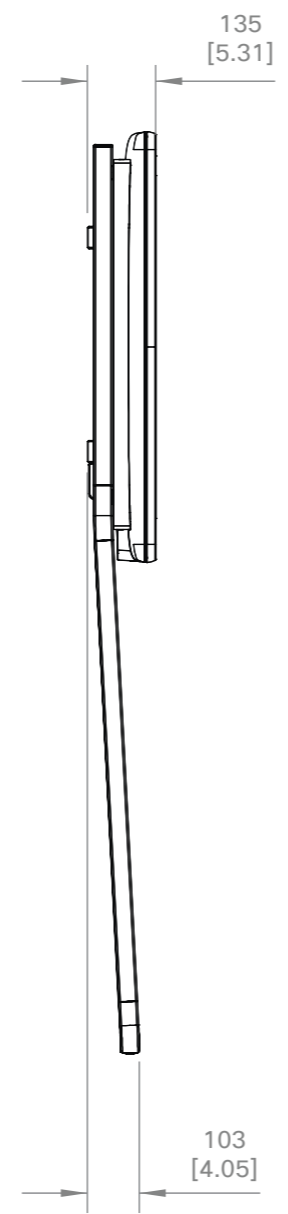

Cisco Board Pro 55
Main unit

Unit:	mm [inch]
Sheet size:	A3
Scale:	1:12

Cisco Board Pro 55
Wall mount

Unit:	mm [inch]
Sheet size:	A3
Scale:	1:12

Cisco Board Pro 55
Floor stand

Unit:	mm [inch]
Sheet size:	A3
Scale:	1:15

 Cisco Board Pro 55 Wheel base	Unit: mm [inch]
	Sheet size: A3
	Scale: 1:15

 Cisco Board Pro 55 Wall stand	Unit: mm [inch]
	Sheet size: A3
	Scale: 1:15

 Cisco Board Pro 75 Main unit	Unit: mm [inch]
	Sheet size: A3
	Scale: 1:12

Cisco Board Pro 75
Wall mount

Unit:	mm [inch]
Sheet size:	A3
Scale:	1:12

Cisco Board Pro 75
 Floor stand

Unit:	mm [inch]
Sheet size:	A3
Scale:	1:15

 Cisco Board Pro 75 Wheel base	Unit: mm [inch]
	Sheet size: A3
	Scale: 1:15

 Cisco Board Pro 75 Wall stand	Unit: mm [inch]
	Sheet size: A3
	Scale: 1:15