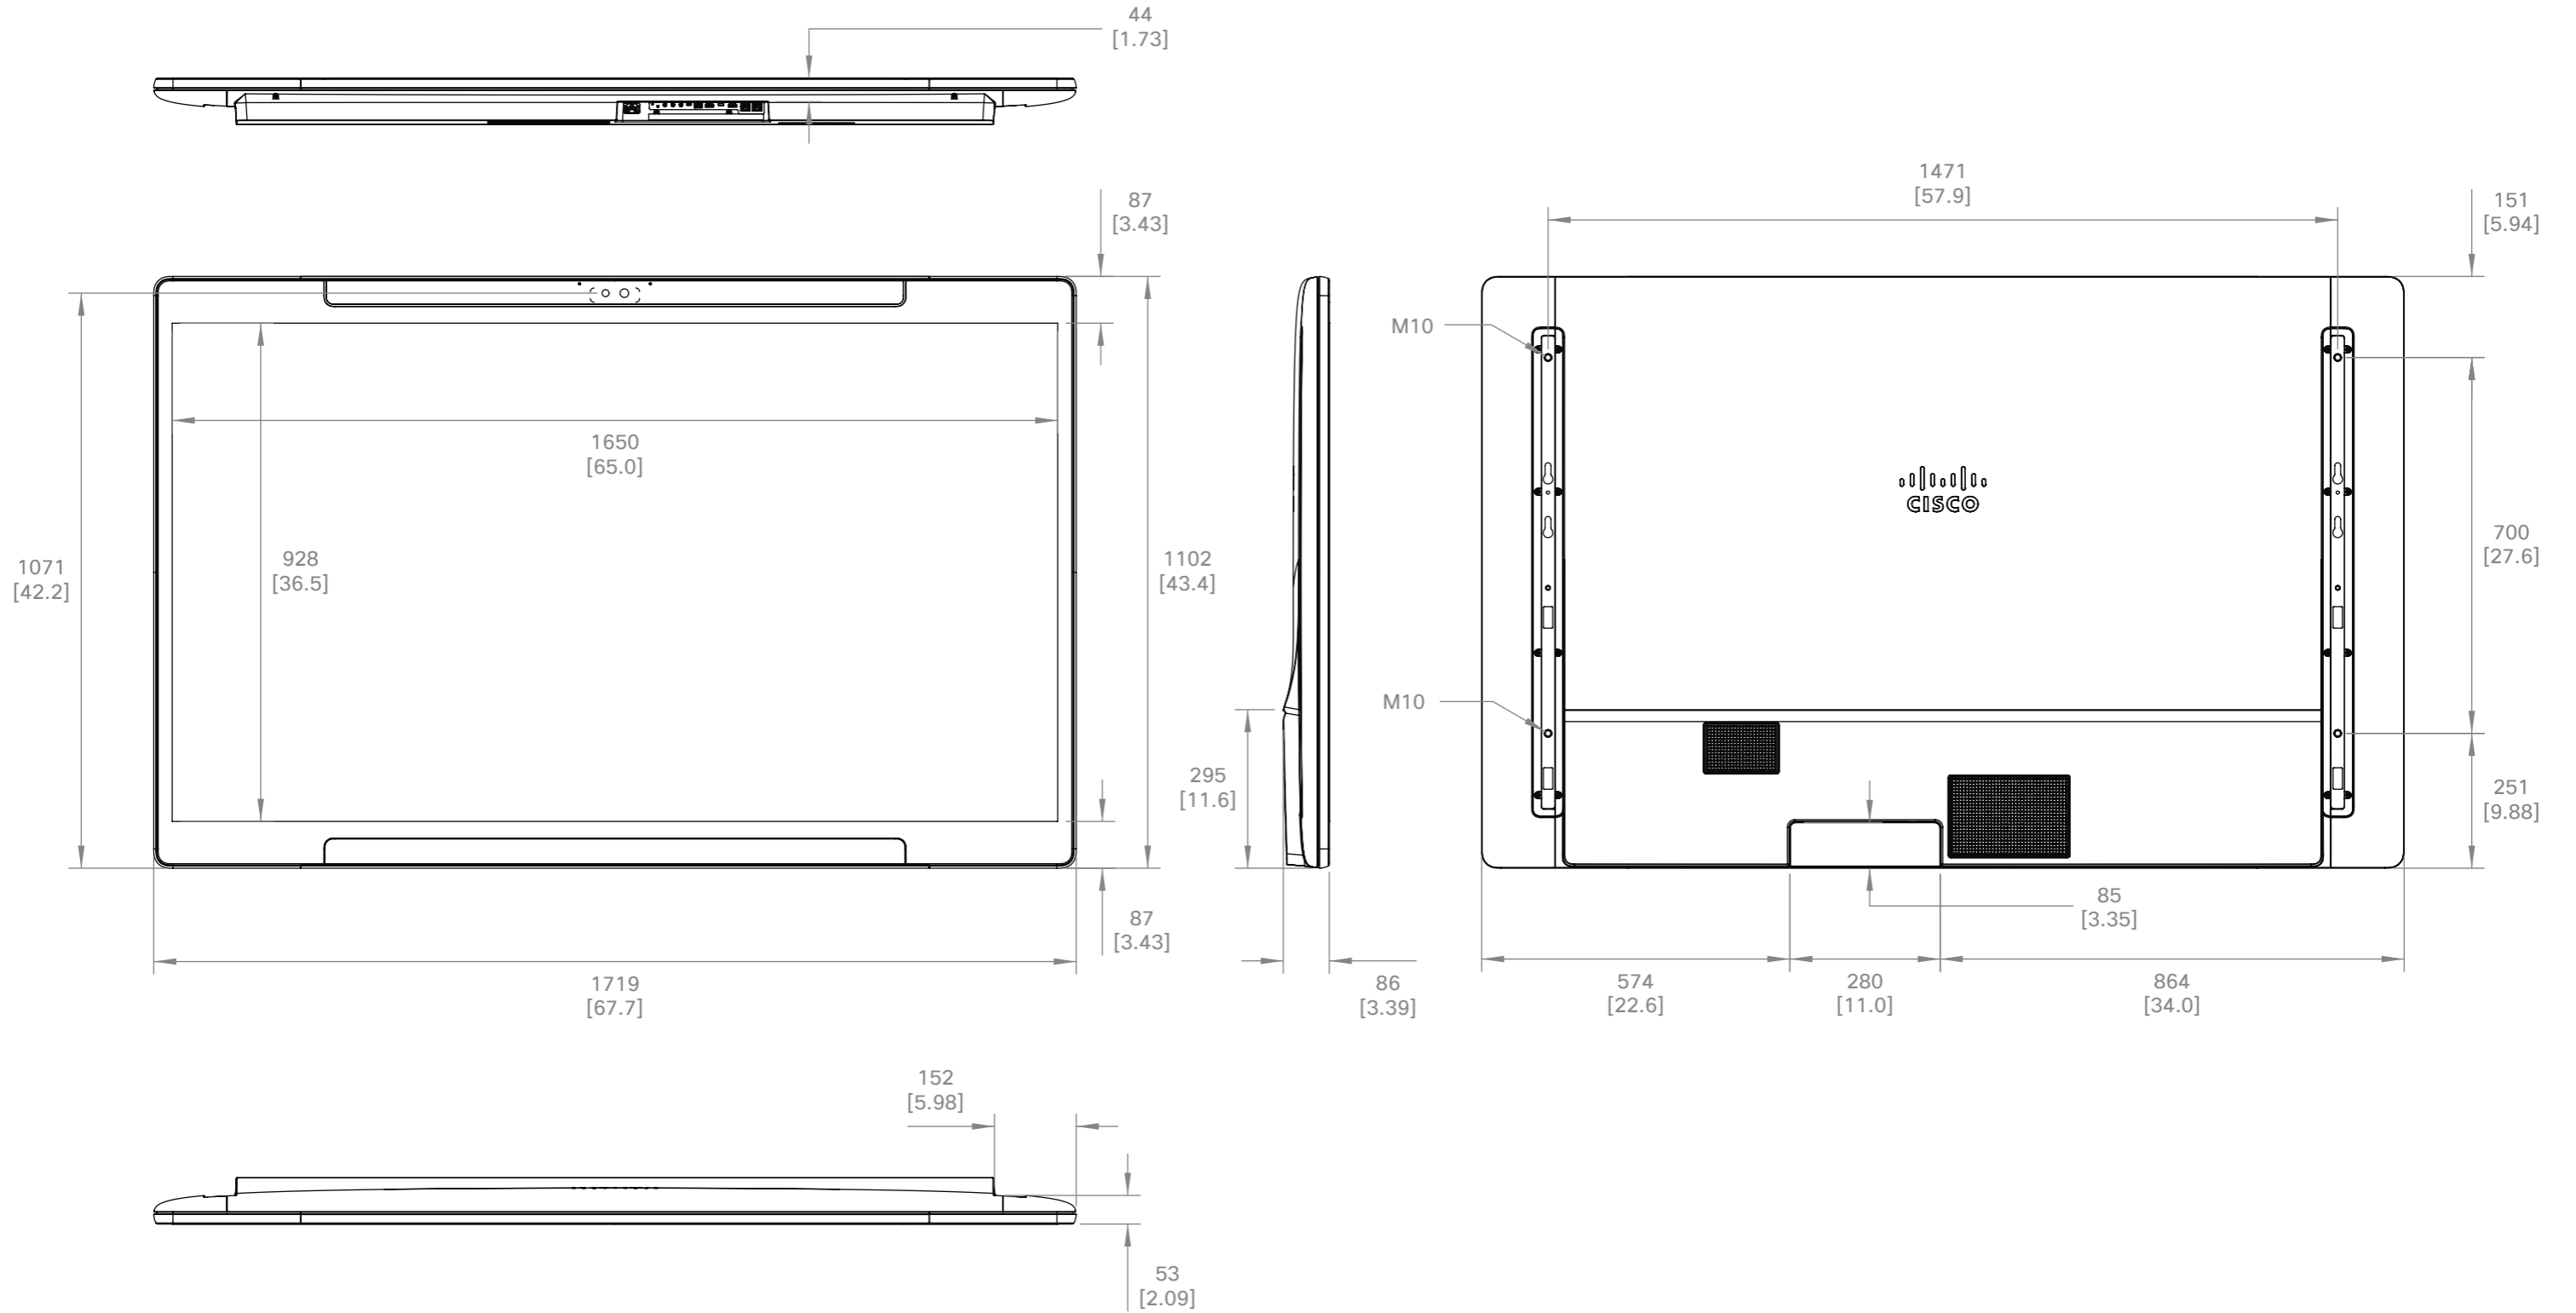

Cisco Board Pro 55
Main unit

Unit:	mm [inch]
Sheet size:	A3
Scale:	1:12

Cisco Board Pro 55
Wall mount

Unit:	mm [inch]
Sheet size:	A3
Scale:	1:12

Cisco Board Pro 55
Floor stand

Unit:	mm [inch]
Sheet size:	A3
Scale:	1:15

 Cisco Board Pro 55 Wheel base	Unit: mm [inch]
	Sheet size: A3
	Scale: 1:15

 Cisco Board Pro 55 Wall stand	Unit: mm [inch]
	Sheet size: A3
	Scale: 1:15

 Cisco Board Pro 75 Main unit	Unit: mm [inch]
	Sheet size: A3
	Scale: 1:12

Cisco Board Pro 75
Wall mount

Unit:	mm [inch]
Sheet size:	A3
Scale:	1:12

Cisco Board Pro 75
 Floor stand

Unit:	mm [inch]
Sheet size:	A3
Scale:	1:15

 Cisco Board Pro 75 Wheel base	Unit: mm [inch]
	Sheet size: A3
	Scale: 1:15

 Cisco Board Pro 75 Wall stand	Unit: mm [inch]
	Sheet size: A3
	Scale: 1:15