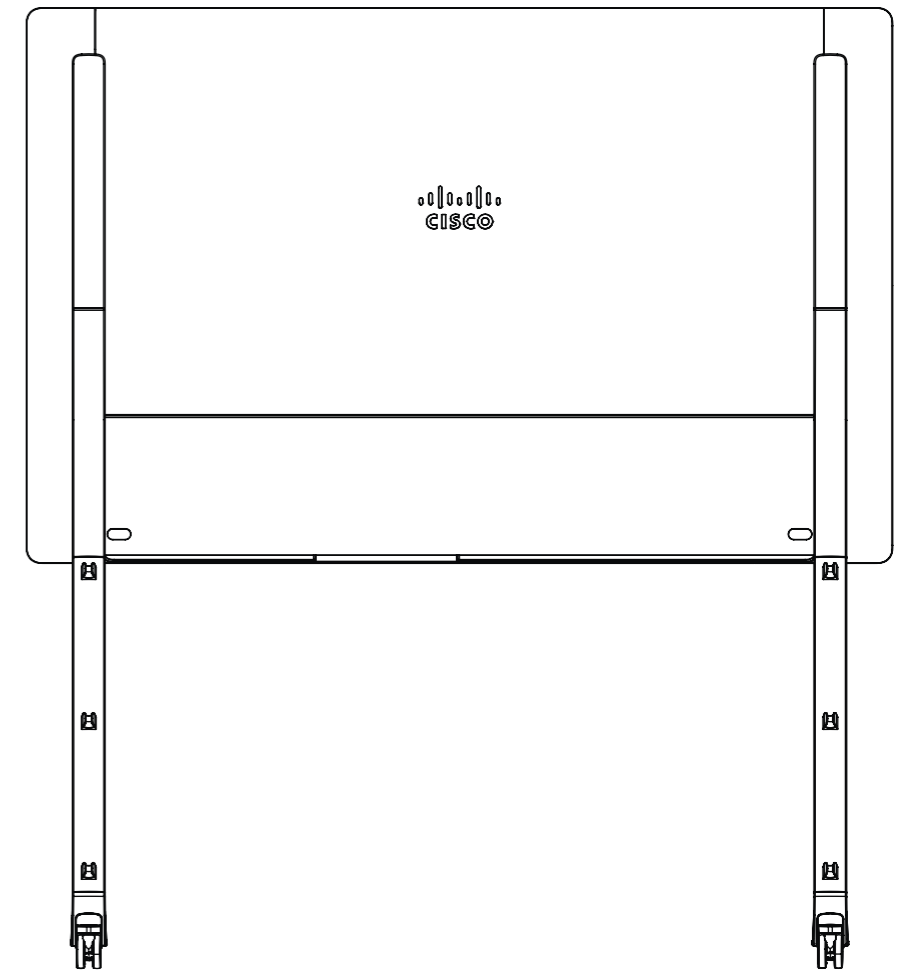

Cisco Board Pro 55
Main unit

Unit:	mm [inch]
Sheet size:	A3
Scale:	1:12

Cisco Board Pro 55
Wall mount

Unit:	mm [inch]
Sheet size:	A3
Scale:	1:12

Cisco Board Pro 55
Floor stand

Unit:	mm [inch]
Sheet size:	A3
Scale:	1:15

 Cisco Board Pro 55 Wheel base	Unit: mm [inch]
	Sheet size: A3
	Scale: 1:15

 Cisco Board Pro 55 Wall stand	Unit: mm [inch]
	Sheet size: A3
	Scale: 1:15

 Cisco Board Pro 75 Main unit	Unit: mm [inch]
	Sheet size: A3
	Scale: 1:12

Cisco Board Pro 75
Wall mount

Unit:	mm [inch]
Sheet size:	A3
Scale:	1:12

Cisco Board Pro 75
 Floor stand

Unit:	mm [inch]
Sheet size:	A3
Scale:	1:15

 Cisco Board Pro 75 Wheel base	Unit: mm [inch]
	Sheet size: A3
	Scale: 1:15

 Cisco Board Pro 75 Wall stand	Unit: mm [inch]
	Sheet size: A3
	Scale: 1:15