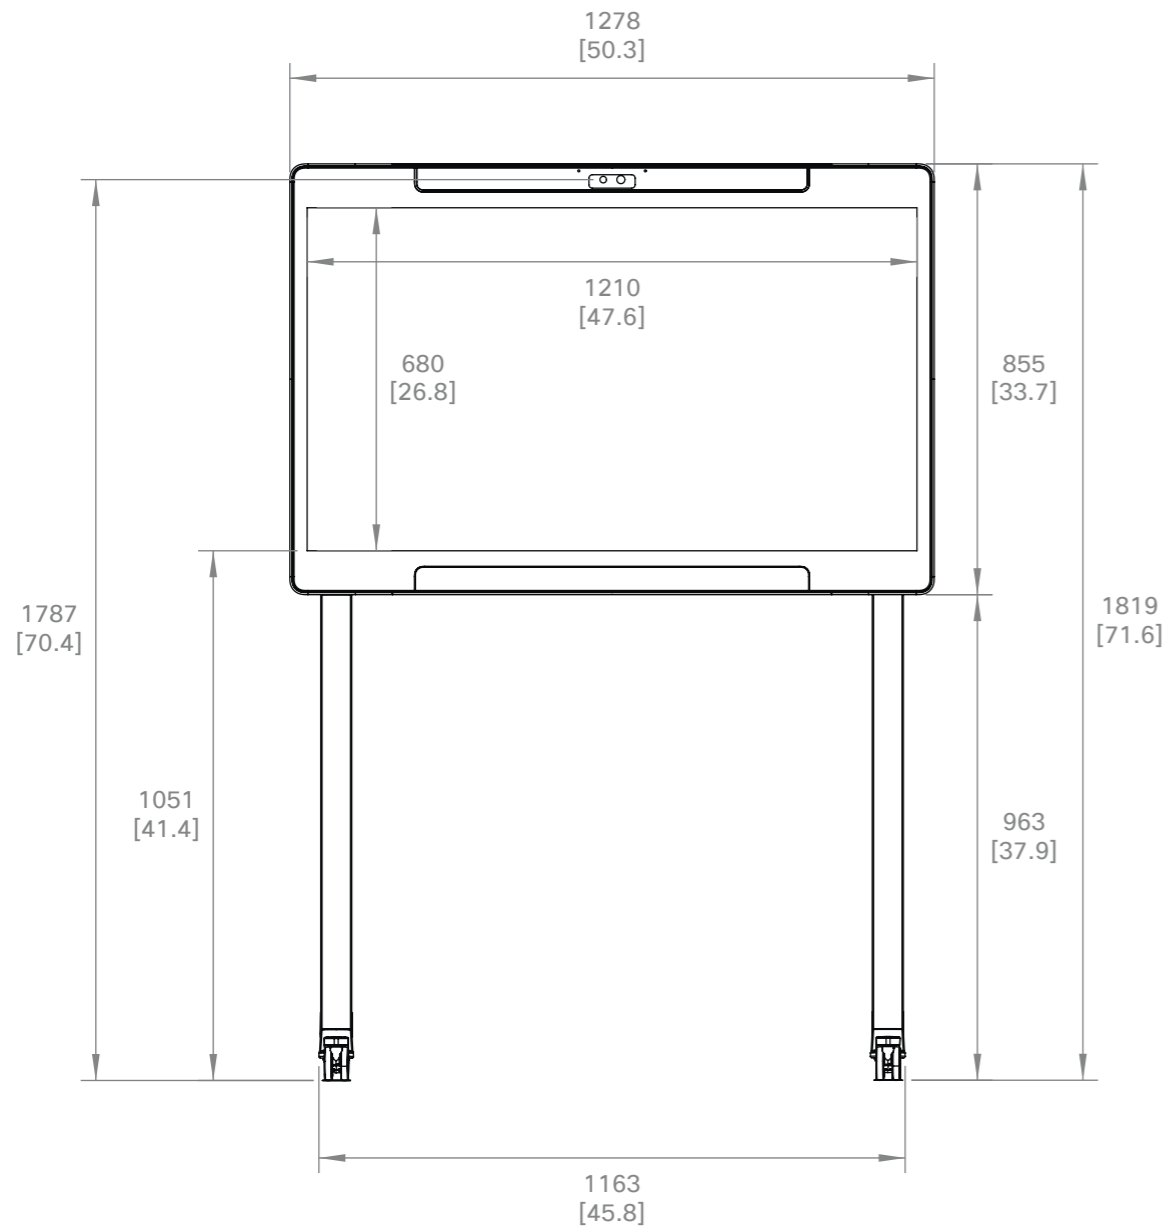

Cisco Board Pro 55
Main unit

Unit:	mm [inch]
Sheet size:	A3
Scale:	1:12

Cisco Board Pro 55
Wall mount

Unit:	mm [inch]
Sheet size:	A3
Scale:	1:12

Cisco Board Pro 55
Floor stand

Unit:	mm [inch]
Sheet size:	A3
Scale:	1:15

 Cisco Board Pro 55 Wheel base	Unit: mm [inch]
	Sheet size: A3
	Scale: 1:15

 Cisco Board Pro 55 Wall stand	Unit: mm [inch]
	Sheet size: A3
	Scale: 1:15

 Cisco Board Pro 75 Main unit	Unit: mm [inch]
	Sheet size: A3
	Scale: 1:12

Cisco Board Pro 75
Wall mount

Unit:	mm [inch]
Sheet size:	A3
Scale:	1:12

Cisco Board Pro 75
 Floor stand

Unit:	mm [inch]
Sheet size:	A3
Scale:	1:15

 Cisco Board Pro 75 Wheel base	Unit: mm [inch]
	Sheet size: A3
	Scale: 1:15

 Cisco Board Pro 75 Wall stand	Unit: mm [inch]
	Sheet size: A3
	Scale: 1:15