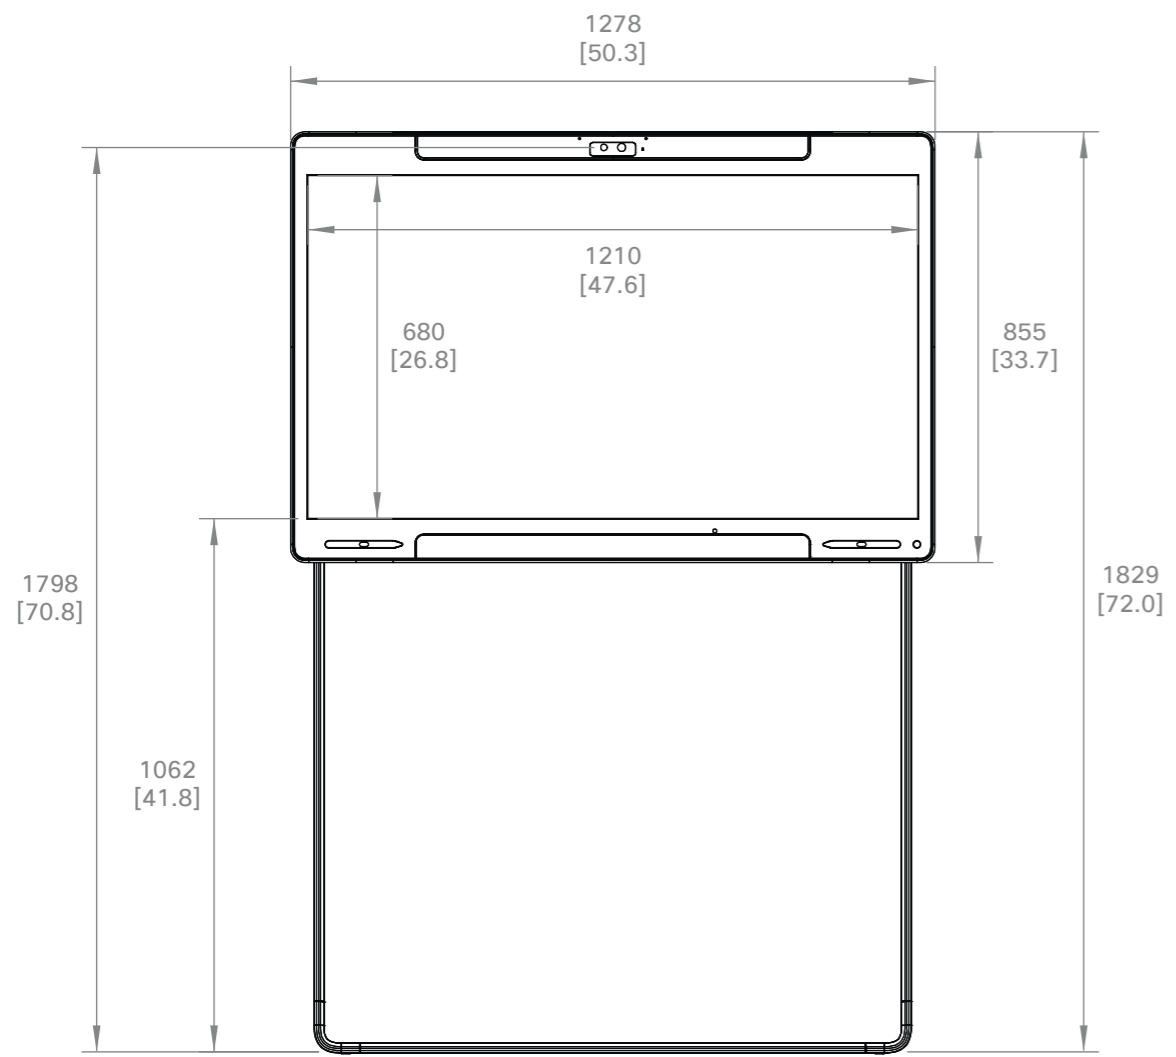

Cisco Board Pro 55
Main unit

Unit:	mm [inch]
Sheet size:	A3
Scale:	1:12

Cisco Board Pro 55
Wall mount

Unit:	mm [inch]
Sheet size:	A3
Scale:	1:12

Cisco Board Pro 55
Floor stand

Unit:	mm [inch]
Sheet size:	A3
Scale:	1:15

 Cisco Board Pro 55 Wheel base	Unit: mm [inch]
	Sheet size: A3
	Scale: 1:15

 Cisco Board Pro 55 Wall stand	Unit: mm [inch]
	Sheet size: A3
	Scale: 1:15

 Cisco Board Pro 75 Main unit	Unit: mm [inch]
	Sheet size: A3
	Scale: 1:12

Cisco Board Pro 75
Wall mount

Unit:	mm [inch]
Sheet size:	A3
Scale:	1:12

Cisco Board Pro 75
 Floor stand

Unit:	mm [inch]
Sheet size:	A3
Scale:	1:15

 Cisco Board Pro 75 Wheel base	Unit: mm [inch]
	Sheet size: A3
	Scale: 1:15

 Cisco Board Pro 75 Wall stand	Unit: mm [inch]
	Sheet size: A3
	Scale: 1:15