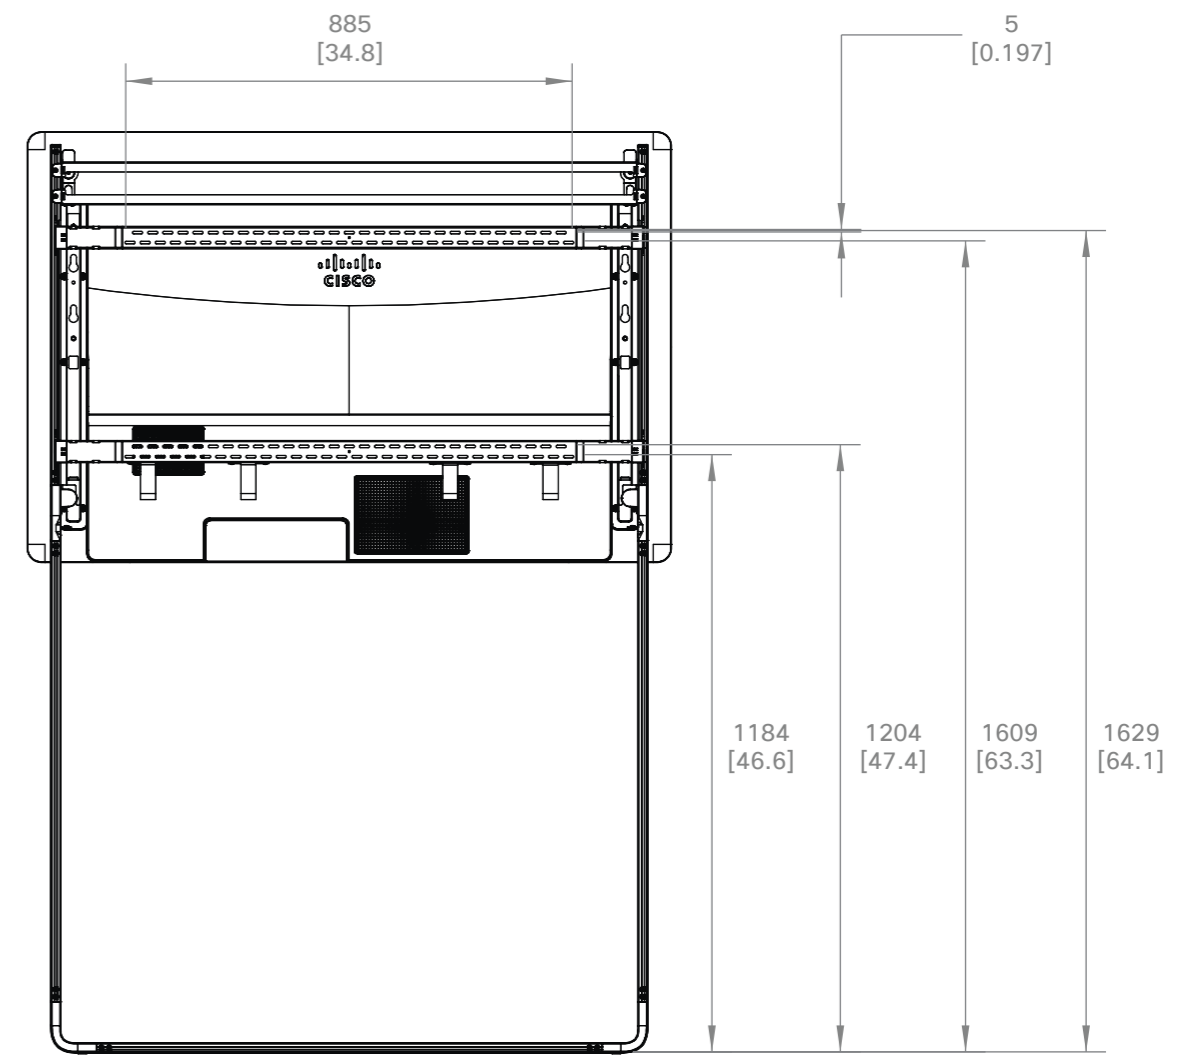

Cisco Board Pro 55
Main unit

Unit:	mm [inch]
Sheet size:	A3
Scale:	1:12

Cisco Board Pro 55
Wall mount

Unit:	mm [inch]
Sheet size:	A3
Scale:	1:12

Cisco Board Pro 55
Floor stand

Unit:	mm [inch]
Sheet size:	A3
Scale:	1:15

 Cisco Board Pro 55 Wheel base	Unit: mm [inch]
	Sheet size: A3
	Scale: 1:15

 Cisco Board Pro 55 Wall stand	Unit: mm [inch]
	Sheet size: A3
	Scale: 1:15

 Cisco Board Pro 75 Main unit	Unit: mm [inch]
	Sheet size: A3
	Scale: 1:12

Cisco Board Pro 75
Wall mount

Unit:	mm [inch]
Sheet size:	A3
Scale:	1:12

Cisco Board Pro 75
 Floor stand

Unit:	mm [inch]
Sheet size:	A3
Scale:	1:15

 Cisco Board Pro 75 Wheel base	Unit: mm [inch]
	Sheet size: A3
	Scale: 1:15

 Cisco Board Pro 75 Wall stand	Unit: mm [inch]
	Sheet size: A3
	Scale: 1:15