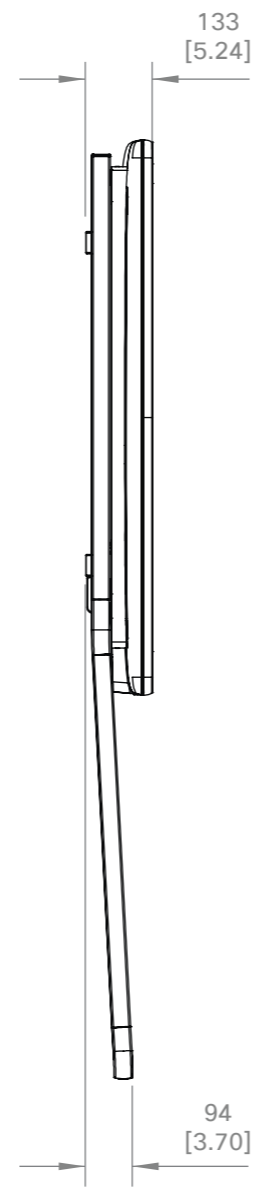

Cisco Board Pro 55
Main unit

Unit:	mm [inch]
Sheet size:	A3
Scale:	1:12

Cisco Board Pro 55
Wall mount

Unit:	mm [inch]
Sheet size:	A3
Scale:	1:12

Cisco Board Pro 55
Floor stand

Unit:	mm [inch]
Sheet size:	A3
Scale:	1:15

 Cisco Board Pro 55 Wheel base	Unit: mm [inch]
	Sheet size: A3
	Scale: 1:15

 Cisco Board Pro 55 Wall stand	Unit: mm [inch]
	Sheet size: A3
	Scale: 1:15

 Cisco Board Pro 75 Main unit	Unit: mm [inch]
	Sheet size: A3
	Scale: 1:12

Cisco Board Pro 75
Wall mount

Unit:	mm [inch]
Sheet size:	A3
Scale:	1:12

Cisco Board Pro 75
 Floor stand

Unit:	mm [inch]
Sheet size:	A3
Scale:	1:15

 Cisco Board Pro 75 Wheel base	Unit: mm [inch]
	Sheet size: A3
	Scale: 1:15

 Cisco Board Pro 75 Wall stand	Unit: mm [inch]
	Sheet size: A3
	Scale: 1:15