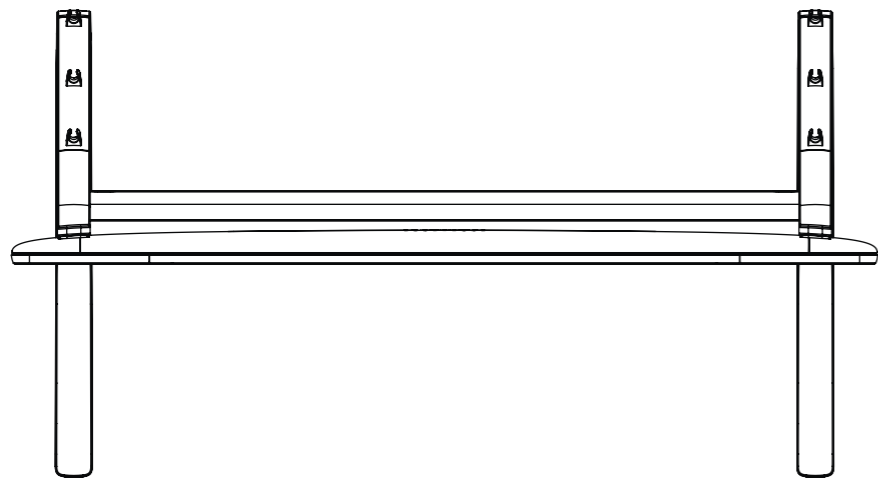

Cisco Board Pro 55
Main unit

Unit:	mm [inch]
Sheet size:	A3
Scale:	1:12

Cisco Board Pro 55
Wall mount

Unit:	mm [inch]
Sheet size:	A3
Scale:	1:12

Cisco Board Pro 55
Floor stand

Unit:	mm [inch]
Sheet size:	A3
Scale:	1:15

 Cisco Board Pro 55 Wheel base	Unit: mm [inch]
	Sheet size: A3
	Scale: 1:15

 Cisco Board Pro 55 Wall stand	Unit: mm [inch]
	Sheet size: A3
	Scale: 1:15

 Cisco Board Pro 75 Main unit	Unit: mm [inch]
	Sheet size: A3
	Scale: 1:12

Cisco Board Pro 75
Wall mount

Unit:	mm [inch]
Sheet size:	A3
Scale:	1:12

Cisco Board Pro 75
 Floor stand

Unit:	mm [inch]
Sheet size:	A3
Scale:	1:15

 Cisco Board Pro 75 Wheel base	Unit: mm [inch]
	Sheet size: A3
	Scale: 1:15