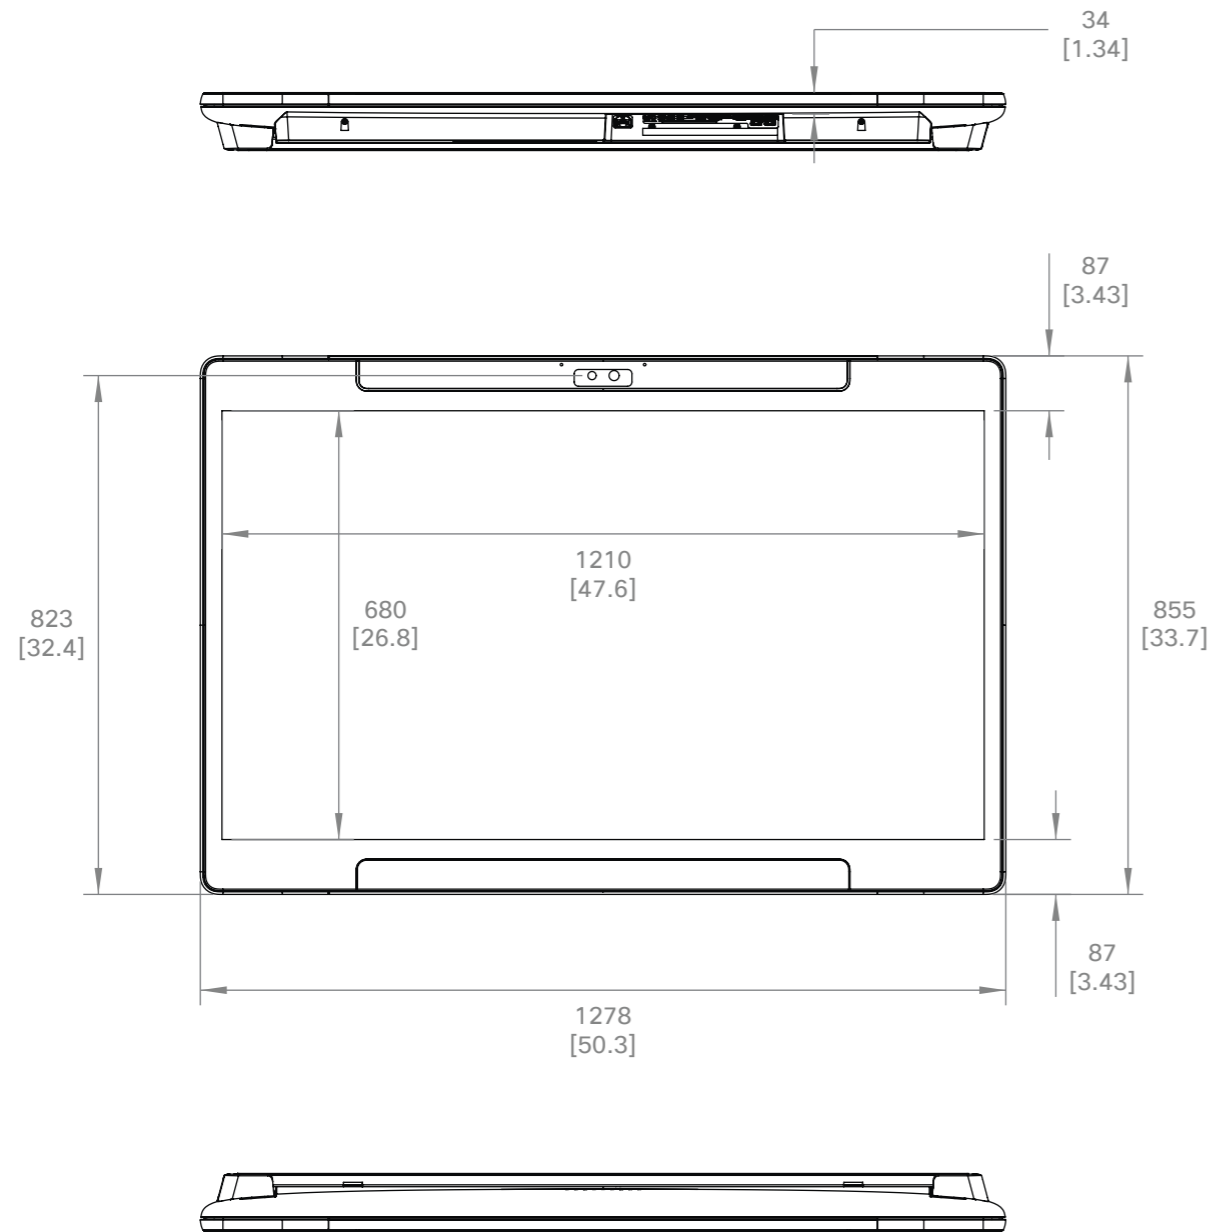

Cisco Board Pro 55
Main unit

Unit:	mm [inch]
Sheet size:	A3
Scale:	1:12

Cisco Board Pro 55
Wall mount

Unit:	mm [inch]
Sheet size:	A3
Scale:	1:12

Cisco Board Pro 55
Floor stand

Unit:	mm [inch]
Sheet size:	A3
Scale:	1:15

 Cisco Board Pro 55 Wheel base	Unit: mm [inch]
	Sheet size: A3
	Scale: 1:15

 Cisco Board Pro 55 Wall stand	Unit: mm [inch]
	Sheet size: A3
	Scale: 1:15

 Cisco Board Pro 75 Main unit	Unit: mm [inch]
	Sheet size: A3
	Scale: 1:12

Cisco Board Pro 75
Wall mount

Unit:	mm [inch]
Sheet size:	A3
Scale:	1:12

Cisco Board Pro 75
 Floor stand

Unit:	mm [inch]
Sheet size:	A3
Scale:	1:15

 Cisco Board Pro 75 Wheel base	Unit: mm [inch]
	Sheet size: A3
	Scale: 1:15

 Cisco Board Pro 75 Wall stand	Unit: mm [inch]
	Sheet size: A3
	Scale: 1:15