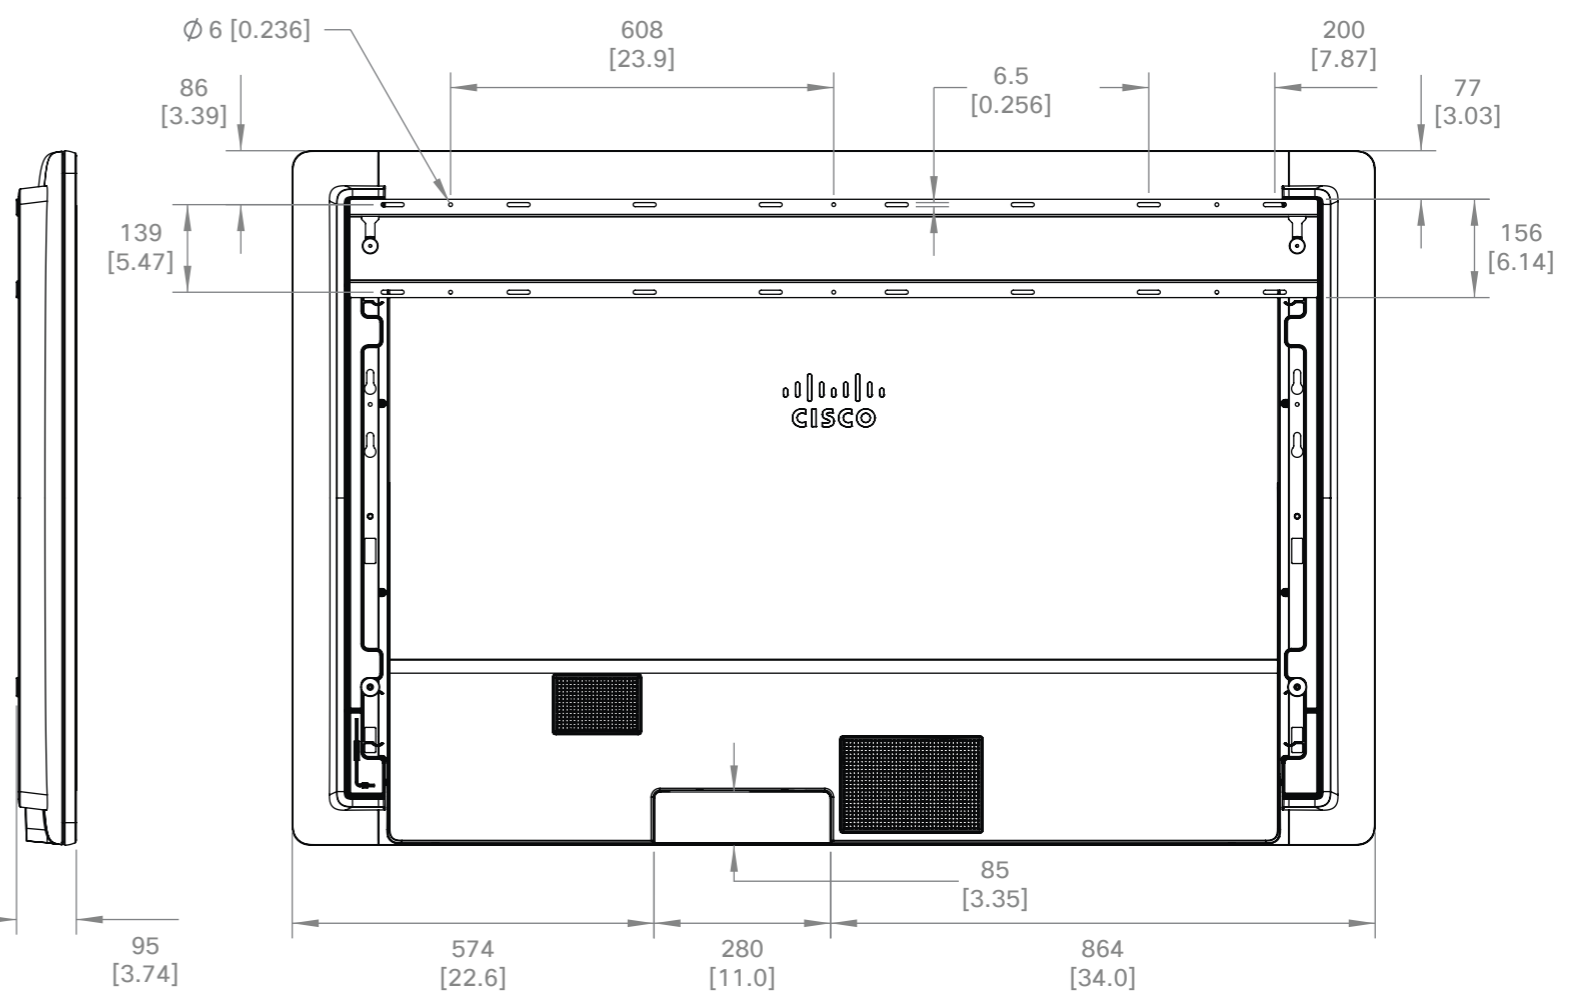

Cisco Board Pro 55
Main unit

Unit:	mm [inch]
Sheet size:	A3
Scale:	1:12

Cisco Board Pro 55
Wall mount

Unit:	mm [inch]
Sheet size:	A3
Scale:	1:12

Cisco Board Pro 55
Floor stand

Unit:	mm [inch]
Sheet size:	A3
Scale:	1:15

 Cisco Board Pro 55 Wheel base	Unit: mm [inch]
	Sheet size: A3
	Scale: 1:15

 Cisco Board Pro 55 Wall stand	Unit: mm [inch]
	Sheet size: A3
	Scale: 1:15

 Cisco Board Pro 75 Main unit	Unit: mm [inch]
	Sheet size: A3
	Scale: 1:12

Cisco Board Pro 75
Wall mount

Unit:	mm [inch]
Sheet size:	A3
Scale:	1:12

Cisco Board Pro 75
 Floor stand

Unit:	mm [inch]
Sheet size:	A3
Scale:	1:15

 Cisco Board Pro 75 Wheel base	Unit: mm [inch]
	Sheet size: A3
	Scale: 1:15

 Cisco Board Pro 75 Wall stand	Unit: mm [inch]
	Sheet size: A3
	Scale: 1:15