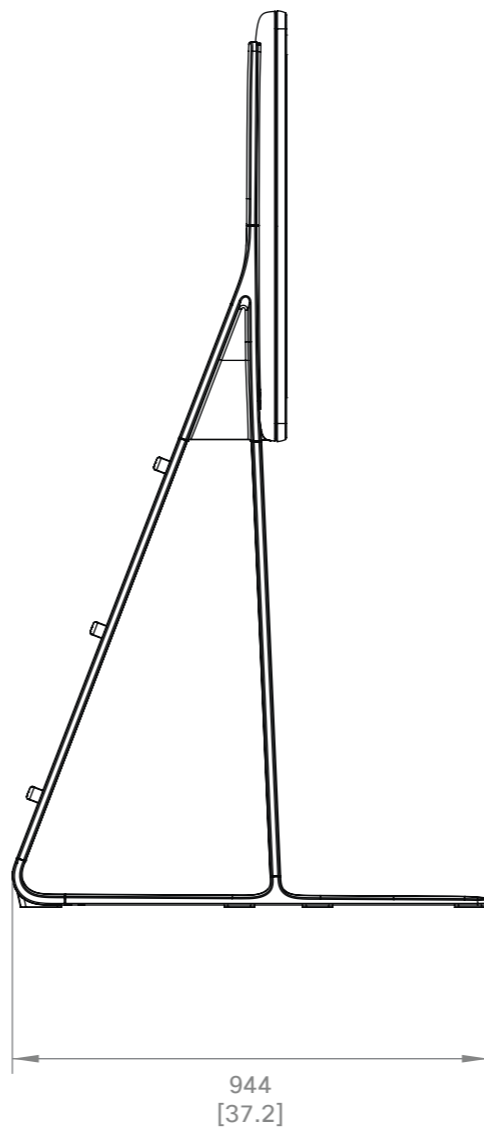

Cisco Board Pro 55
Main unit

Unit:	mm [inch]
Sheet size:	A3
Scale:	1:12

Cisco Board Pro 55
Wall mount

Unit:	mm [inch]
Sheet size:	A3
Scale:	1:12

Cisco Board Pro 55
Floor stand

Unit:	mm [inch]
Sheet size:	A3
Scale:	1:15

 Cisco Board Pro 55 Wheel base	Unit: mm [inch]
	Sheet size: A3
	Scale: 1:15

 Cisco Board Pro 55 Wall stand	Unit: mm [inch]
	Sheet size: A3
	Scale: 1:15

 Cisco Board Pro 75 Main unit	Unit: mm [inch]
	Sheet size: A3
	Scale: 1:12

Cisco Board Pro 75
Wall mount

Unit:	mm [inch]
Sheet size:	A3
Scale:	1:12

Cisco Board Pro 75
 Floor stand

Unit:	mm [inch]
Sheet size:	A3
Scale:	1:15

 Cisco Board Pro 75 Wheel base	Unit: mm [inch]
	Sheet size: A3
	Scale: 1:15

 Cisco Board Pro 75 Wall stand	Unit: mm [inch]
	Sheet size: A3
	Scale: 1:15