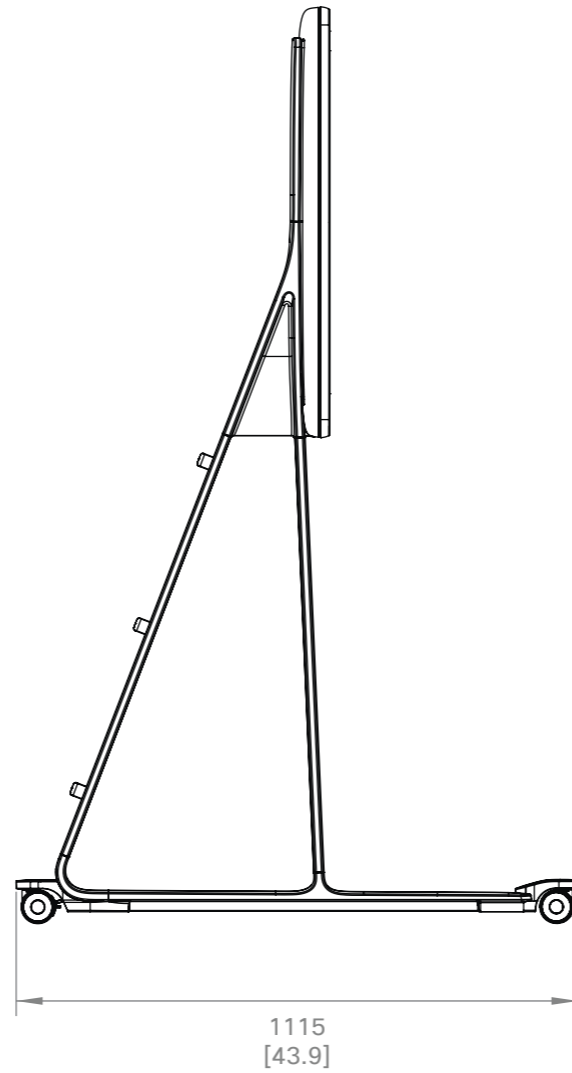

Cisco Board Pro 55
Main unit

Unit:	mm [inch]
Sheet size:	A3
Scale:	1:12

Cisco Board Pro 55
Wall mount

Unit:	mm [inch]
Sheet size:	A3
Scale:	1:12

Cisco Board Pro 55
Floor stand

Unit:	mm [inch]
Sheet size:	A3
Scale:	1:15

 Cisco Board Pro 55 Wheel base	Unit: mm [inch]
	Sheet size: A3
	Scale: 1:15

 Cisco Board Pro 55 Wall stand	Unit: mm [inch]
	Sheet size: A3
	Scale: 1:15

 Cisco Board Pro 75 Main unit	Unit: mm [inch]
	Sheet size: A3
	Scale: 1:12

Cisco Board Pro 75
Wall mount

Unit:	mm [inch]
Sheet size:	A3
Scale:	1:12

Cisco Board Pro 75
 Floor stand

Unit:	mm [inch]
Sheet size:	A3
Scale:	1:15

 Cisco Board Pro 75 Wheel base	Unit: mm [inch]
	Sheet size: A3
	Scale: 1:15

 Cisco Board Pro 75 Wall stand	Unit: mm [inch]
	Sheet size: A3
	Scale: 1:15