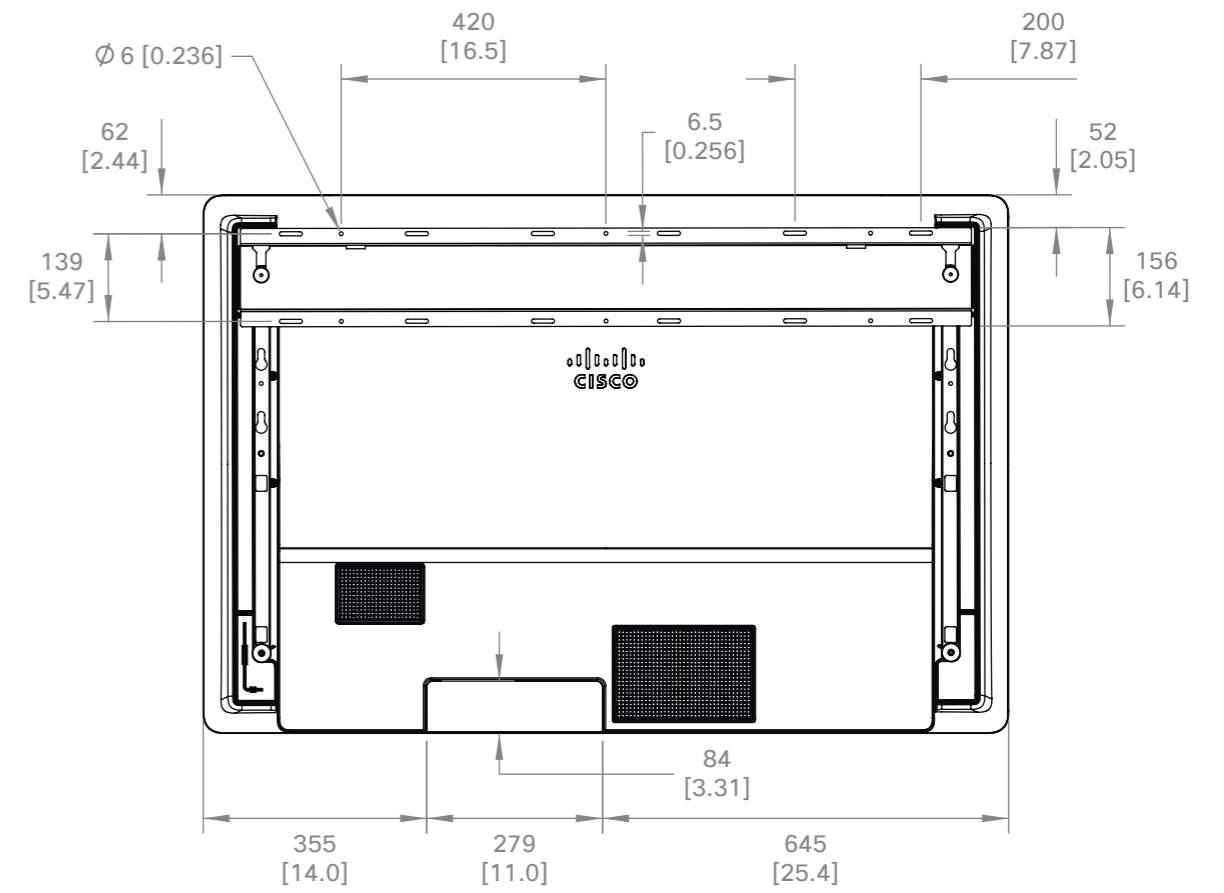

Cisco Board Pro 55
Main unit

Unit:	mm [inch]
Sheet size:	A3
Scale:	1:12

Cisco Board Pro 55
Wall mount

Unit:	mm [inch]
Sheet size:	A3
Scale:	1:12

Cisco Board Pro 55
Floor stand

Unit:	mm [inch]
Sheet size:	A3
Scale:	1:15

 Cisco Board Pro 55 Wheel base	Unit: mm [inch]
	Sheet size: A3
	Scale: 1:15

 Cisco Board Pro 55 Wall stand	Unit: mm [inch]
	Sheet size: A3
	Scale: 1:15

 Cisco Board Pro 75 Main unit	Unit: mm [inch]
	Sheet size: A3
	Scale: 1:12

Cisco Board Pro 75
Wall mount

Unit:	mm [inch]
Sheet size:	A3
Scale:	1:12

Cisco Board Pro 75
 Floor stand

Unit:	mm [inch]
Sheet size:	A3
Scale:	1:15

 Cisco Board Pro 75 Wheel base	Unit: mm [inch]
	Sheet size: A3
	Scale: 1:15

 Cisco Board Pro 75 Wall stand	Unit: mm [inch]
	Sheet size: A3
	Scale: 1:15