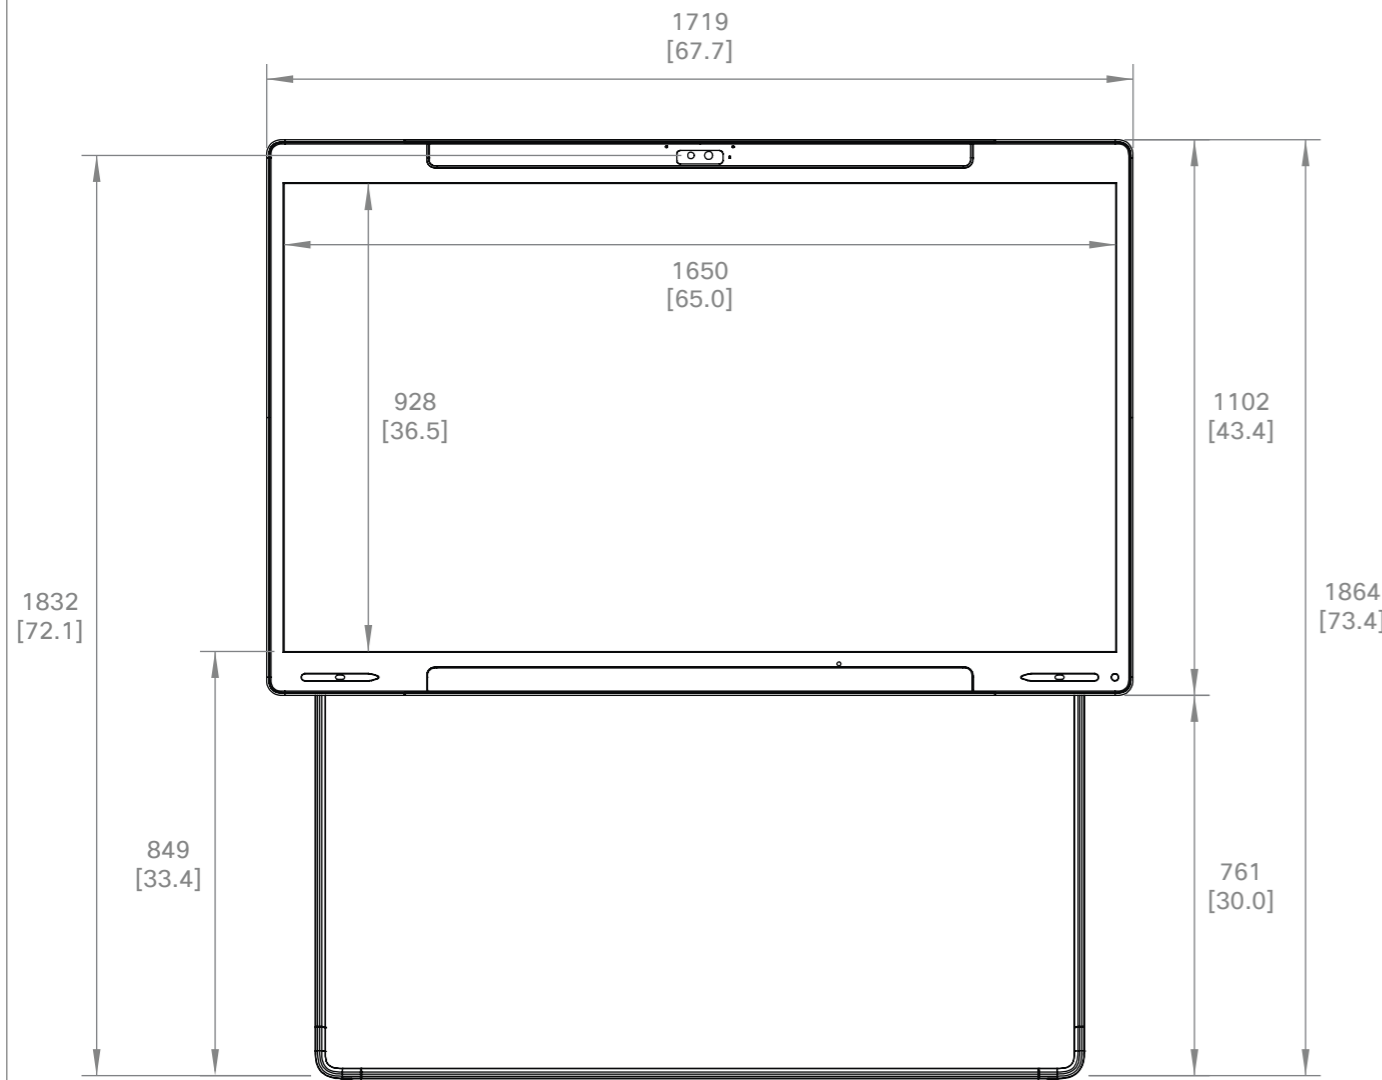

Cisco Board Pro 55
Main unit

Unit:	mm [inch]
Sheet size:	A3
Scale:	1:12

Cisco Board Pro 55
Wall mount

Unit:	mm [inch]
Sheet size:	A3
Scale:	1:12

Cisco Board Pro 55
Floor stand

Unit:	mm [inch]
Sheet size:	A3
Scale:	1:15

 Cisco Board Pro 55 Wheel base	Unit: mm [inch]
	Sheet size: A3
	Scale: 1:15

 Cisco Board Pro 55 Wall stand	Unit: mm [inch]
	Sheet size: A3
	Scale: 1:15

 Cisco Board Pro 75 Main unit	Unit: mm [inch]
	Sheet size: A3
	Scale: 1:12

Cisco Board Pro 75
Wall mount

Unit:	mm [inch]
Sheet size:	A3
Scale:	1:12

Cisco Board Pro 75
 Floor stand

Unit:	mm [inch]
Sheet size:	A3
Scale:	1:15

 Cisco Board Pro 75 Wheel base	Unit: mm [inch]
	Sheet size: A3
	Scale: 1:15

 Cisco Board Pro 75 Wall stand	Unit: mm [inch]
	Sheet size: A3
	Scale: 1:15