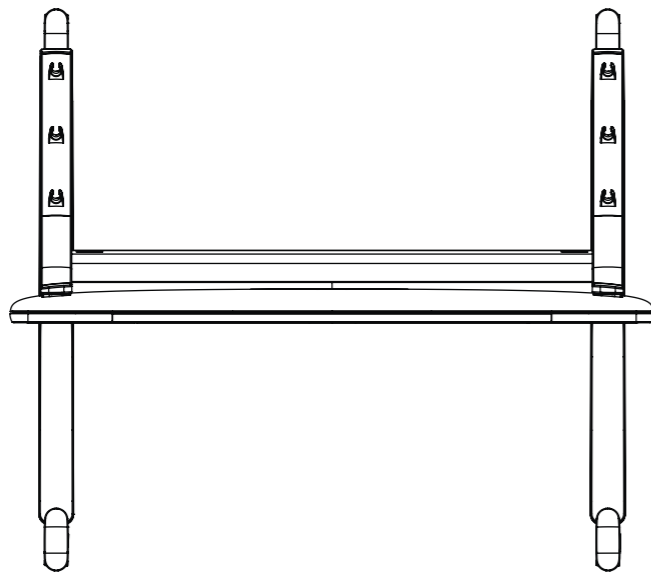

Cisco Board Pro 55
Main unit

Unit:	mm [inch]
Sheet size:	A3
Scale:	1:12

Cisco Board Pro 55
Wall mount

Unit:	mm [inch]
Sheet size:	A3
Scale:	1:12

Cisco Board Pro 55
Floor stand

Unit:	mm [inch]
Sheet size:	A3
Scale:	1:15

 Cisco Board Pro 55 Wheel base	Unit: mm [inch]
	Sheet size: A3
	Scale: 1:15

 Cisco Board Pro 55 Wall stand	Unit: mm [inch]
	Sheet size: A3
	Scale: 1:15

 Cisco Board Pro 75 Main unit	Unit: mm [inch]
	Sheet size: A3
	Scale: 1:12

Cisco Board Pro 75
Wall mount

Unit:	mm [inch]
Sheet size:	A3
Scale:	1:12

Cisco Board Pro 75
 Floor stand

Unit:	mm [inch]
Sheet size:	A3
Scale:	1:15

 Cisco Board Pro 75 Wheel base	Unit: mm [inch]
	Sheet size: A3
	Scale: 1:15

 Cisco Board Pro 75 Wall stand	Unit: mm [inch]
	Sheet size: A3
	Scale: 1:15