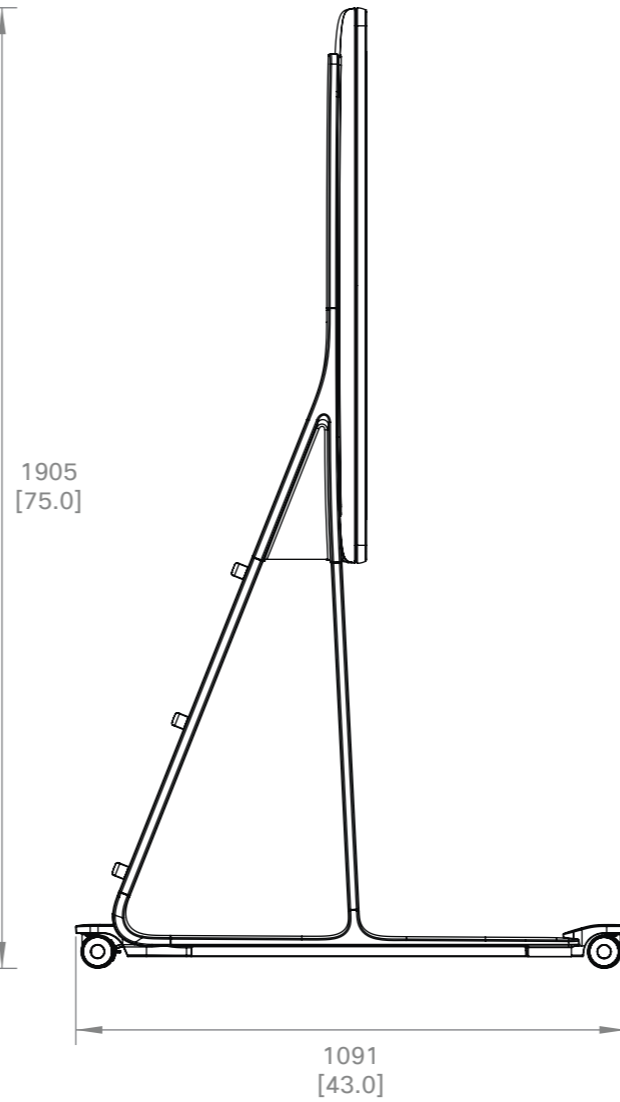

Cisco Board Pro 55
Main unit

Unit:	mm [inch]
Sheet size:	A3
Scale:	1:12

Cisco Board Pro 55
Wall mount

Unit:	mm [inch]
Sheet size:	A3
Scale:	1:12

Cisco Board Pro 55
Floor stand

Unit:	mm [inch]
Sheet size:	A3
Scale:	1:15

 Cisco Board Pro 55 Wheel base	Unit: mm [inch]
	Sheet size: A3
	Scale: 1:15

 Cisco Board Pro 55 Wall stand	Unit: mm [inch]
	Sheet size: A3
	Scale: 1:15

 Cisco Board Pro 75 Main unit	Unit: mm [inch]
	Sheet size: A3
	Scale: 1:12

Cisco Board Pro 75
Wall mount

Unit:	mm [inch]
Sheet size:	A3
Scale:	1:12

Cisco Board Pro 75
 Floor stand

Unit:	mm [inch]
Sheet size:	A3
Scale:	1:15

 Cisco Board Pro 75 Wheel base	Unit: mm [inch]
	Sheet size: A3
	Scale: 1:15

 Cisco Board Pro 75 Wall stand	Unit: mm [inch]
	Sheet size: A3
	Scale: 1:15