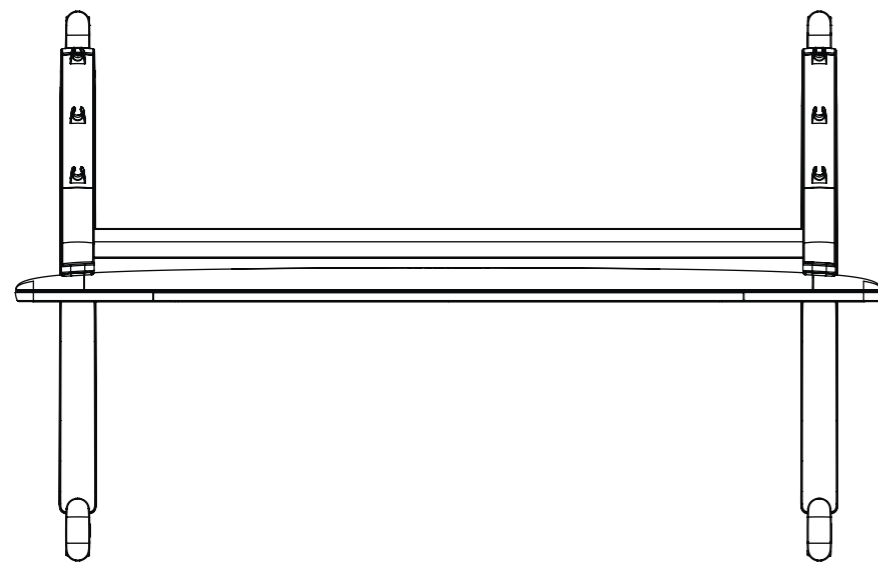

Cisco Board Pro 55
Main unit

Unit:	mm [inch]
Sheet size:	A3
Scale:	1:12

Cisco Board Pro 55
Wall mount

Unit:	mm [inch]
Sheet size:	A3
Scale:	1:12

Cisco Board Pro 55
Floor stand

Unit:	mm [inch]
Sheet size:	A3
Scale:	1:15

 Cisco Board Pro 55 Wheel base	Unit: mm [inch]
	Sheet size: A3
	Scale: 1:15

 Cisco Board Pro 55 Wall stand	Unit: mm [inch]
	Sheet size: A3
	Scale: 1:15

 Cisco Board Pro 75 Main unit	Unit: mm [inch]
	Sheet size: A3
	Scale: 1:12

Cisco Board Pro 75
Wall mount

Unit:	mm [inch]
Sheet size:	A3
Scale:	1:12

Cisco Board Pro 75
 Floor stand

Unit:	mm [inch]
Sheet size:	A3
Scale:	1:15

 Cisco Board Pro 75 Wheel base	Unit: mm [inch]
	Sheet size: A3
	Scale: 1:15