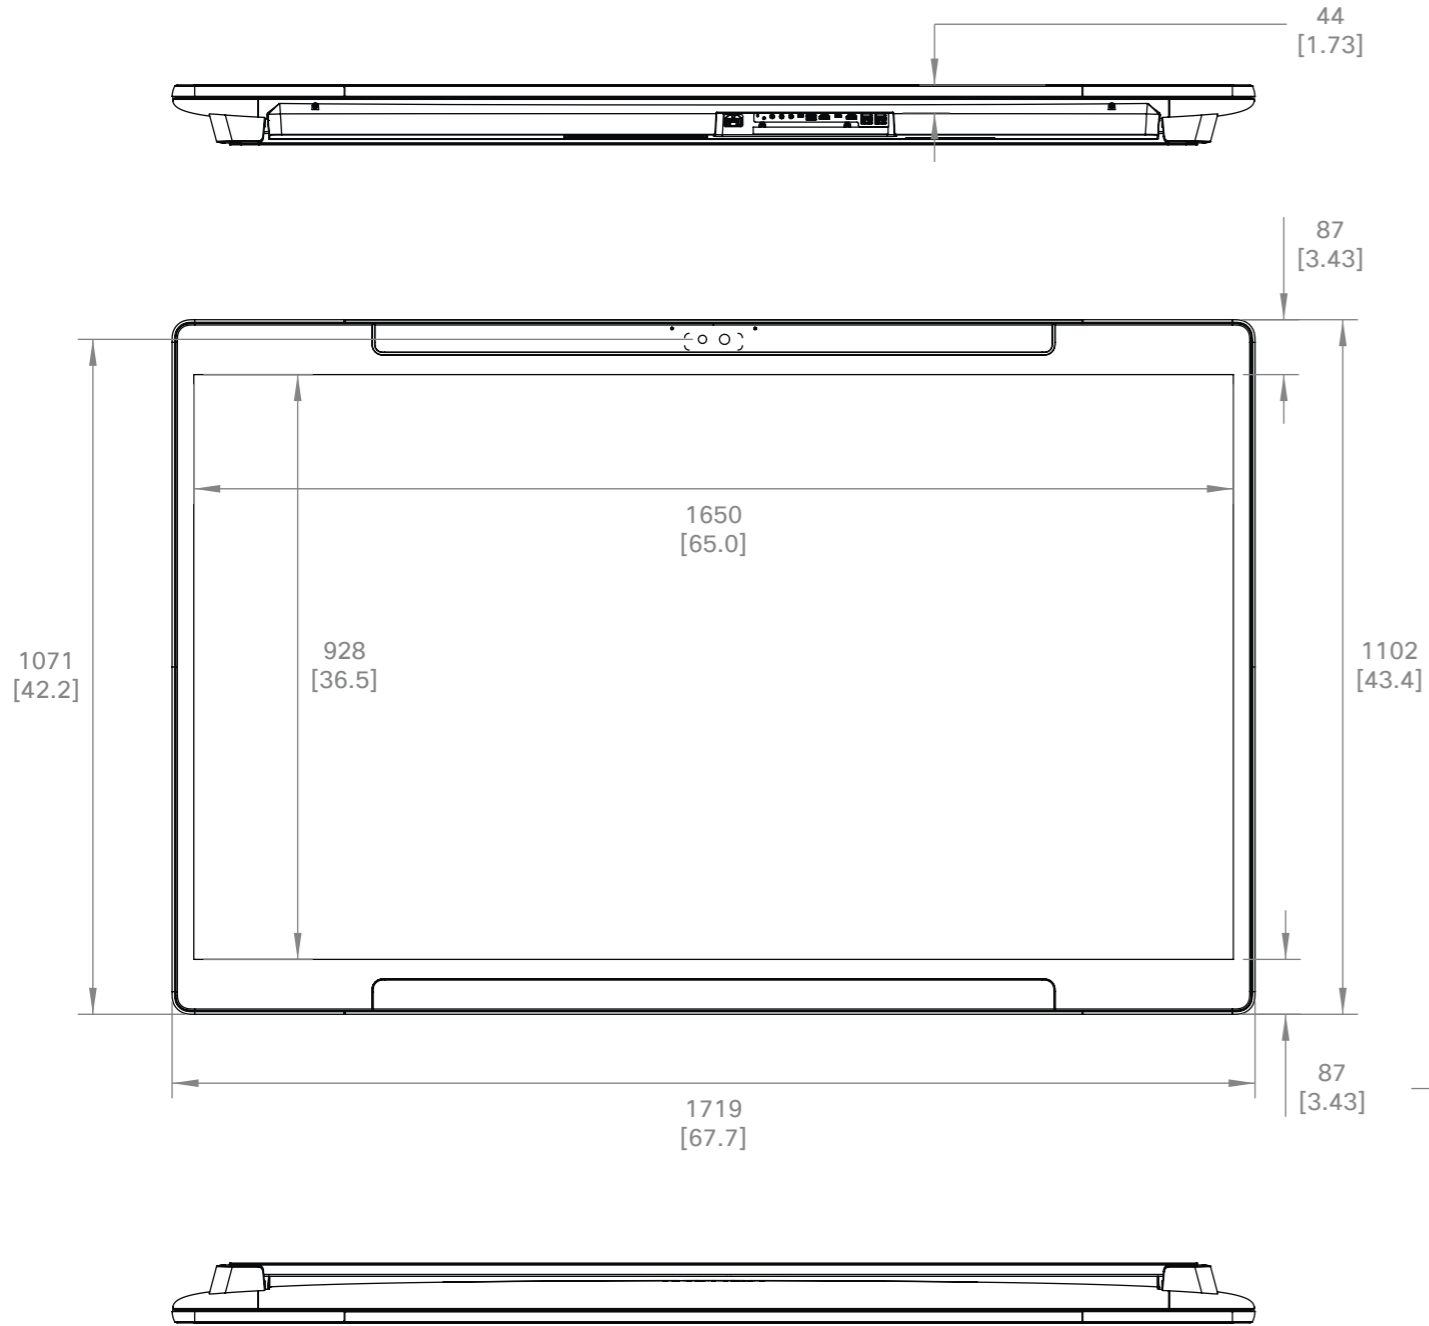

Cisco Board Pro 55
Main unit

Unit:	mm [inch]
Sheet size:	A3
Scale:	1:12

Cisco Board Pro 55
Wall mount

Unit:	mm [inch]
Sheet size:	A3
Scale:	1:12

Cisco Board Pro 55
Floor stand

Unit:	mm [inch]
Sheet size:	A3
Scale:	1:15

 Cisco Board Pro 55 Wheel base	Unit: mm [inch]
	Sheet size: A3
	Scale: 1:15

 Cisco Board Pro 55 Wall stand	Unit: mm [inch]
	Sheet size: A3
	Scale: 1:15

 Cisco Board Pro 75 Main unit	Unit: mm [inch]
	Sheet size: A3
	Scale: 1:12

Cisco Board Pro 75
Wall mount

Unit:	mm [inch]
Sheet size:	A3
Scale:	1:12

Cisco Board Pro 75
 Floor stand

Unit:	mm [inch]
Sheet size:	A3
Scale:	1:15

 Cisco Board Pro 75 Wheel base	Unit: mm [inch]
	Sheet size: A3
	Scale: 1:15

 Cisco Board Pro 75 Wall stand	Unit: mm [inch]
	Sheet size: A3
	Scale: 1:15