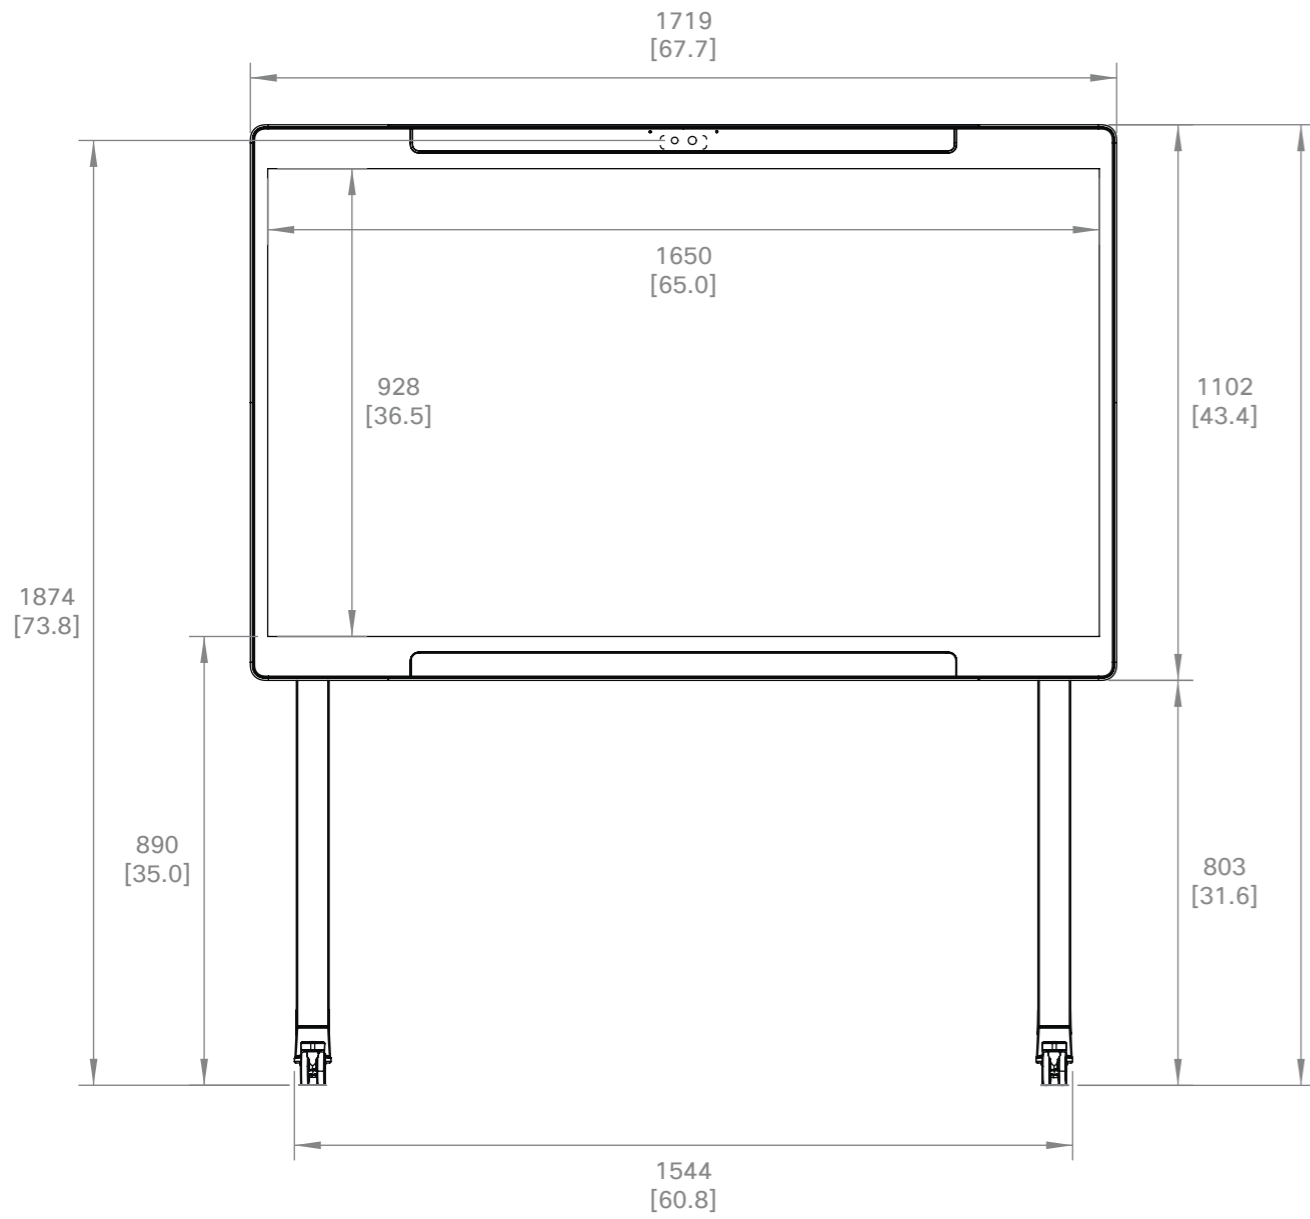

Cisco Board Pro 55
Main unit

Unit:	mm [inch]
Sheet size:	A3
Scale:	1:12

Cisco Board Pro 55
Wall mount

Unit:	mm [inch]
Sheet size:	A3
Scale:	1:12

Cisco Board Pro 55
Floor stand

Unit:	mm [inch]
Sheet size:	A3
Scale:	1:15

 Cisco Board Pro 55 Wheel base	Unit: mm [inch]
	Sheet size: A3
	Scale: 1:15

 Cisco Board Pro 55 Wall stand	Unit: mm [inch]
	Sheet size: A3
	Scale: 1:15

 Cisco Board Pro 75 Main unit	Unit: mm [inch]
	Sheet size: A3
	Scale: 1:12

Cisco Board Pro 75
Wall mount

Unit:	mm [inch]
Sheet size:	A3
Scale:	1:12

Cisco Board Pro 75
 Floor stand

Unit:	mm [inch]
Sheet size:	A3
Scale:	1:15

 Cisco Board Pro 75 Wheel base	Unit: mm [inch]
	Sheet size: A3
	Scale: 1:15

 Cisco Board Pro 75 Wall stand	Unit: mm [inch]
	Sheet size: A3
	Scale: 1:15