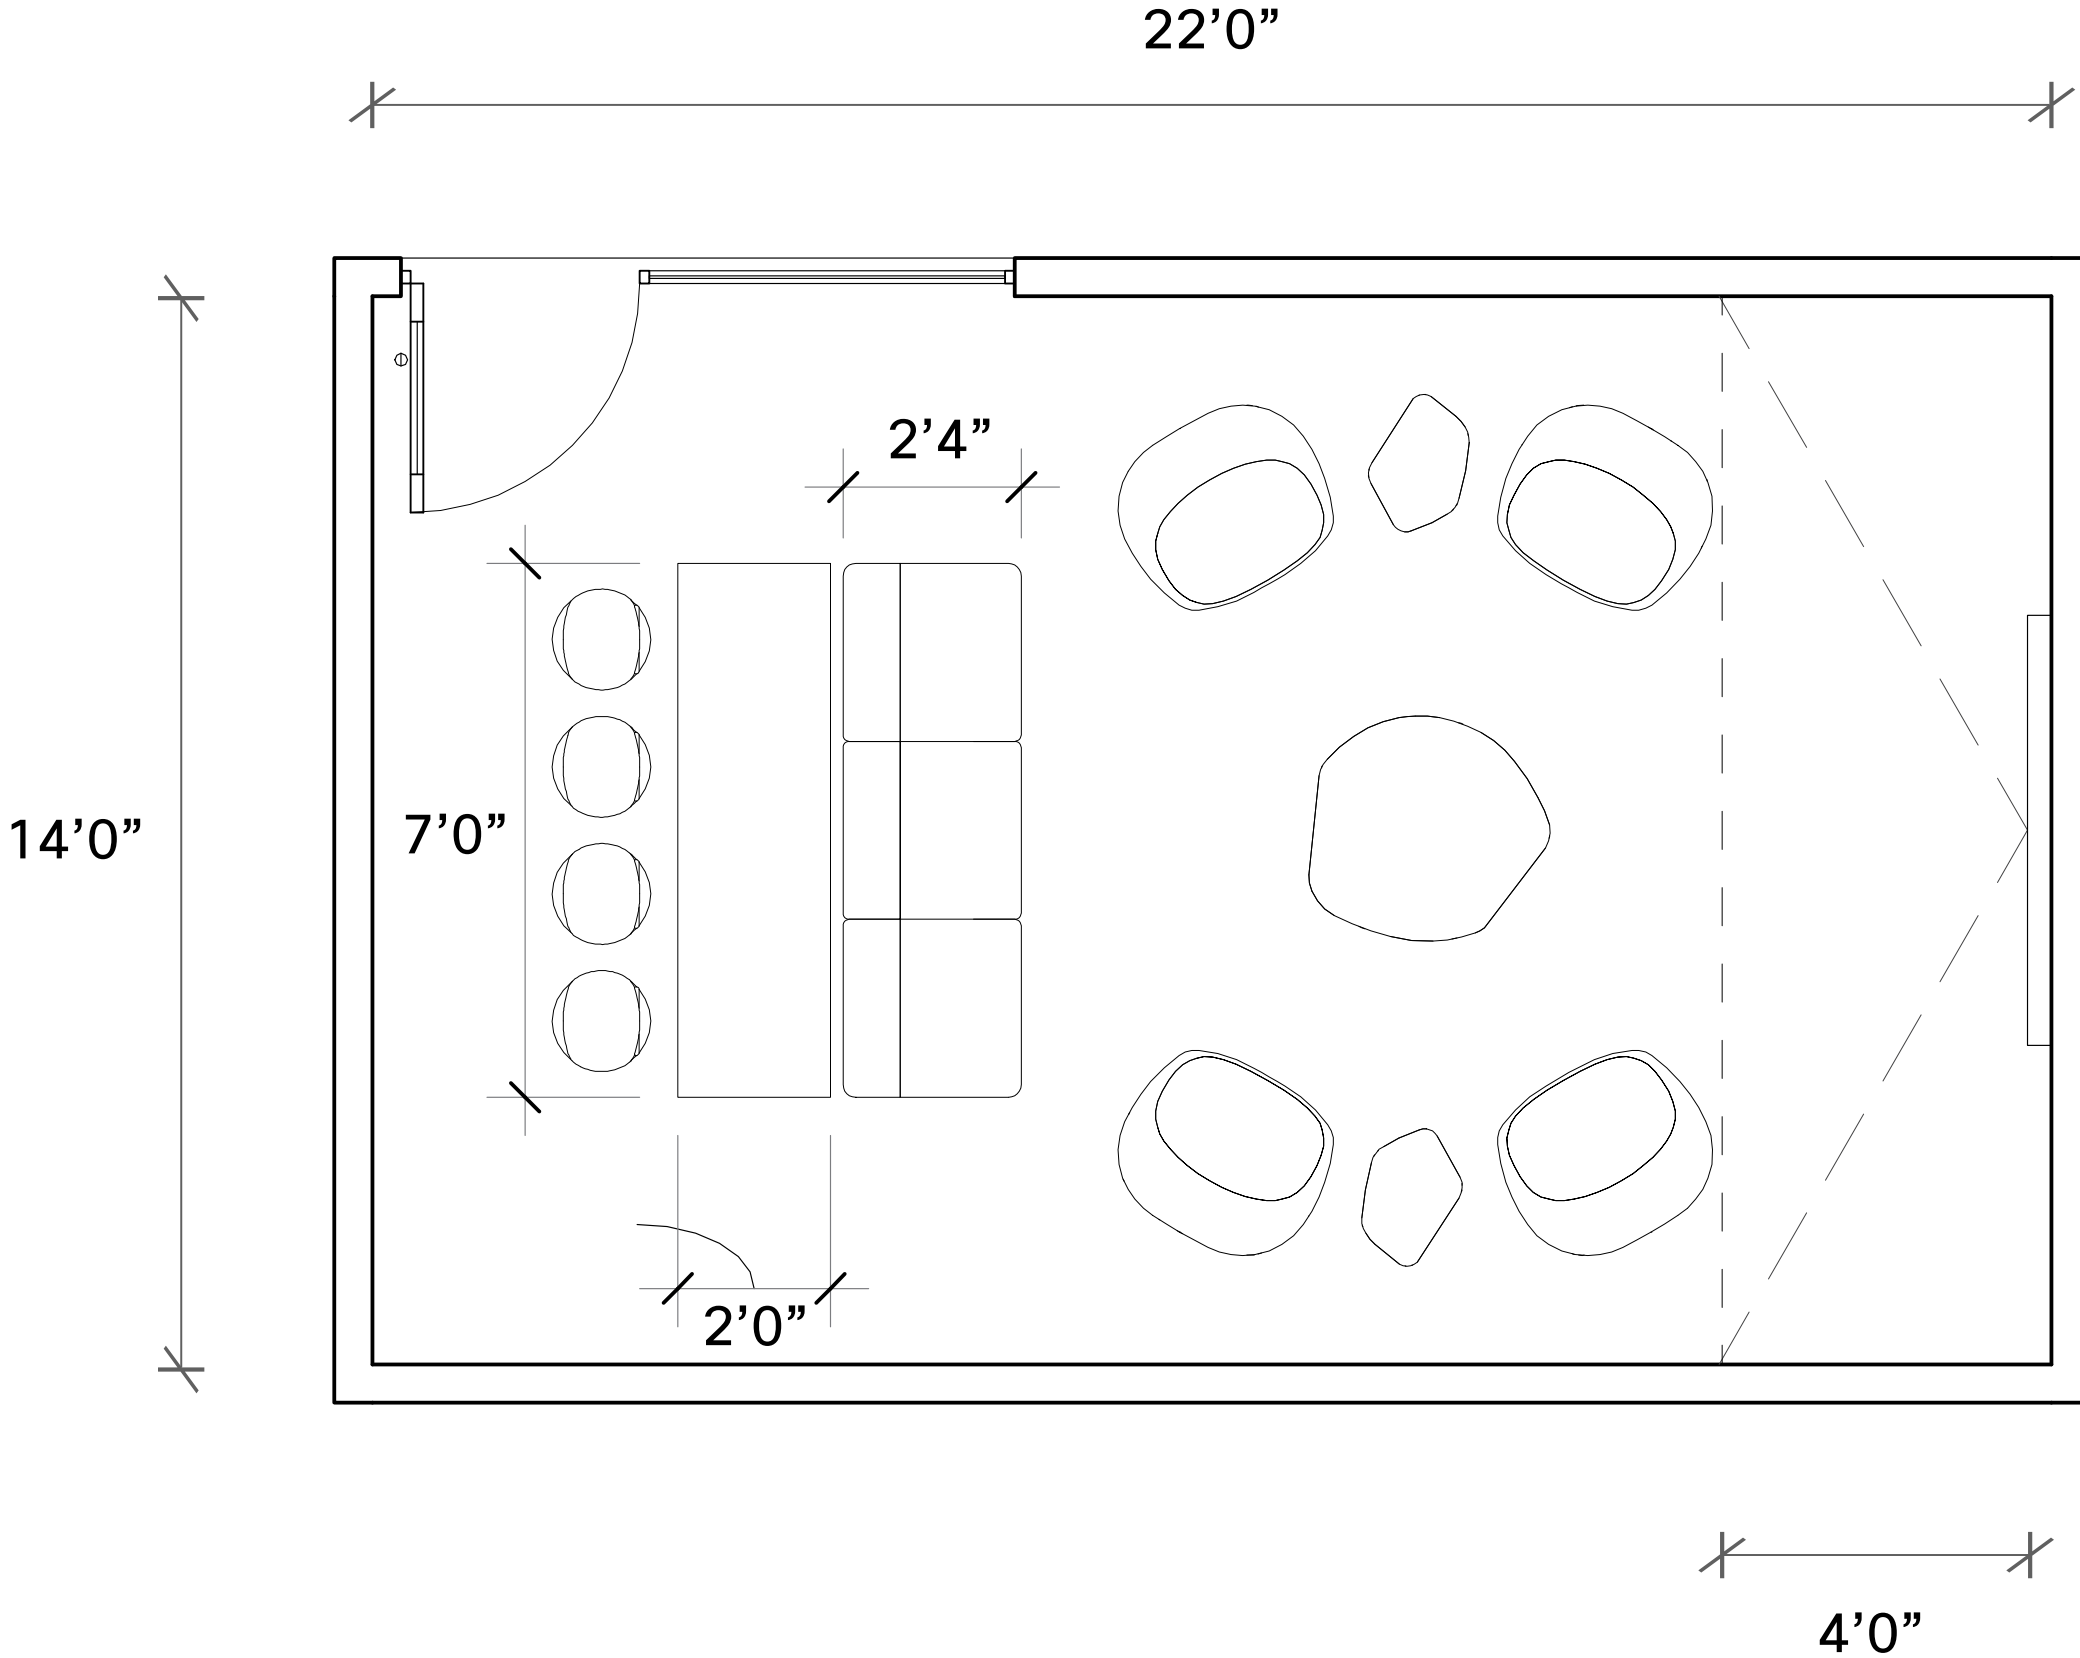

Innovation Suite

Room Layout