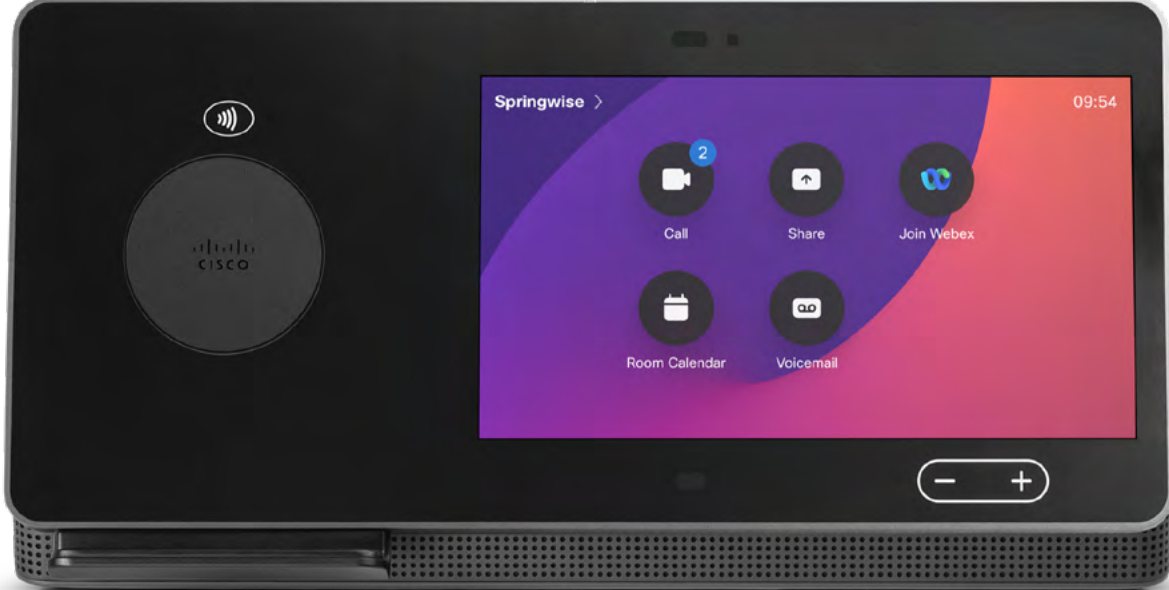

### Features

- Webex Desk Hub
- Webex Desk Camera
- 24" or 27" display
- Teknion Navigate Height-Adjustable Table
- Humanscale Liberty Task chair

# Hot Desk Components

Humanscale Liberty Task Chair

Humanscale

Webex Desk Hub

BYO bluetooth  
headset recommended

Teknion Navigate  
Height Adjustable Table  
with PoE conversion kit

PoE Conversion Kit by:  
MHT Lighting

teknion

Webex Desk Camera

webex