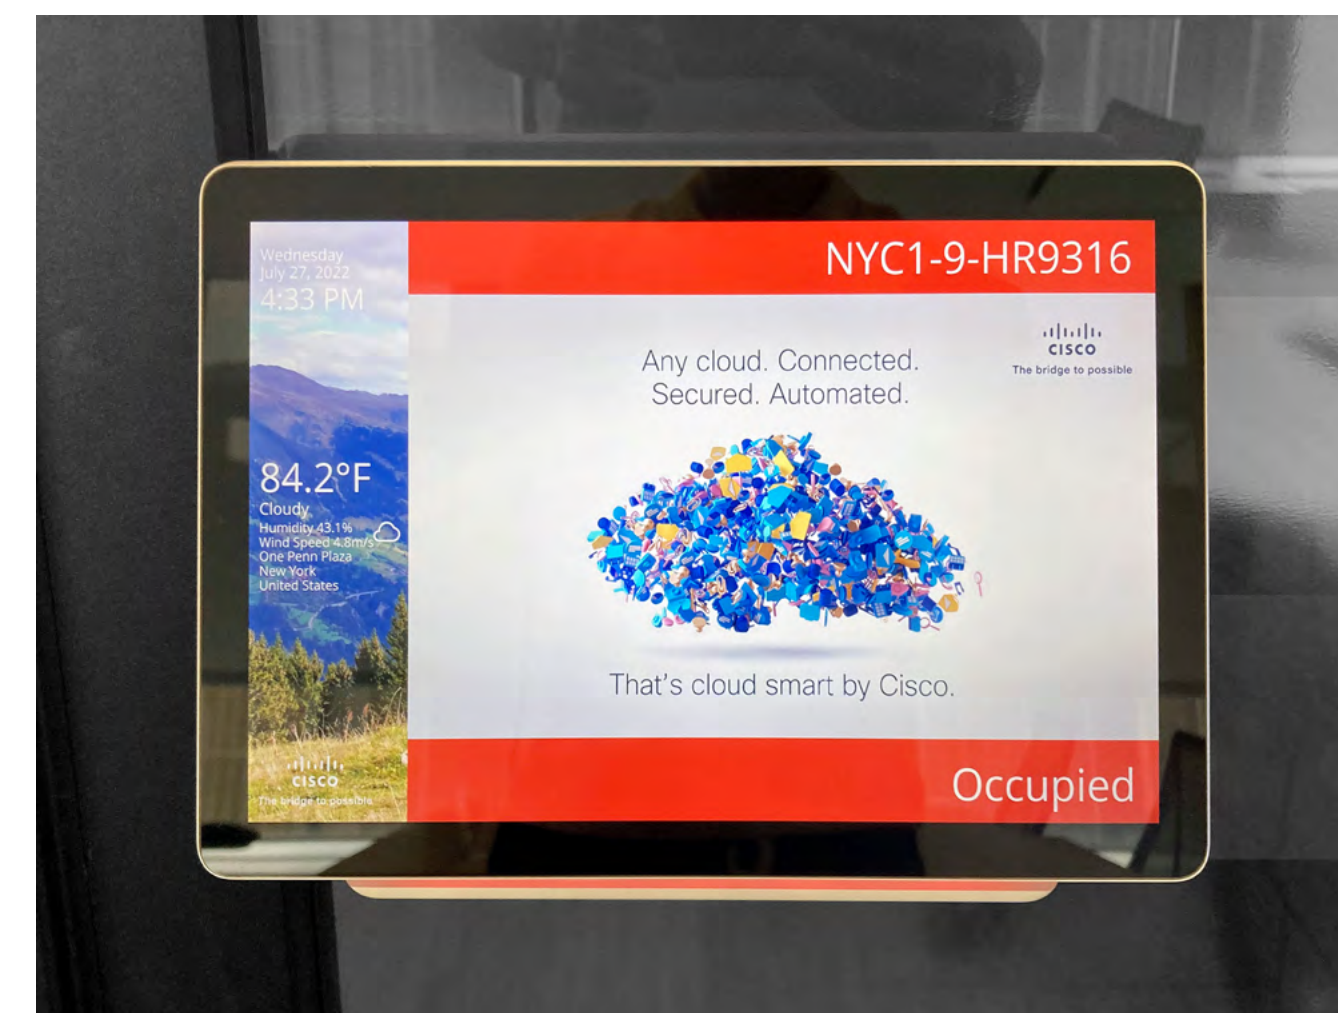

## Room Signage

Webex Room Navigator  
Wall Mounted Version

### Bookable Rooms

The Webex Navigator – through its integration with O365, Exchange and Google Calendar – enables seamless room booking, calendar view, meeting information, and meeting extension with a few taps on the touch screen.

### Adhoc Rooms

The Webex Navigator uses an in-house developed web app to change the display and LED light based on occupancy, green available, and red for occupied.