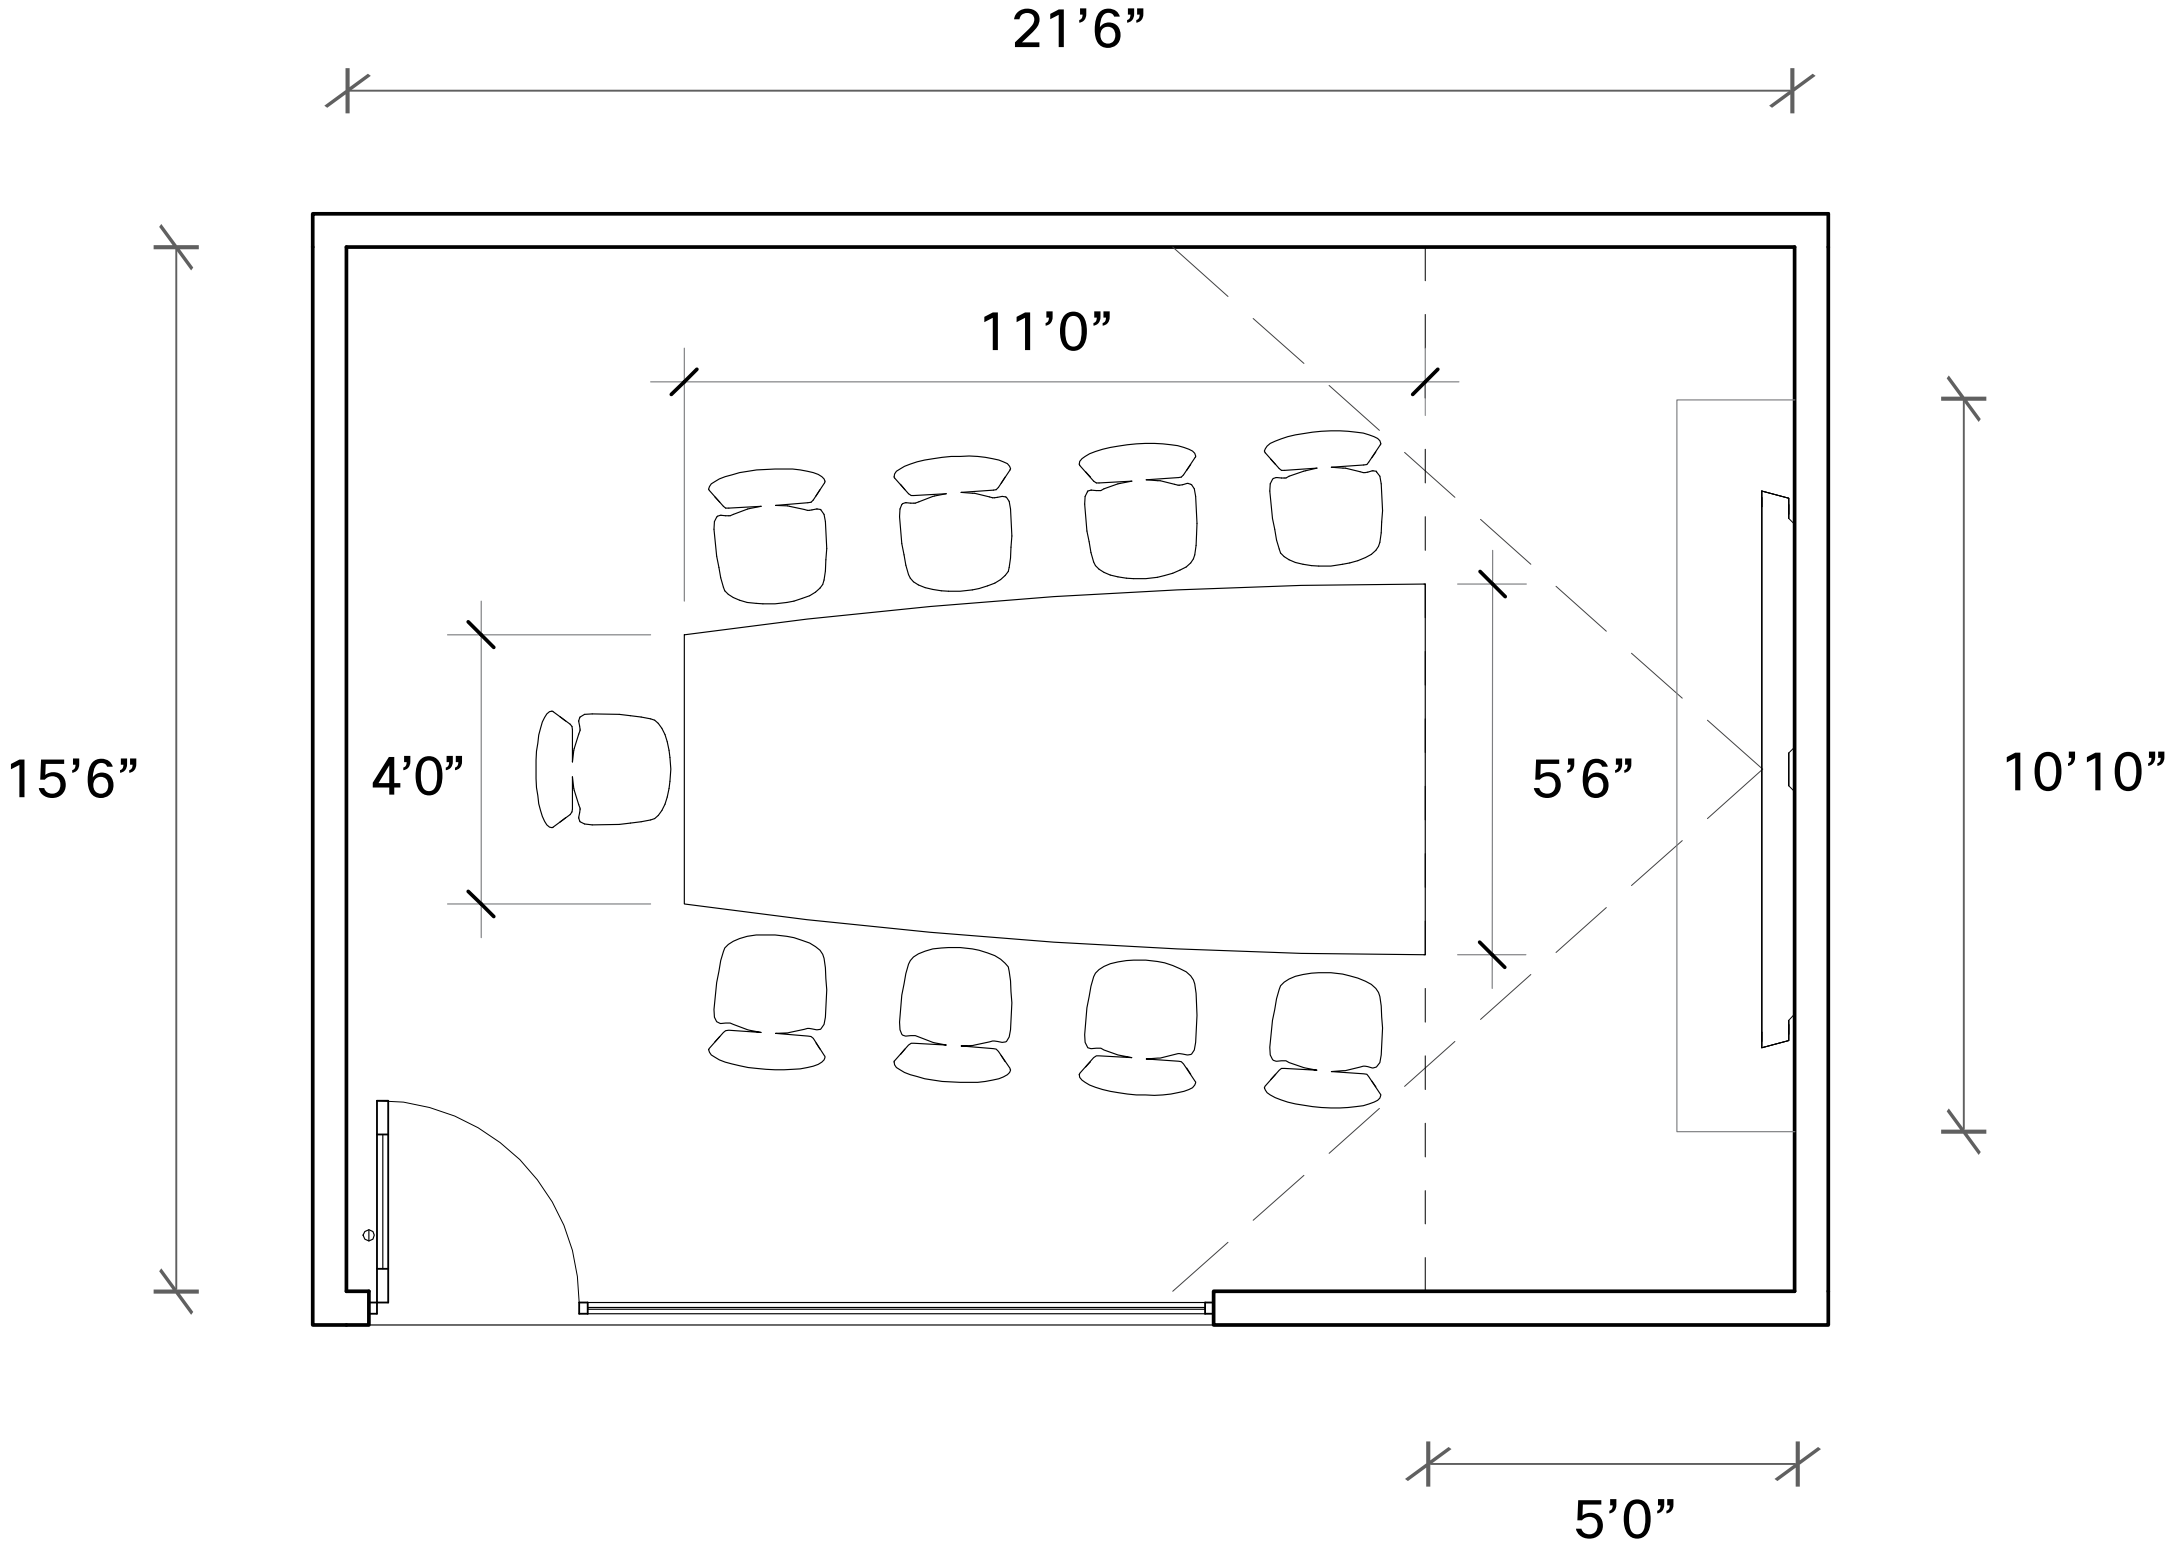

Medium Collaboration Room - Dual Display

Room Layout