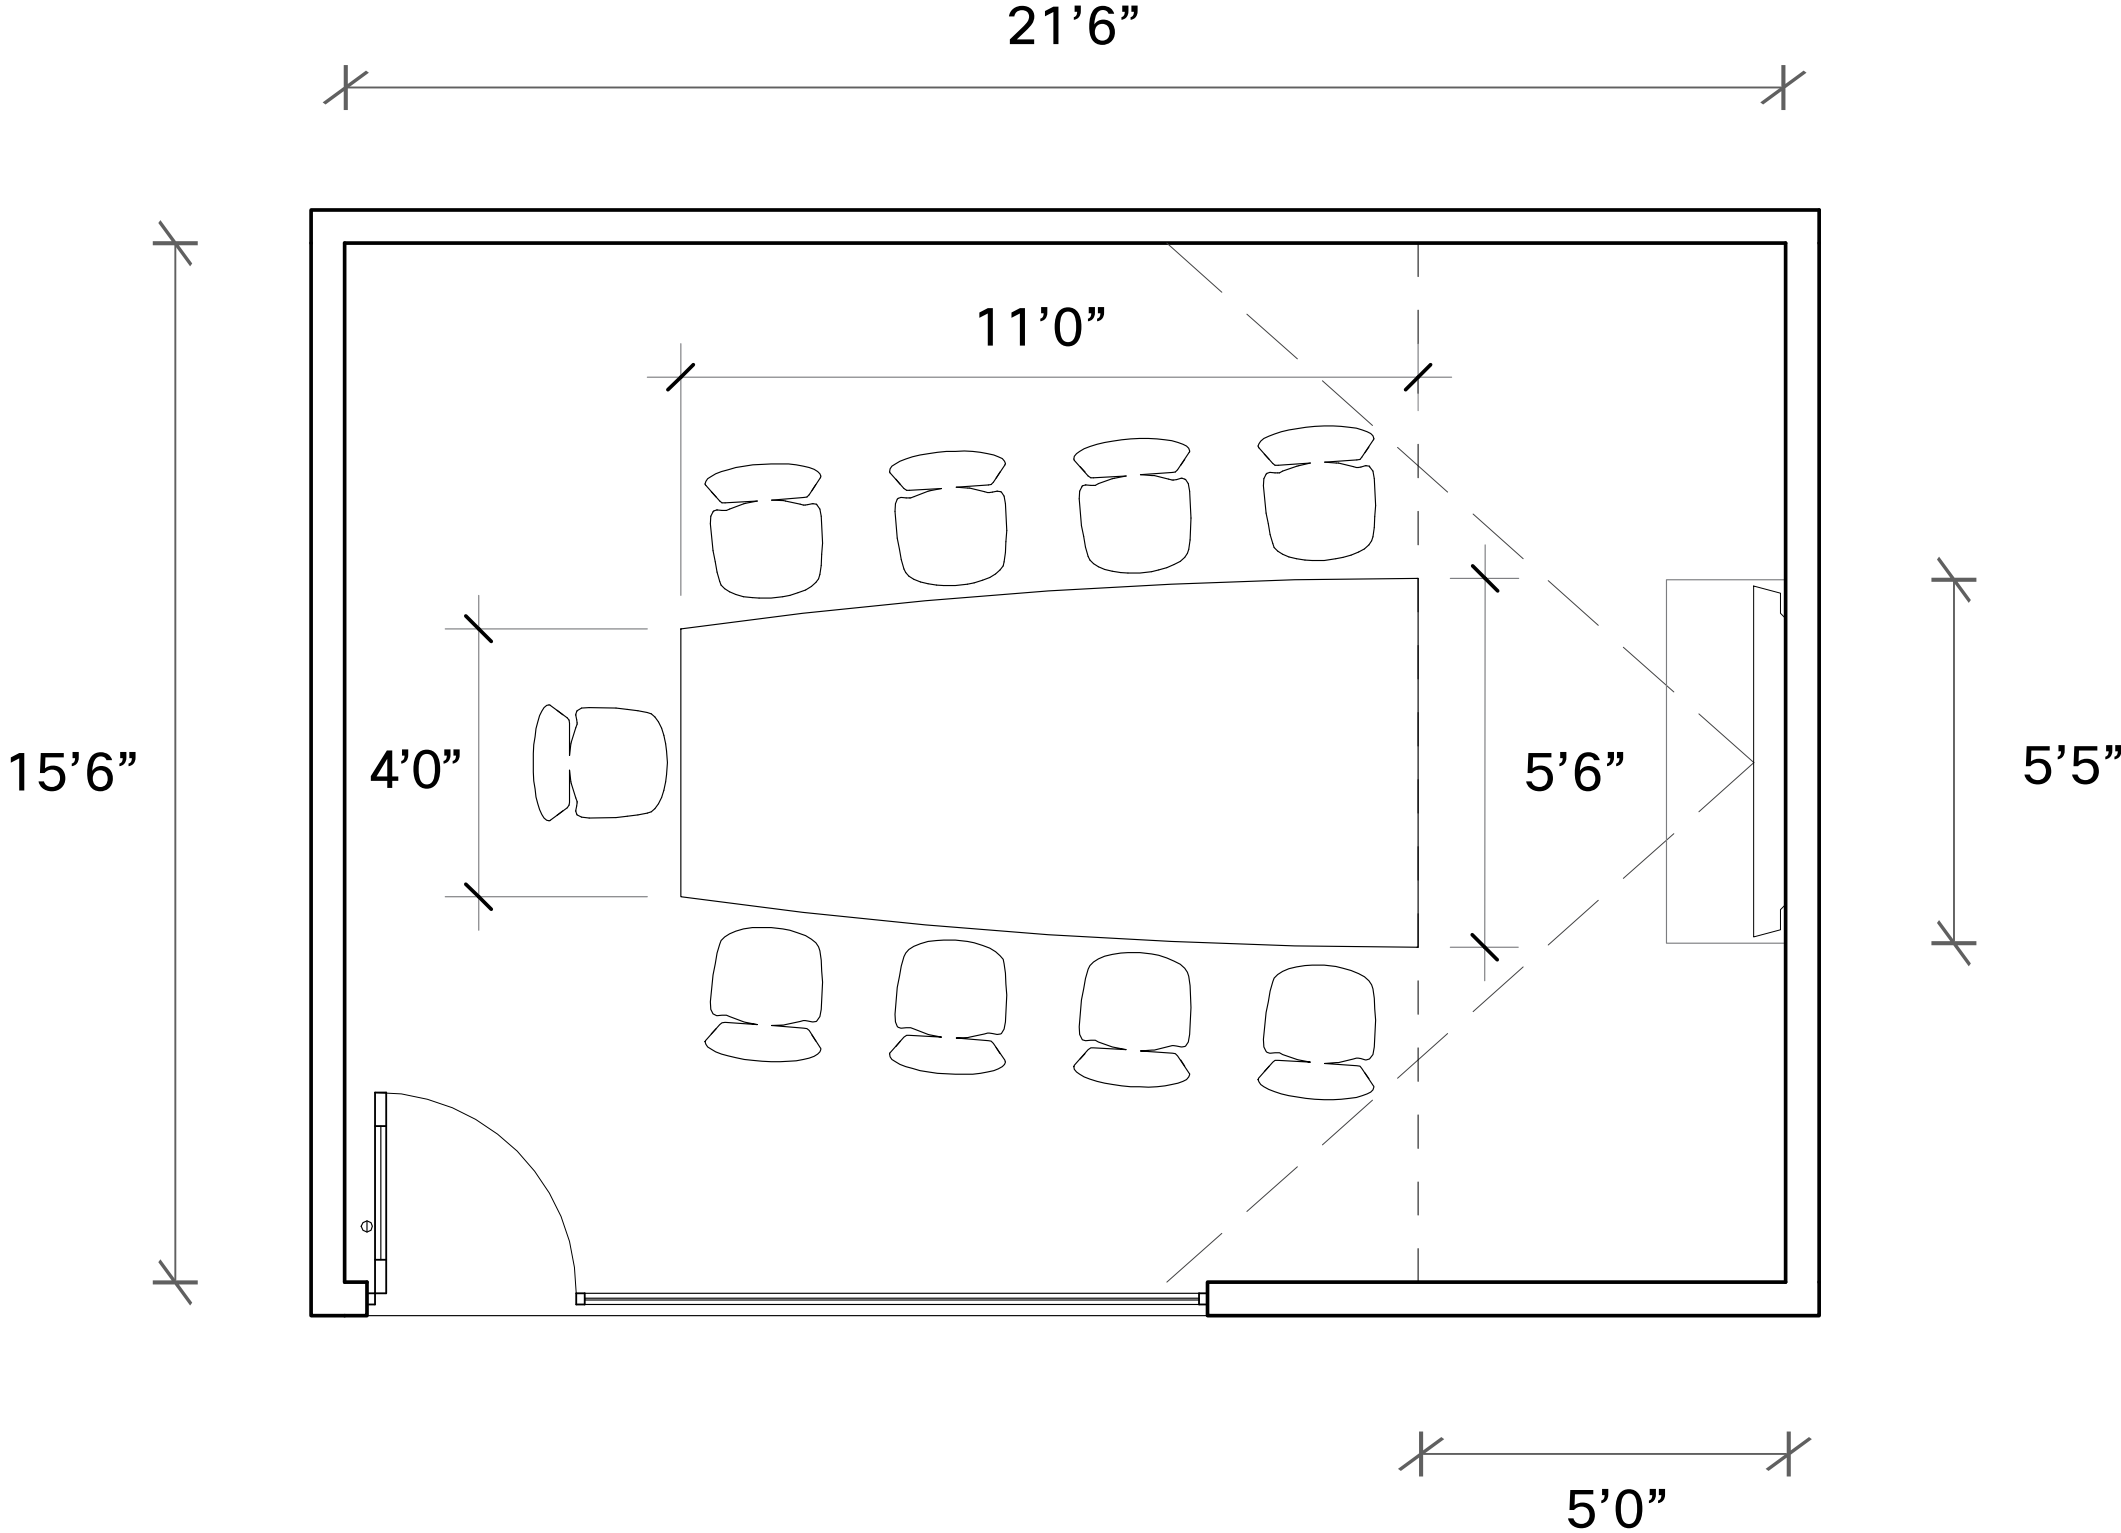

Medium Collaboration Room - Single Display

Room Layout