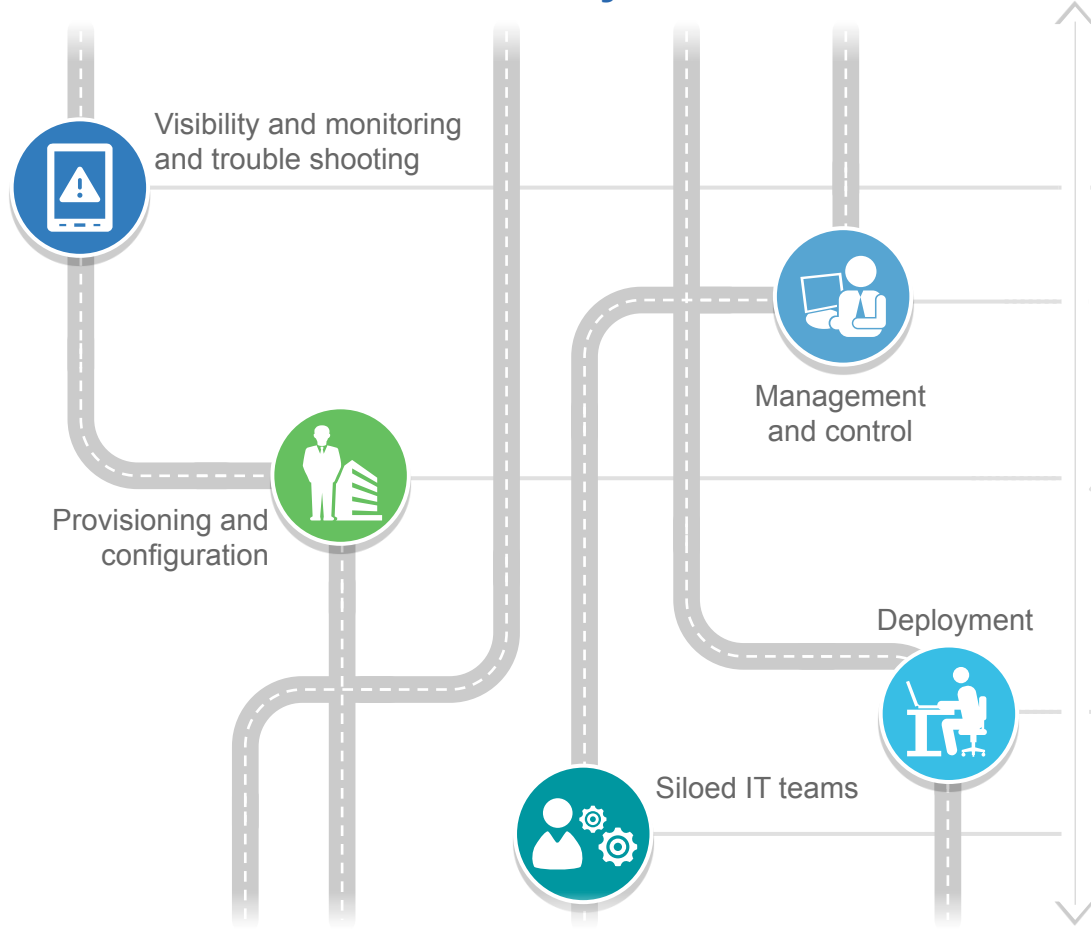

# Cisco ACI. An Optimal Solution for the Microsoft Cloud Platform.

## Traditional model: Many Control Points

## Application-centric: Simplified Control