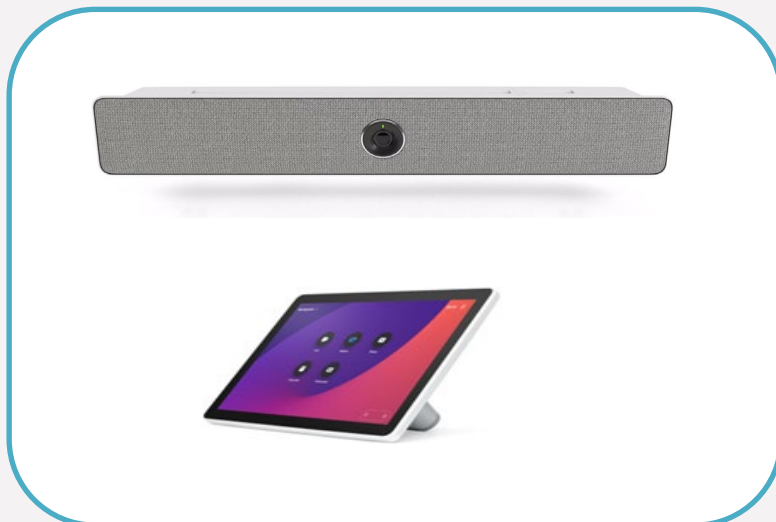

[Index](#)

CS-KIT-MINI-K9
CS-KIT-MINI-K9++
CS-KIT-MINI-NT-K9

Room Kit Mini
Includes power supply

EOL15223 Non-Radio versions
EOL14730, EOL14732
ORDERABILITY HAS BEEN EXTENDED!

A beam-forming mic array (with 4 mics) is built in. The Room Kit Mini supports all the same calling protocols as the Room Kit. In addition, it can be used with a laptop as a USB device for camera, microphones and speakers.

[Click here for the Datasheet](#)

Cisco Product ID (PID)

Description

CS-KIT-MINI-K9

Cisco Room Kit Mini

Codec: *CS-KIT-MINI*

CS-KIT-MINI-K9++

Cisco Room Kit Mini - for TAA

Codec: *CS-KIT-MINI-UNIT++*

CS-KIT-MINI-NT-K9

Cisco Room Kit Mini, without Navigator

Codec: *CS-KIT-MINI*

Product Desc: Codec, beam-forming mic array, Navigator

*The Mini's camera has 5X manual zoom and 120° nominal field of view
The actual horizontal field of view is 110°*

Main Components and Cables

automatically included with Top Level PID

CS-KIT-MINI-xx

Codec w/embedded microphones, camera and speakers

CS-T10-TS-L

except MINI-NT-K9 Cisco Room Navigator-Table Stand, First Light

CAB-DV10-8M

8m flat grey Ethernet cable for Navigator

CAB-2HDMI-1.5M-GR

HDMI 2.0 cable 1.5m, grey, 4k

CAB-ETH-5M-GR

5m Ethernet cable, Qty 2

CS-KIT-MINI-WMK

Wall Mount for Room Kit Mini

CS-KITMIN-CAM-COV

Privacy camera cover for Room Kit Mini and Room Bar

PSU-12VDC-70W-GR

PSU Room Kit/Plus/Mini/Quad Camera/Desk - 12VDC 5.83A

Software Feature Options

MultiSite

L-ROOM-PAK

L-KITMINI-MS

order separately Room Kit MultiSite - internal bridge (three other sites)

Remote Monitoring

L-TP-RM

L-KIT-RM

order separately Remote Monitoring Option to enable Web Snapshots