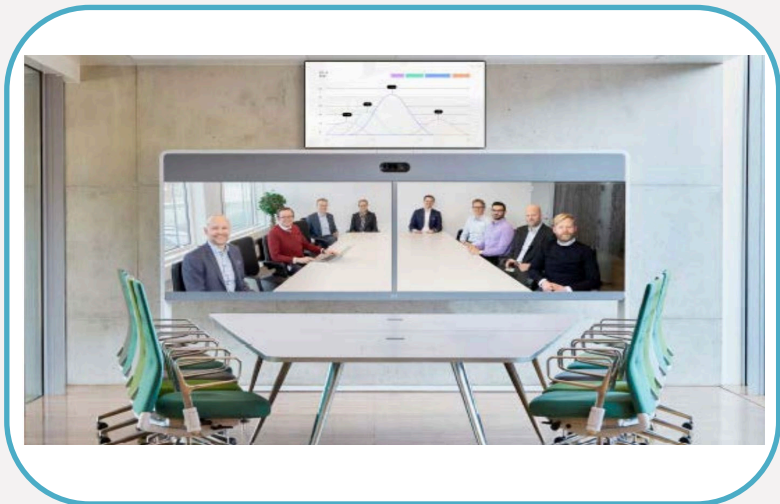

NOTE:
 3rd party call control not supported

In-call resolutions of up to 1080p60 Main and 4Kp15 Content using Dual Screen technology. Room 70 Panorama supports SIP and Webex calling. It registers to CUCM, VCS, and Webex cloud.