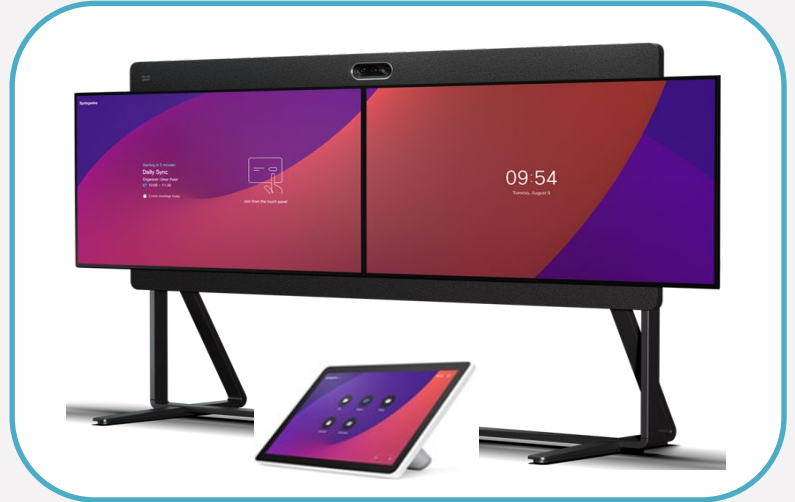

The Room Kit EQX is an all-in-one system based on the Room Kit EQ. The Customer can provide two displays from 65 to 75 inch diagonal, with an optional 3rd display mounted elsewhere in the room [Click here for the Datasheet](#)