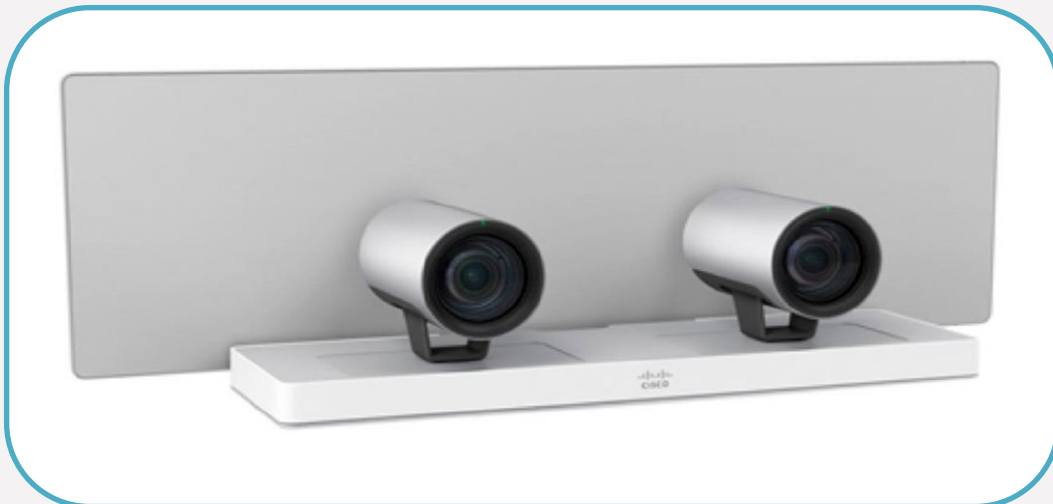

[Index](#)

CTS-SPKER-TRACK60

SpeakerTrack 60

THIS IS A COMPLETE SPEAKERTRACK 60. Requires two HDMI and one Ethernet cable(s). SpeakerTrack 60 should be wall-mounted. Recommended lens height is 48-72 inches AFF. Field of view is 80 degrees horizontal.

[Click here for the Datasheet](#)

Cisco Product ID (PID)

Description

CTS-SPKER-TRACK60

Cisco SpeakerTrack 60

*Incl wall-mount bracket, electronics base, mic array, two cameras, power supply
Can be used Codec Plus, Codec EQ, and Codec Pro
SpeakerTrack 60 has a range of up to 13 meters; max field of view 80 degrees*

Main Components

automatically included

CTS-CAM-P60	Qty 2	
CTS-ST-ARRAY60		
CTS-ST-ARR60-WMK		
CAB-ETH-ST-SHORT	Qty 2	
CAB-PWR-ST-SHORT	Qty 2	
CTS-ST-INT-PLATE		
PWR-12VDC-84W		

Precision 60 Camera
SpeakerTrack 60 Microphone Array and Base Unit
Wall Mount Kit for Speaker Track 60 Microphone Array
Ethernet cables (0.35m&0.2m) for SpeakerTrack 60
12V power cables (0.45m&0.2m) for SpeakerTrack 60
Interface plate CAM-P60 to Speaker Track 60
Power supply for SpeakerTrack 60 - 12VDC 84W

Suggested Items

Order separately

CAB-2HDMI-5M=	HDMI cable 5 meter
CAB-ETH-5M-GR=	Ethernet cable 5 m/16.4 ft, grey

Spares and Spare Parts

[All Spares](#)

Documentation

<https://www.cisco.com/c/en/us/products/collaboration-endpoints/index.html>

© 2024 Cisco and/or its affiliates. All rights reserved.