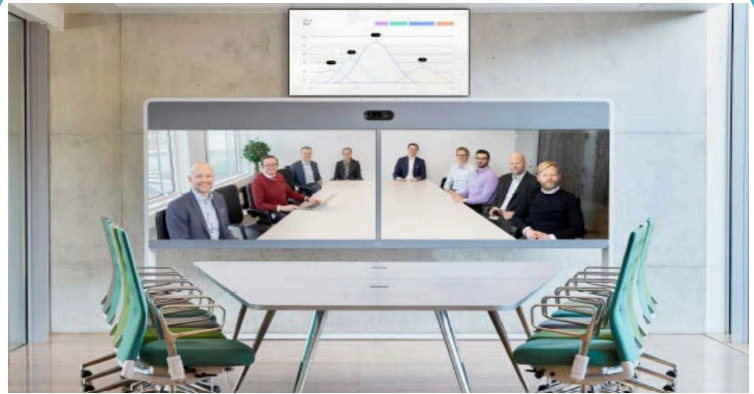

[Index](#)

CS-R70P-UPG-BUN

Room 70D Panorama Upgrade

Immersive upgrade for existing Room 70 Dual

Furniture is not included

Base system must be G2 Room 70 Dual

NOTE:

3rd party call control not supported

In-call resolutions of up to 1080p60 Main and 4Kp15 Content using Dual Screen technology. Room 70 Panorama supports SIP and Webex calling. It registers to CUCM, VCS, and Webex cloud.

[Click here for the Datasheet](#)

Cisco Product ID (PID)	Description
CS-R70P-UPG-BUN	Cisco Room 70D Panorama Upgrade
Product Desc:	Panorama Presentation Screen Kit and Room 70D Panorama Product Key Base system must be a G2 Room 70 Dual Panorama on Project Workplace
Main Components and Cables	<i>automatically included with Top Level PID</i>
CS-R70P-SCREEN-KIT	Panorama Presentation Screen kit for Room 70D G2
L-ROOM70-PANO	Electronic delivery for Room 70 PANORAMA Product key
CAB-2HDMI-2.06M	HDMI to HDMI Cable, 2.06 meters long for ROOM 70
CAB-2HDMI-4M-GR	4m GREY HDMI 2.0
CAB-ETH-5M-GR	CAB (16,4 feet / 5m) GREY ETHERNET
Presentation Screen Mounting Options	
CS-R70-PRES-TOP	Screen mount for Samsung 65" mounted on top
CS-R70-PRES-BTM	Screen mount for Samsung 55" mounted below
Control Options	
CS-T10-TS-L-K9=	<i>order separately</i> Room Navigator - Table Stand, First Light
CS-T10-WM-L-K9=	<i>order separately</i> Room Navigator -Wall Mount, First Light
<i>Optional extra controllers - Recommended if customer has a Touch 10</i>	
Presentation Screen Options	
CS-PANO-MON55	<i>Depends on Mounting Options chosen above</i> Samsung 55" presentation screen - can be mounted below
CS-PANO-MON65	Samsung 65" presentation screen - can be mounted on top
Microphone Options	
CS-MIC-ARRAY-T	<i>order separately</i> Cisco Table Microphone Pro - 4 element array
Spares and Spare Parts	
All Spares