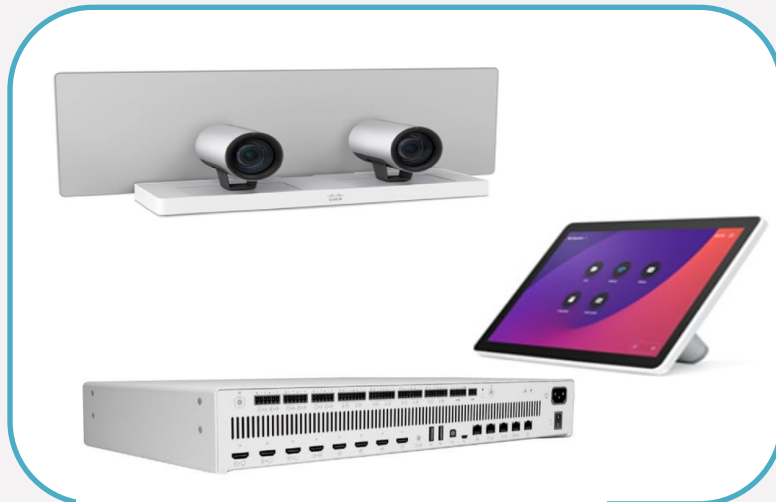

[Index](#)

CS-KITPRO-ST60

Room Kit Pro with SpeakerTrack 60
(Bundled SKU)

The Codec Pro supports (3) 4K monitors. In-call resolutions of up to 1080p60 Main and 4Kp15 Content.
The Room Kit Pro is multi-platform: SIP, H.323, Webex, or MS Teams