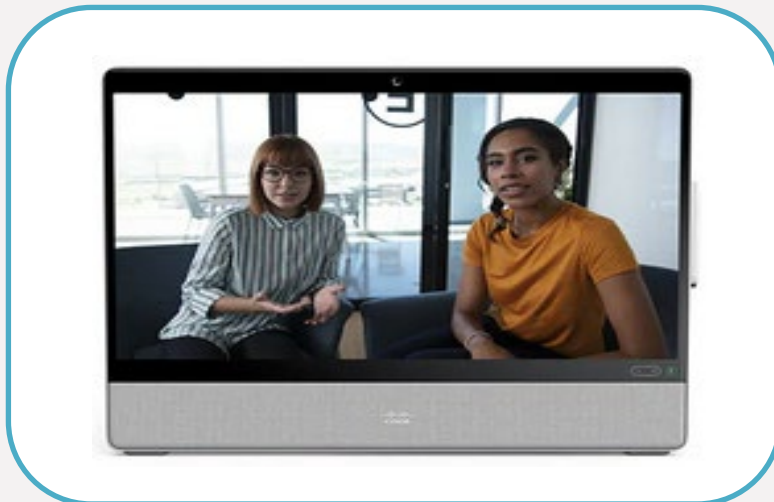

[Index](#)

- 1 CS-DESKPRO-K9
- 2 CS-DESKPRO-NR-K9
- 3 CS-DESKPRO-K9++
- 4 CS-DESKPRO-NR-K9++
- 5 CS-DSKPRO-MM-K9
- 6 CS-DSKPRO-MM-NR-K9
- 7 CS-DESKPRO-NR-K7

Desk Pro

Includes stylus kit and power supply

The Desk Pro has a 27" 4K touch screen, and supports in-call resolutions of up to 1080p60 Main and 4Kp15 Content.

The Room Bar is multi-platform: SIP, H.323, Webex, or MS Teams

[Click here for the Datasheet](#)

Cisco Product ID (PID)	Description
1 CS-DESKPRO-K9	Cisco Desk Pro
2 CS-DESKPRO-NR-K9	Cisco Desk Pro - Non-Radio
3 CS-DESKPRO-K9++	Cisco Desk Pro - for TAA
4 CS-DESKPRO-NR-K9++	Cisco Desk Pro - Non-Radio, for TAA
5 CS-DSKPRO-MM-K9	Cisco Desk Pro, Made in a Neutral Country
6 CS-DSKPRO-MM-NR-K9	Cisco Desk Pro - Non-Radio, Made in a Neutral Country
Product Desc: 27" multi-touch 4K LCD with integrated camera, mics, sensors, speakers	
<table border="0"> <tr> <td>Main Components and Cables</td> <td><i>automatically included with Top Level PID</i></td> </tr> <tr> <td>CS-DESKPRO-STAND</td> <td>Desk Stand for Cisco Desk Pro series</td> </tr> <tr> <td>CS-DESKPRO-FG</td> <td>Fabric Speaker Grill for Cisco Desk Pro series</td> </tr> <tr> <td>CAB-USBC-1.8M</td> <td>USB-C Cable 1.8m</td> </tr> <tr> <td>CAB-2HDMI-1.5M-GR</td> <td>CAB 1.5m GREY HDMI 2.0</td> </tr> <tr> <td>CS-DESKPRO-STYLUS</td> <td>Cisco Desk Pro Single Stylus + 2 Spare Tips</td> </tr> <tr> <td>CAB-ETH-3M-GR</td> <td>CAB 3m GREY ETHERNET</td> </tr> <tr> <td>CS-PWR-CUBE-7</td> <td>Power supply for Desk Pro - 20VDC 11.5A</td> </tr> </table>	
7 CS-DESKPRO-NR-K7	Cisco Desk Pro-NonEncryption-NonRadio-SPARE(ServiceUnitOnly)
Product Desc: SPARE unit - no cables, no power supply	
Software Feature Options	
MultiSite	Top level PID: L-ROOM-PAK
LIC-DESKPRO-MS	<i>order separately</i> Desk Pro MultiSite - internal bridge (four other sites)
Remote Monitoring	Top Level PID: L-TP-RM
L-DESK-SERIES-RM	<i>order separately</i> Remote Monitoring Option for Web Snapshots