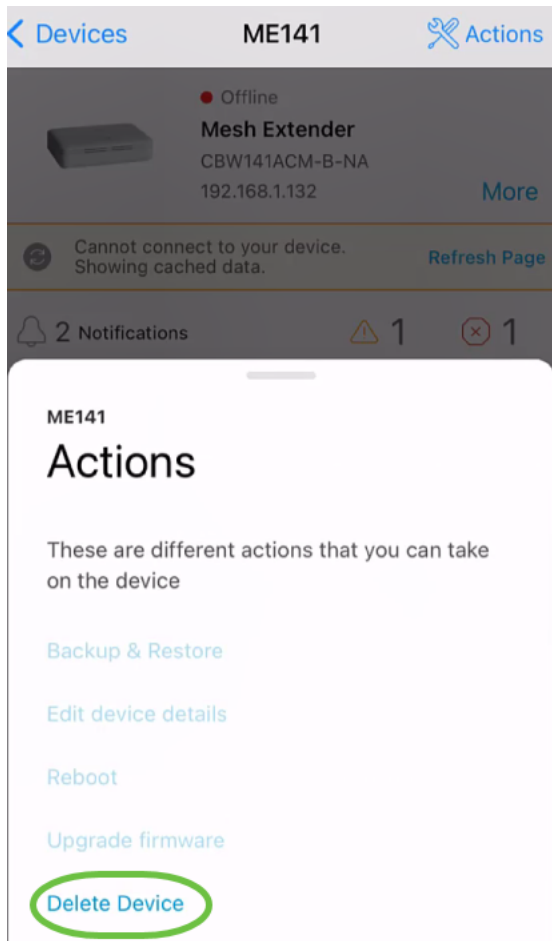

6 ةوطخلا

فدح قوف رقنا.