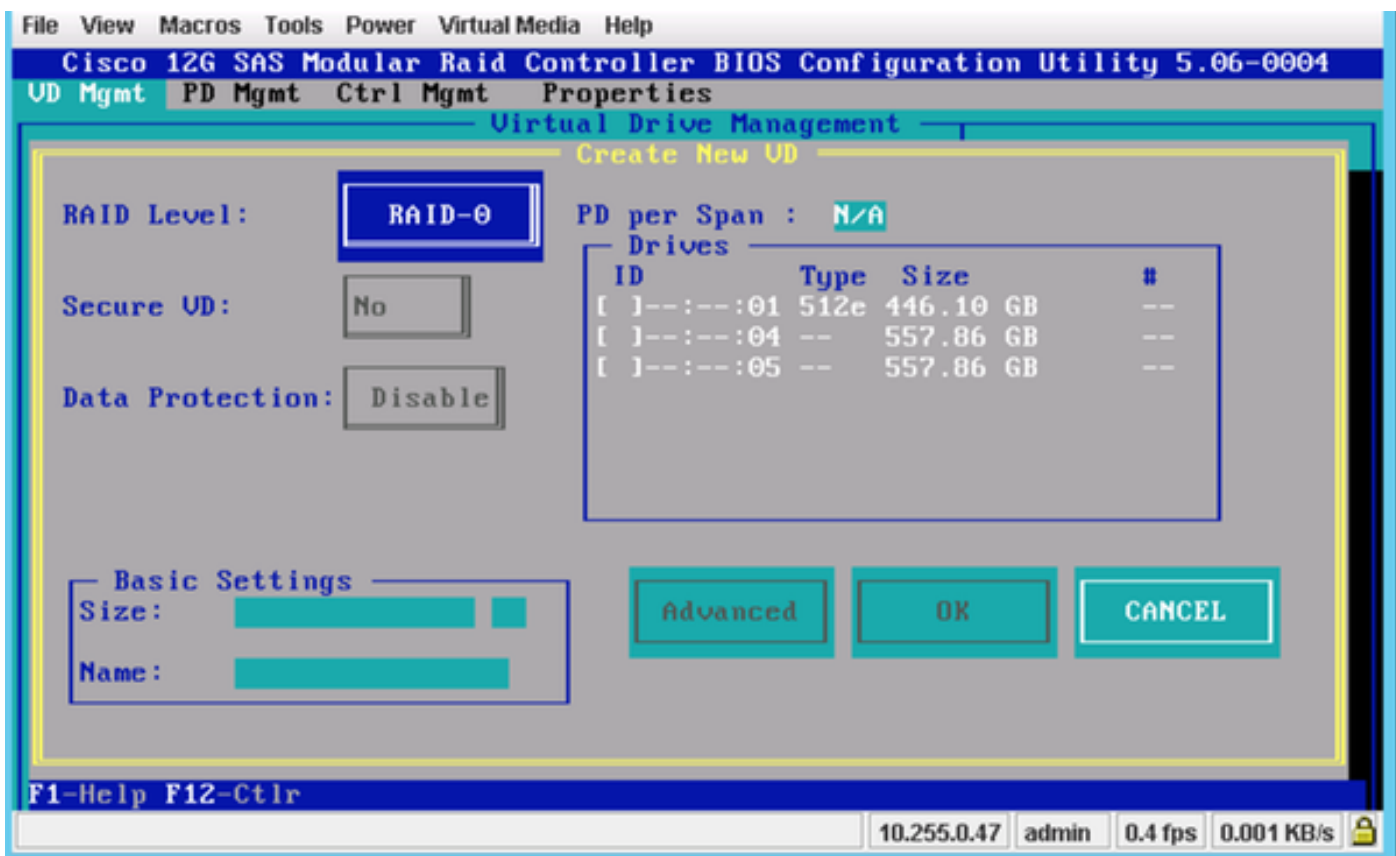

طوق RAID 1 و RAID 0 يظنن ال Cisco 12G SAS مع دي :ةظحال

تابلطتم لل اقف و RAID ددح .