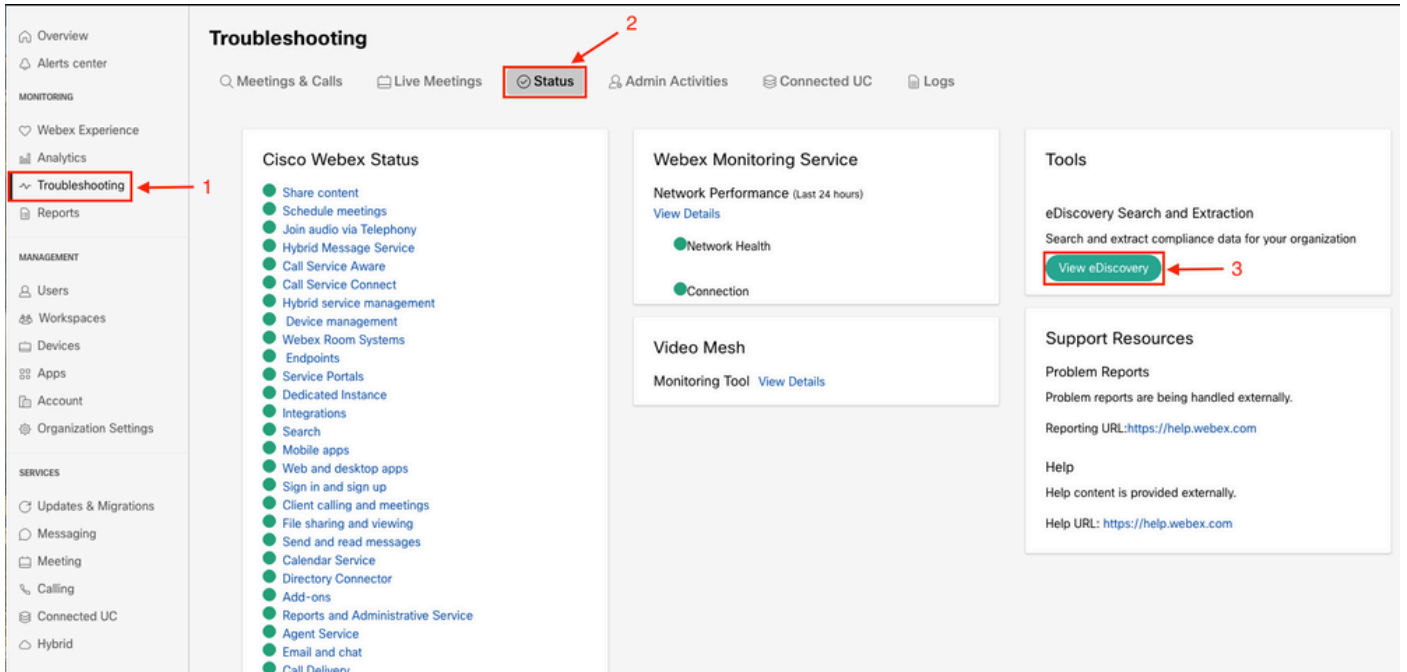

ىل لى لى ذى دى نى ع ف ، لى وى س لى لى ةى فاضا راولدا هى دى لى قى فاول لى لى وى س لى ناك اذى
ماظن لى ناك اذى . رز Download for Windows 10 دى م ث Download Manager. م ث View eDiscovery > Status > Troubleshooting لى لى لى قى نى كانه نى م admin.webex.com.
طبار لى Download for Mac OS X 10.9 and higher دى م ث ، كام وه لى لى غى ش لى لى وى س لى ناك اذى .