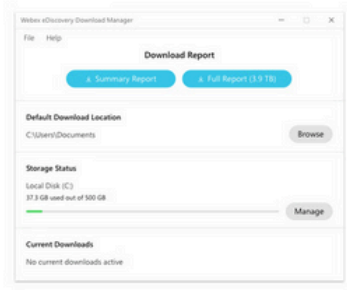

Search & Generate Compliance Report

Search Information

Enter information to search and include in your report. When generating a report, the 'AND' operation will be used to gather data.

Search Type

Manually enter up to 500 users or space names separated by commas or bulk add with a CSV file. Multiple users or spaces entered here will use the 'OR' operation.

☐ Search data on Webex app ☐ Search Webex Meetings data

Email Address

At least one user email address is required.

Clear CSV Bulk Add

4

Download Manager

Install this app to help download and manage encrypted and large eDiscovery reports you've generated onto your desktop.

Download for Windows 10

5

Not on Windows?

[Download for Mac OS X 10.9 and higher](#)

قفاوتل ريراق ت ضرع

ريرقتل الة عجارم كنكمي. اهئاشناب تمق يتل قفاوتل ريراق ت ضرع طقف كنكمي
عم هليزنتو eDiscovery Download Manager.

Name	Date Initiated	Status	
eDiscovery Report	August 26, 2022 4:44 PM	Completed	↓ 🗑️

2

3

ك ريرقت تايوت حمل صخلم و فصول او عدبل اخيرات و لة لحو لاي صافات لة عجارم ل ريرقت دح