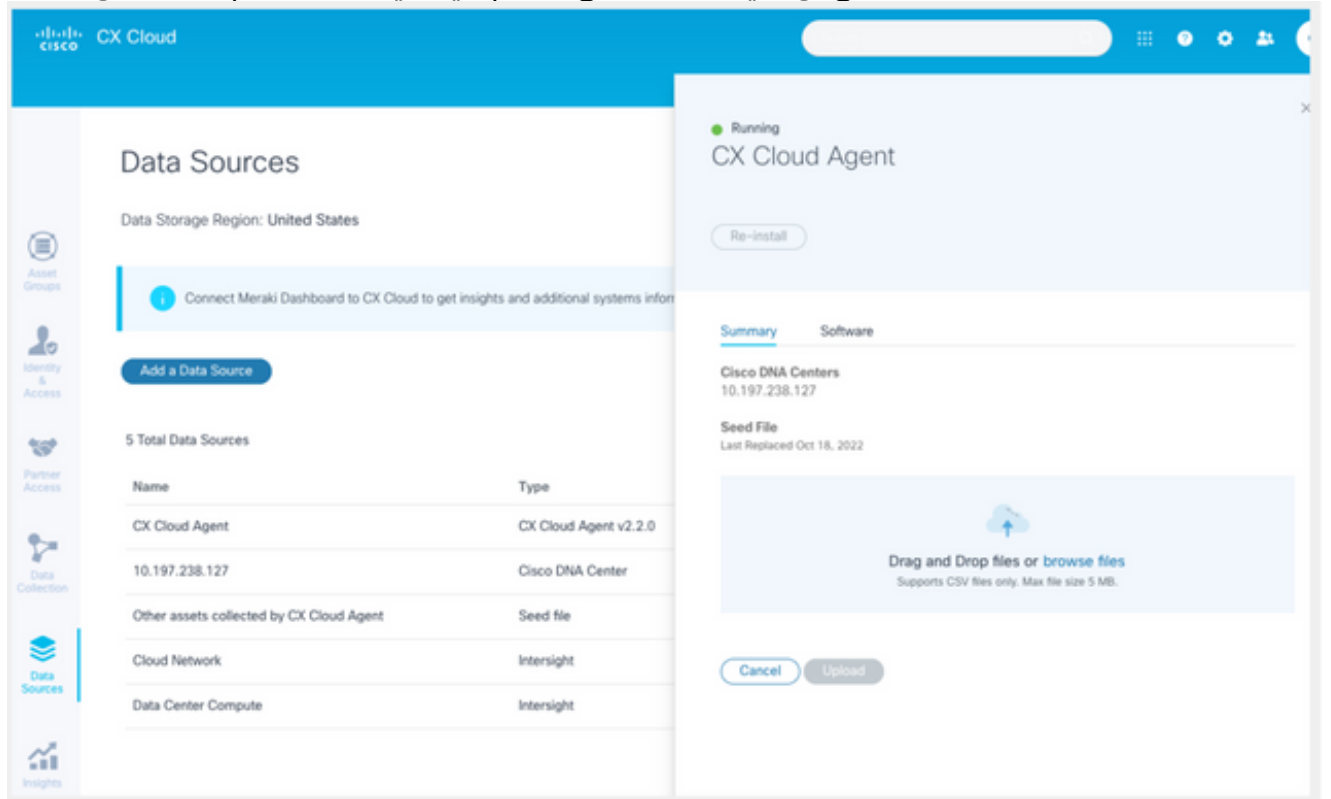

لرصاصات الراطا

3. ددح م لا تانا يال راصم ل واصل ا عي م ن ع ريرقت ءاش نال ريرقت لال ليزنت قوف رونا .
  عون ، ل واصل لة لبا قلا ، ل لسل لست ل م ق رلا ، نا ون ع زا ح لال ن ع تام ول ع م ريرقت لال رفوي
  نك م ا ن ا ، رم او ا ا ط و ، رم ا ل ا ل ا ح ، رم ا ل ا .
4. ة با ح س ل ل و ذ ف ا ن ح ت ف م ت ي . ة ي ا د ب ل ا ف ل م ل ا د ب ت س ا رونا .