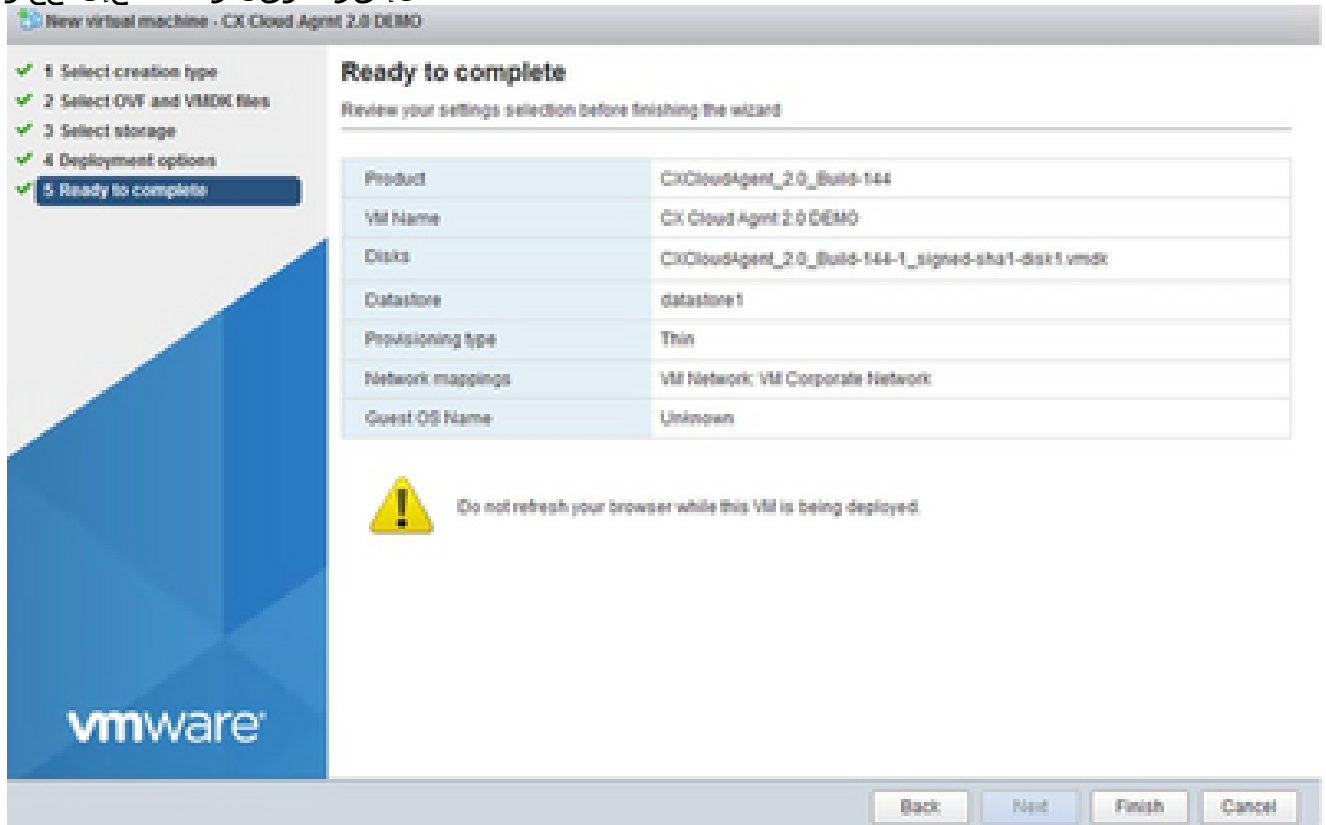

8. جاهن قوف رقناو ، تادادعال عجار .

لام كلال زهاج