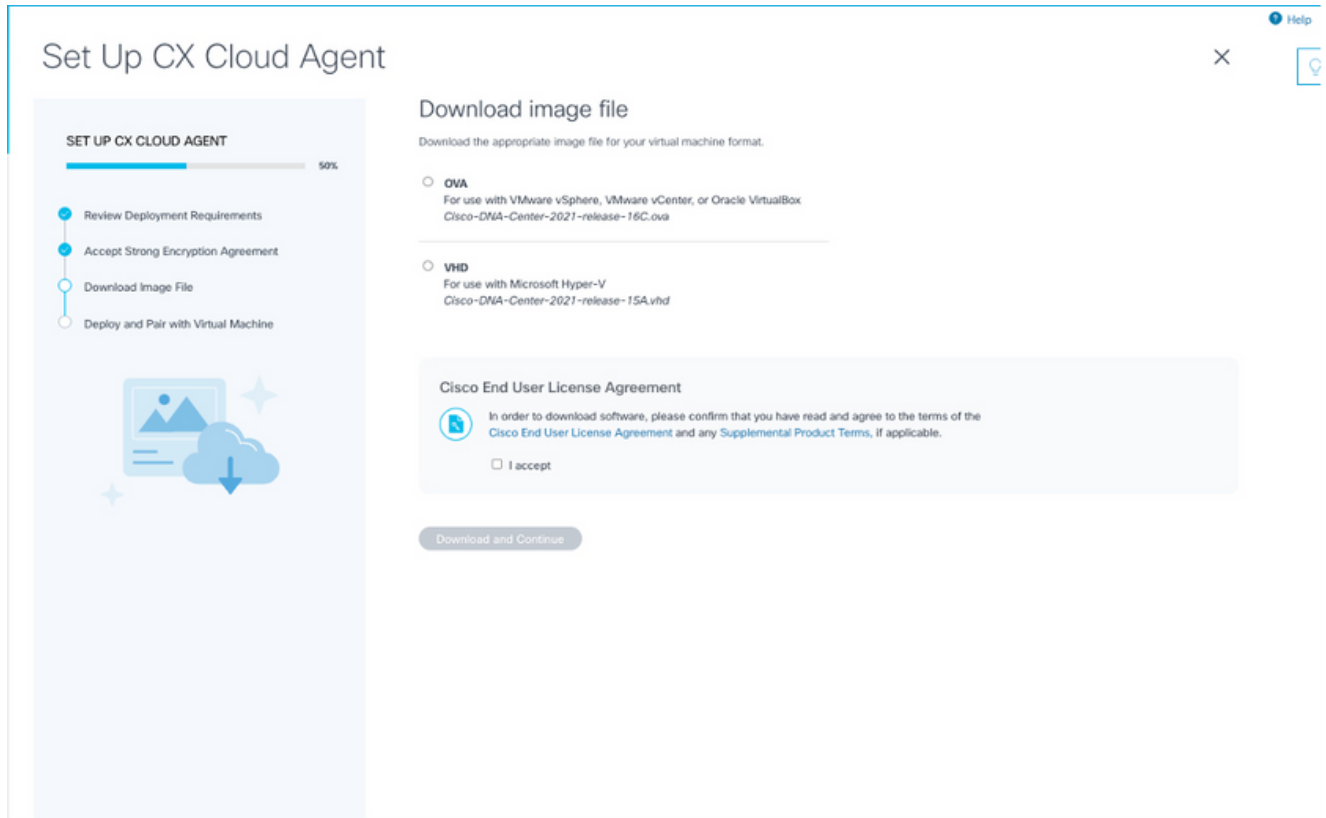

ةروس ليزنت

7. تبيثت لل بولطم الةروس الة فلم ليزنت ل بس انم الة فلم لة قيسنت ددح.
8. نم يئاهن الة مدختسم الة صيخرت ةيقاتا لة قف او مل ل لبقأ انأ راي خال ةناخ ددح Cisco.
9. نارقت الة او رشن الة - CX ةكبش لة ميمع دادعإ جم ان رب حتف متي . ةعبات مو ليزنت قوف رقنا . يره اظال زاه الة ةذفان عم
10. يلات الة مسقلا ي ف بولطم الة نارقت الة زمر لة لوصحلل [ةكبش لة نيوكت](#) لة لة عجرا .

CX Cloud بـ (CX Cloud لة كو) CX Cloud Agent لة صوت

لحت م ادختس الة عبتت تاناي ب عي مجت ادبل CX Cloud ب "CX ةكبش لة ميمع" لاصتا مزلي مدقي . لورل ة لة لال الة لوصال الة ضرع ل مدختسم الة ةهجاو ي ف ةدوچ و مل تامول عمل لة ثي دحت نكم ي اهل الة صا و اطاخ الة فاشكتس او لاصت الة تاداشرا لة لال لة لاصات م سقلا اذه

CX Cloud ب CX ةباحس لة كو لة صوتل:

1. زاهلل (CLI) رم او الة رطس ةهجاو وأ م كحت الة ةدحو راوح ع برم ي ف رفوتم الة جاودزالا زمر ل خدأ . لة كو لة رب ع ل صت م الة يره اظال

هل ليزنت مت يذال OVA فلم رشن دع ب جاودزالا زمر ي قلت متي : ةظحال م